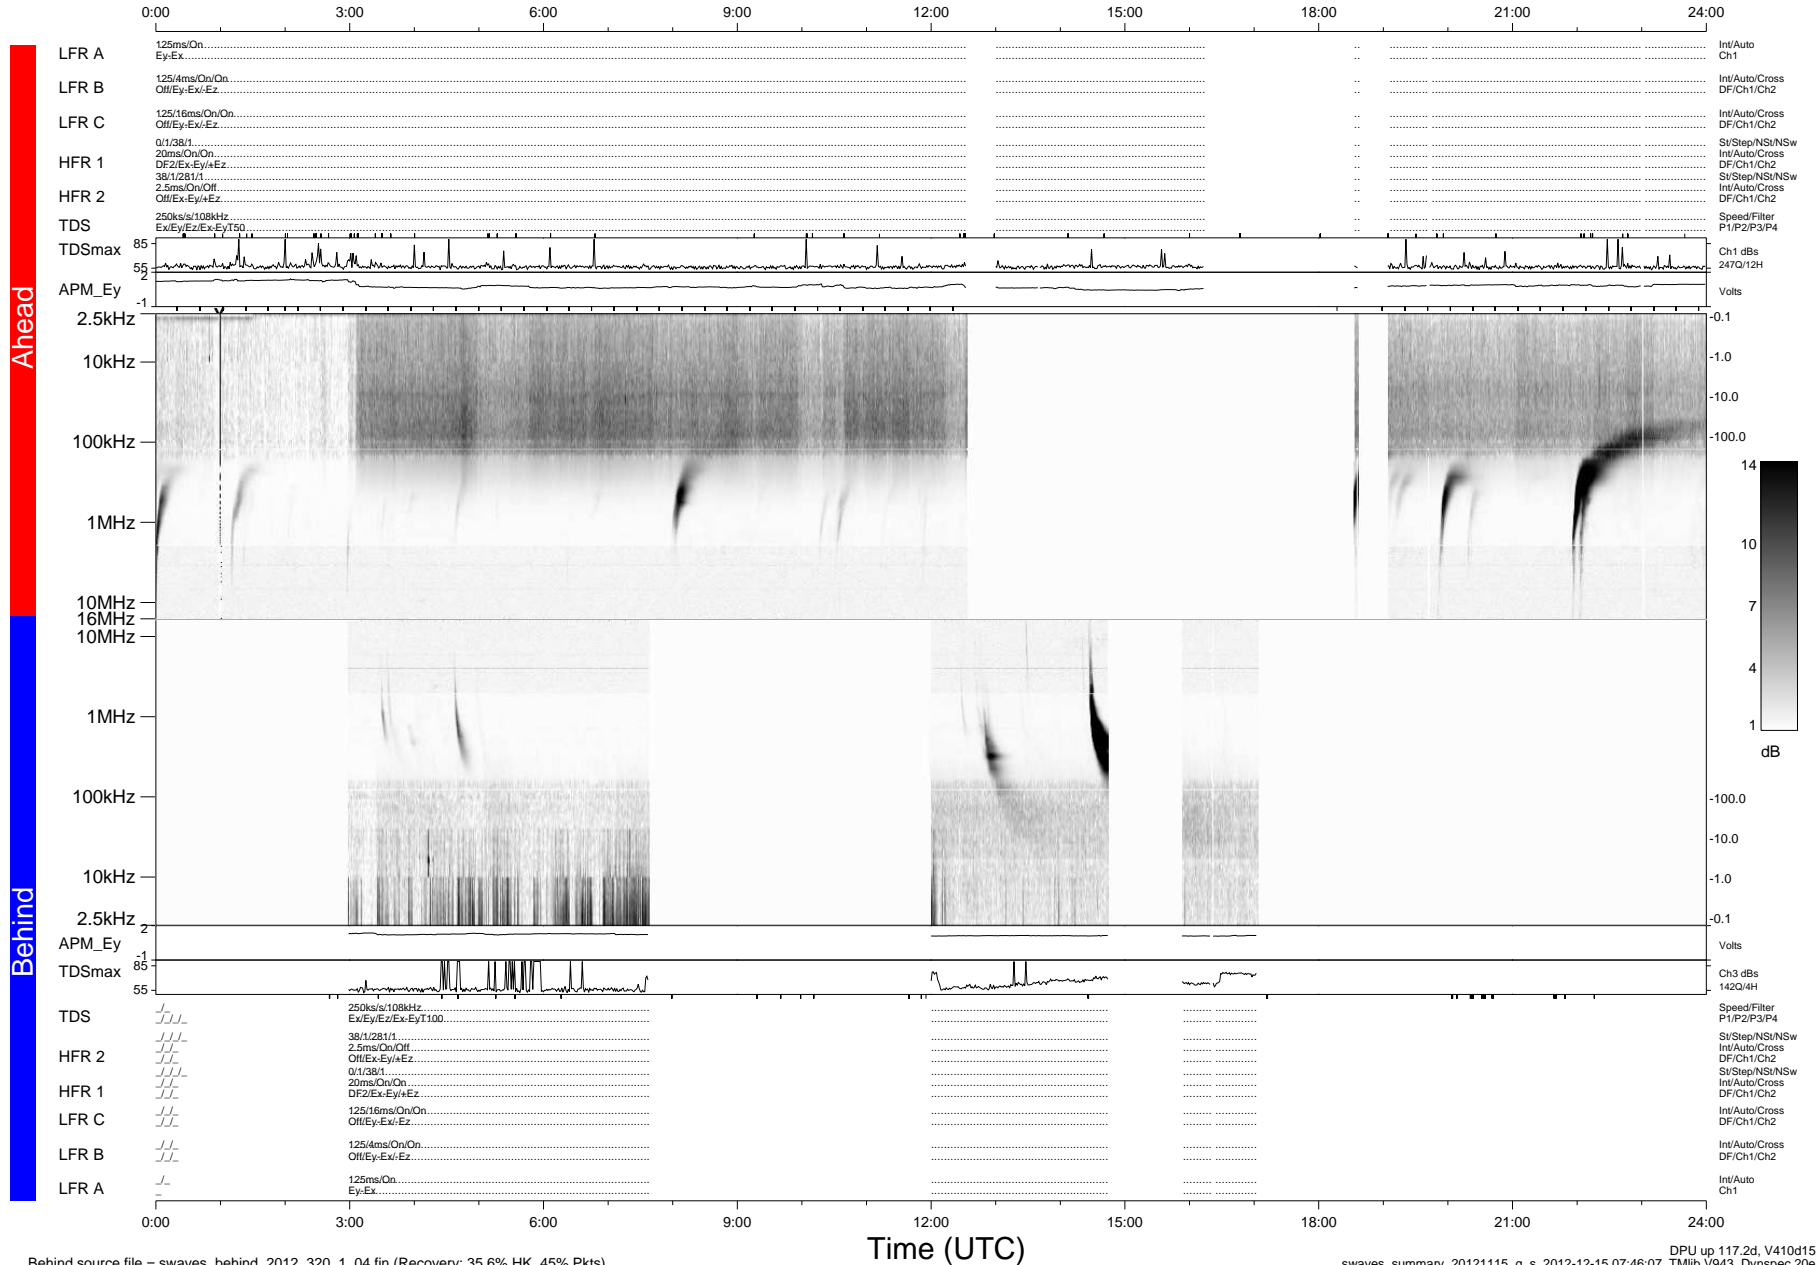

STEREO/WAVES Daily Summary - 15-Nov-2012 (DOY 320)

Ahead source file = swaves_ahead_2012_320_1_04.fin (Recovery:86.2% HK, 85% Pkts)

DPU up 31.4d, V412d16

Behind source file = swaves_behind_2012_320_1_04.fin (Recovery: 35.6% HK, 45% Pkts)

Time (UTC)

DPU up 117.2d, V410d15
swaves_summary_20121115_g_s 2012-12-15 07:46:07, TLib V943, Dynspec 20e