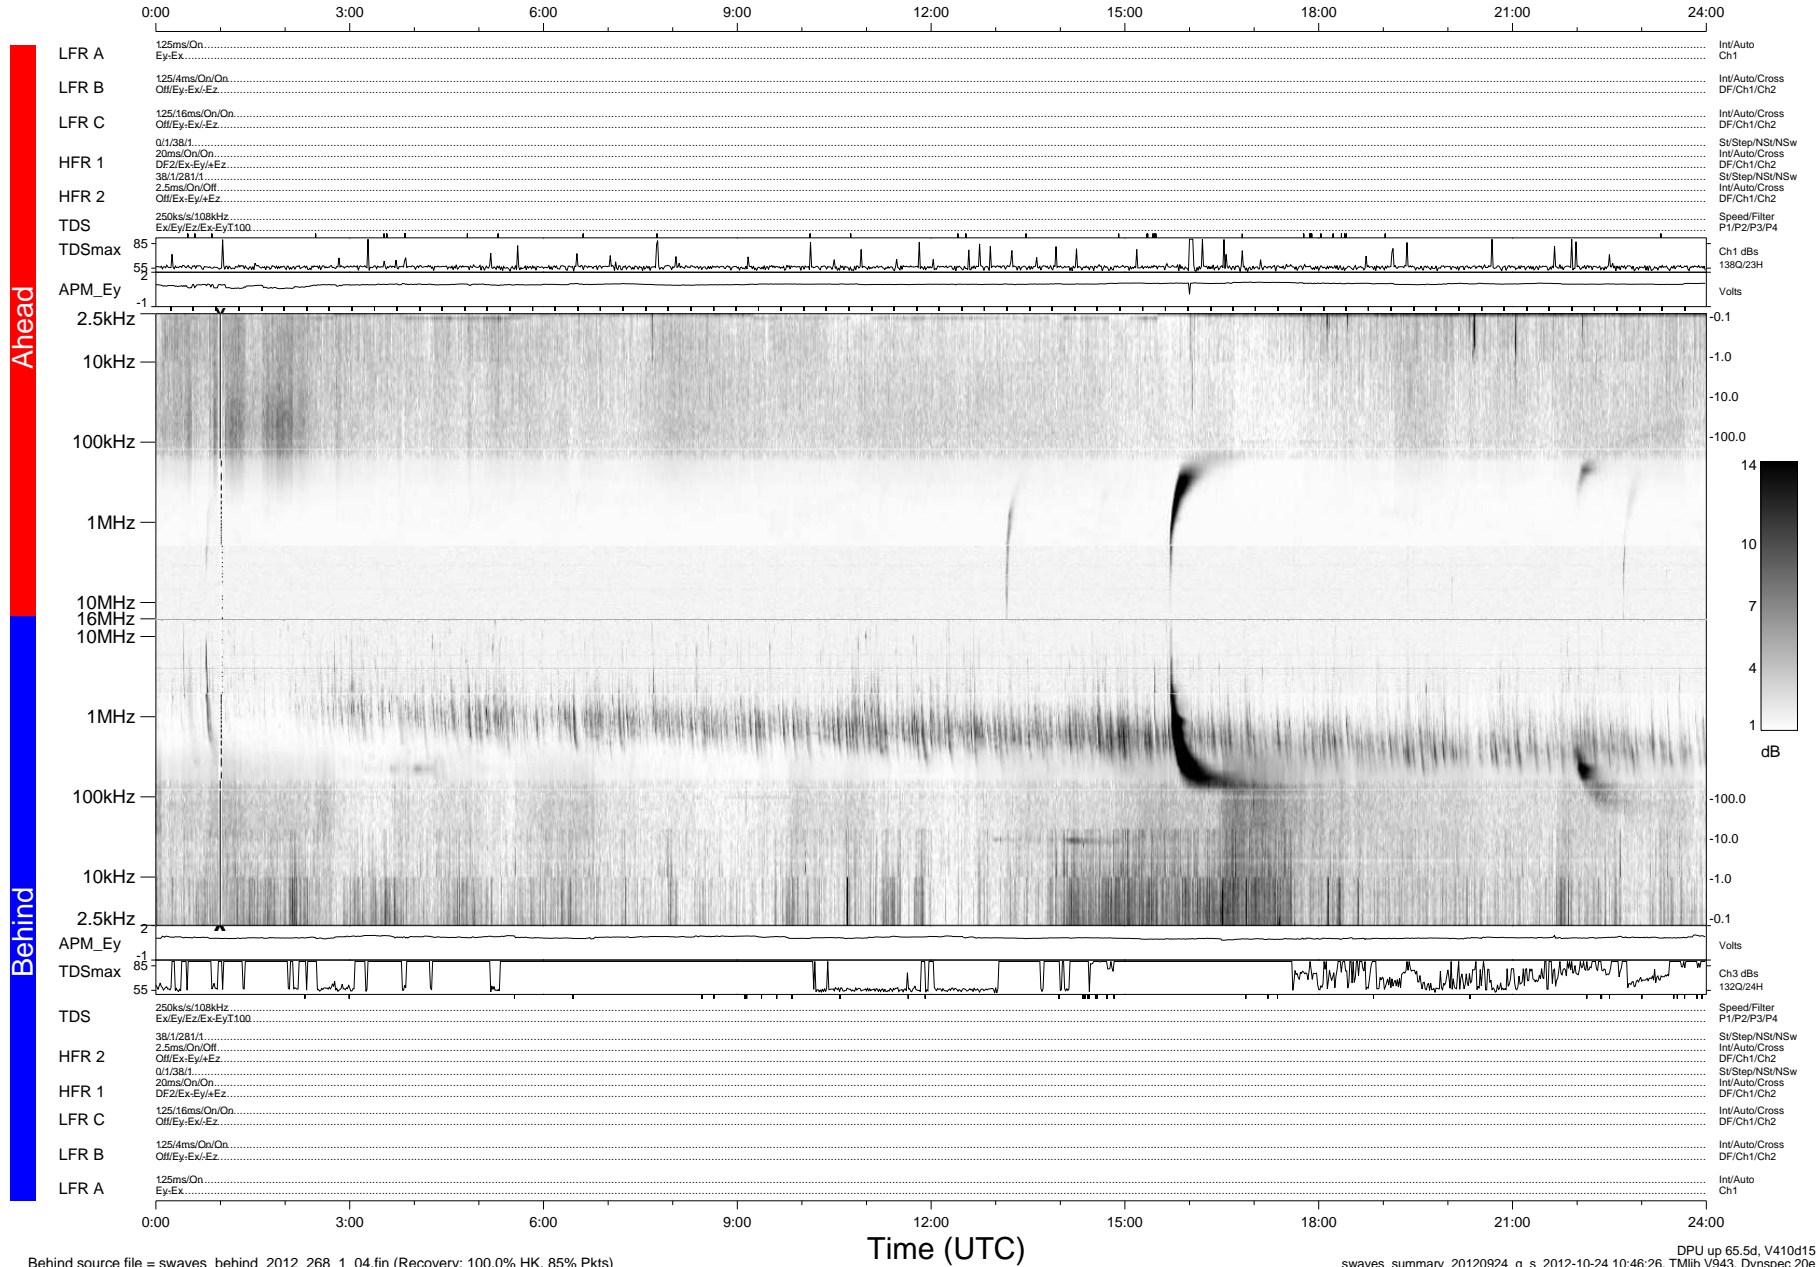

STEREO/WAVES Daily Summary - 24-Sep-2012 (DOY 268)

Ahead source file = swaves_ahead_2012_268_1_04.fin (Recovery:100.0% HK, 86% Pkts)

DPU up 1147.4d, V410d14

Behind source file = swaves_behind_2012_268_1_04.fin (Recovery: 100.0% HK, 85% Pkts)

Time (UTC)

DPU up 65.5d, V410d15
swaves_summary_20120924_g_s 2012-10-24 10:46:26, TMIib V943, Dynspec 20e