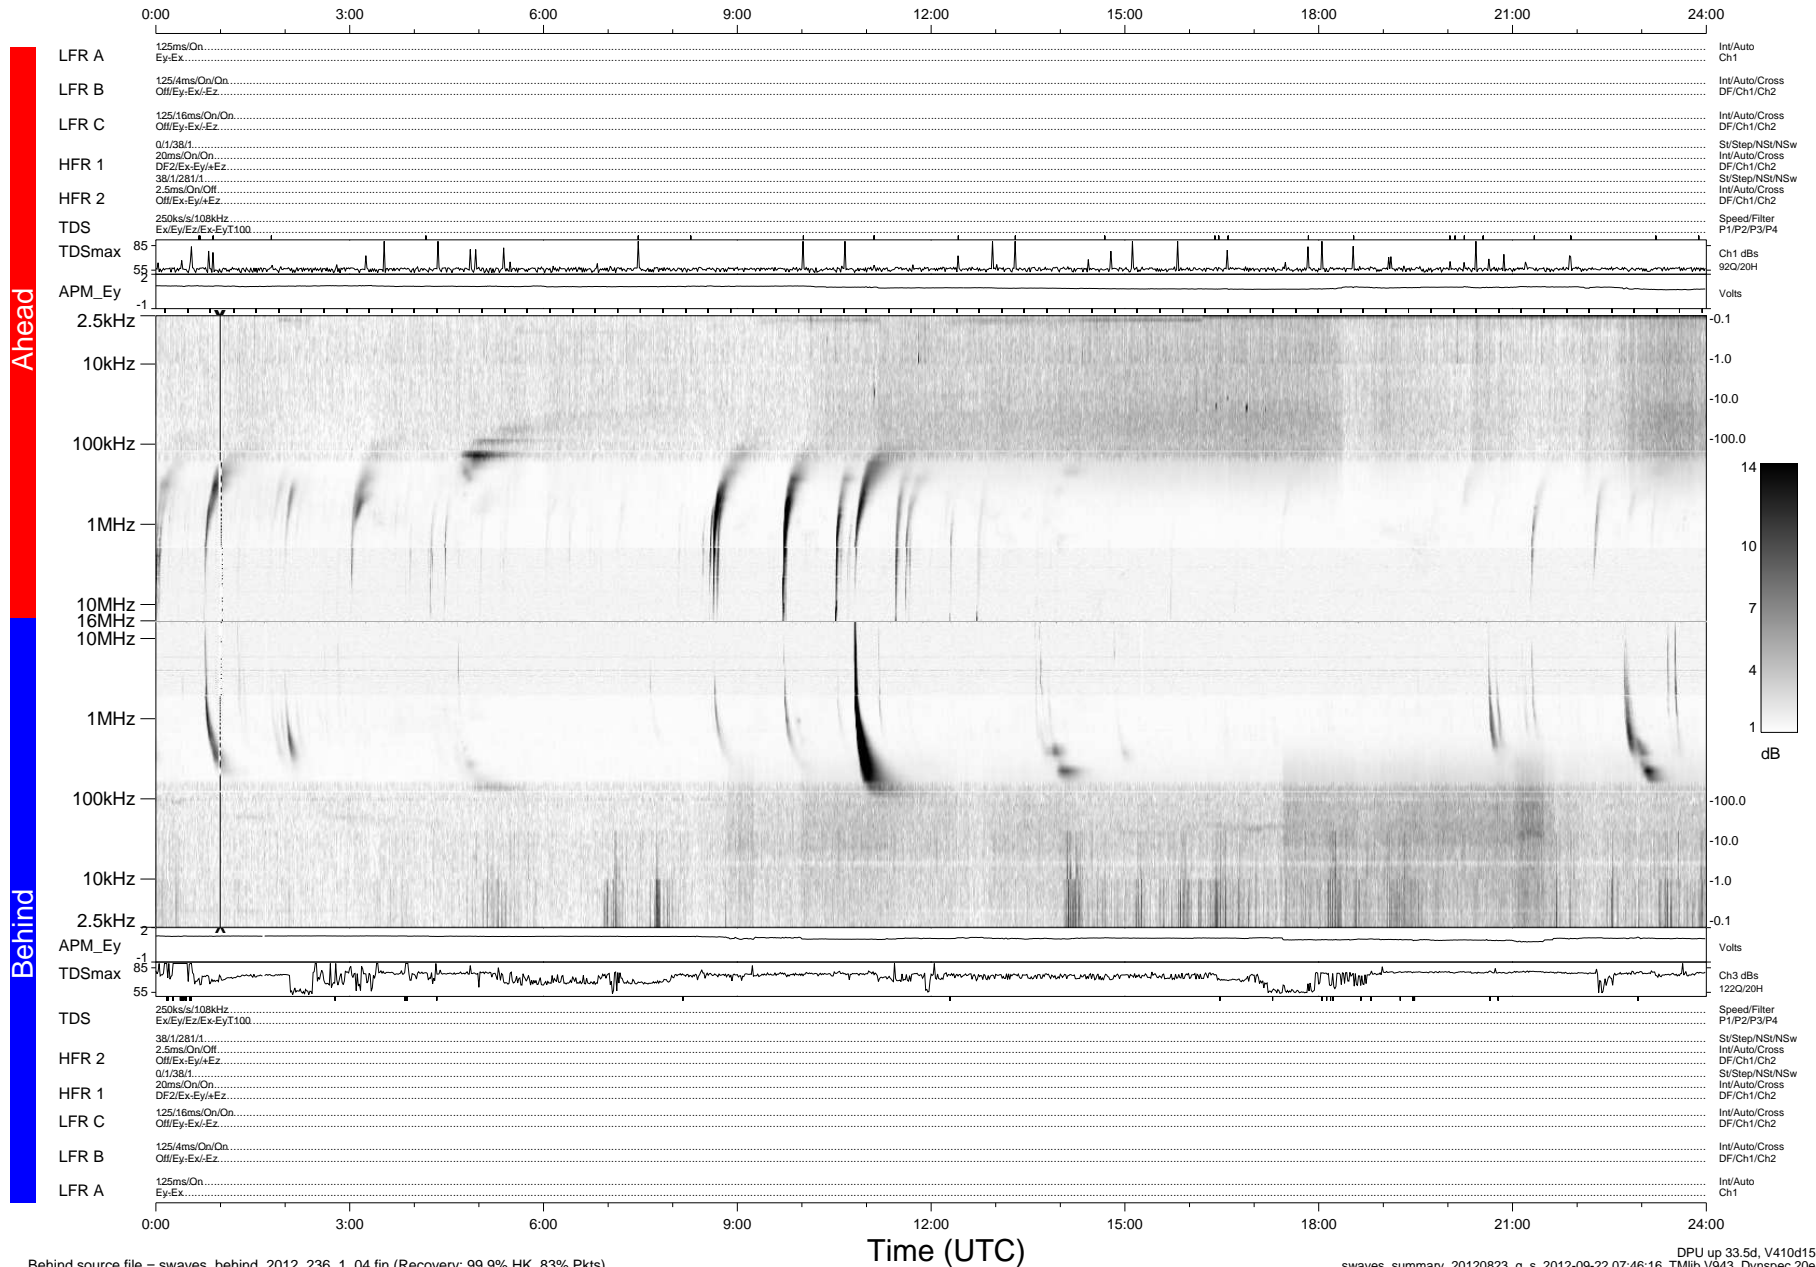

STEREO/WAVES Daily Summary - 23-Aug-2012 (DOY 236)

Ahead source file = swaves_ahead_2012_236_1_04.fin (Recovery:100.0% HK, 79% Pkts)

DPU up 1115.4d, V410d14

Behind source file = swaves_behind_2012_236_1_04.fin (Recovery: 99.9% HK, 83% Pkts)

DPU up 33.5d, V410d15
swaves_summary_20120823_g_s 2012-09-22 07:46:16, TLib V943, Dynspec 20e