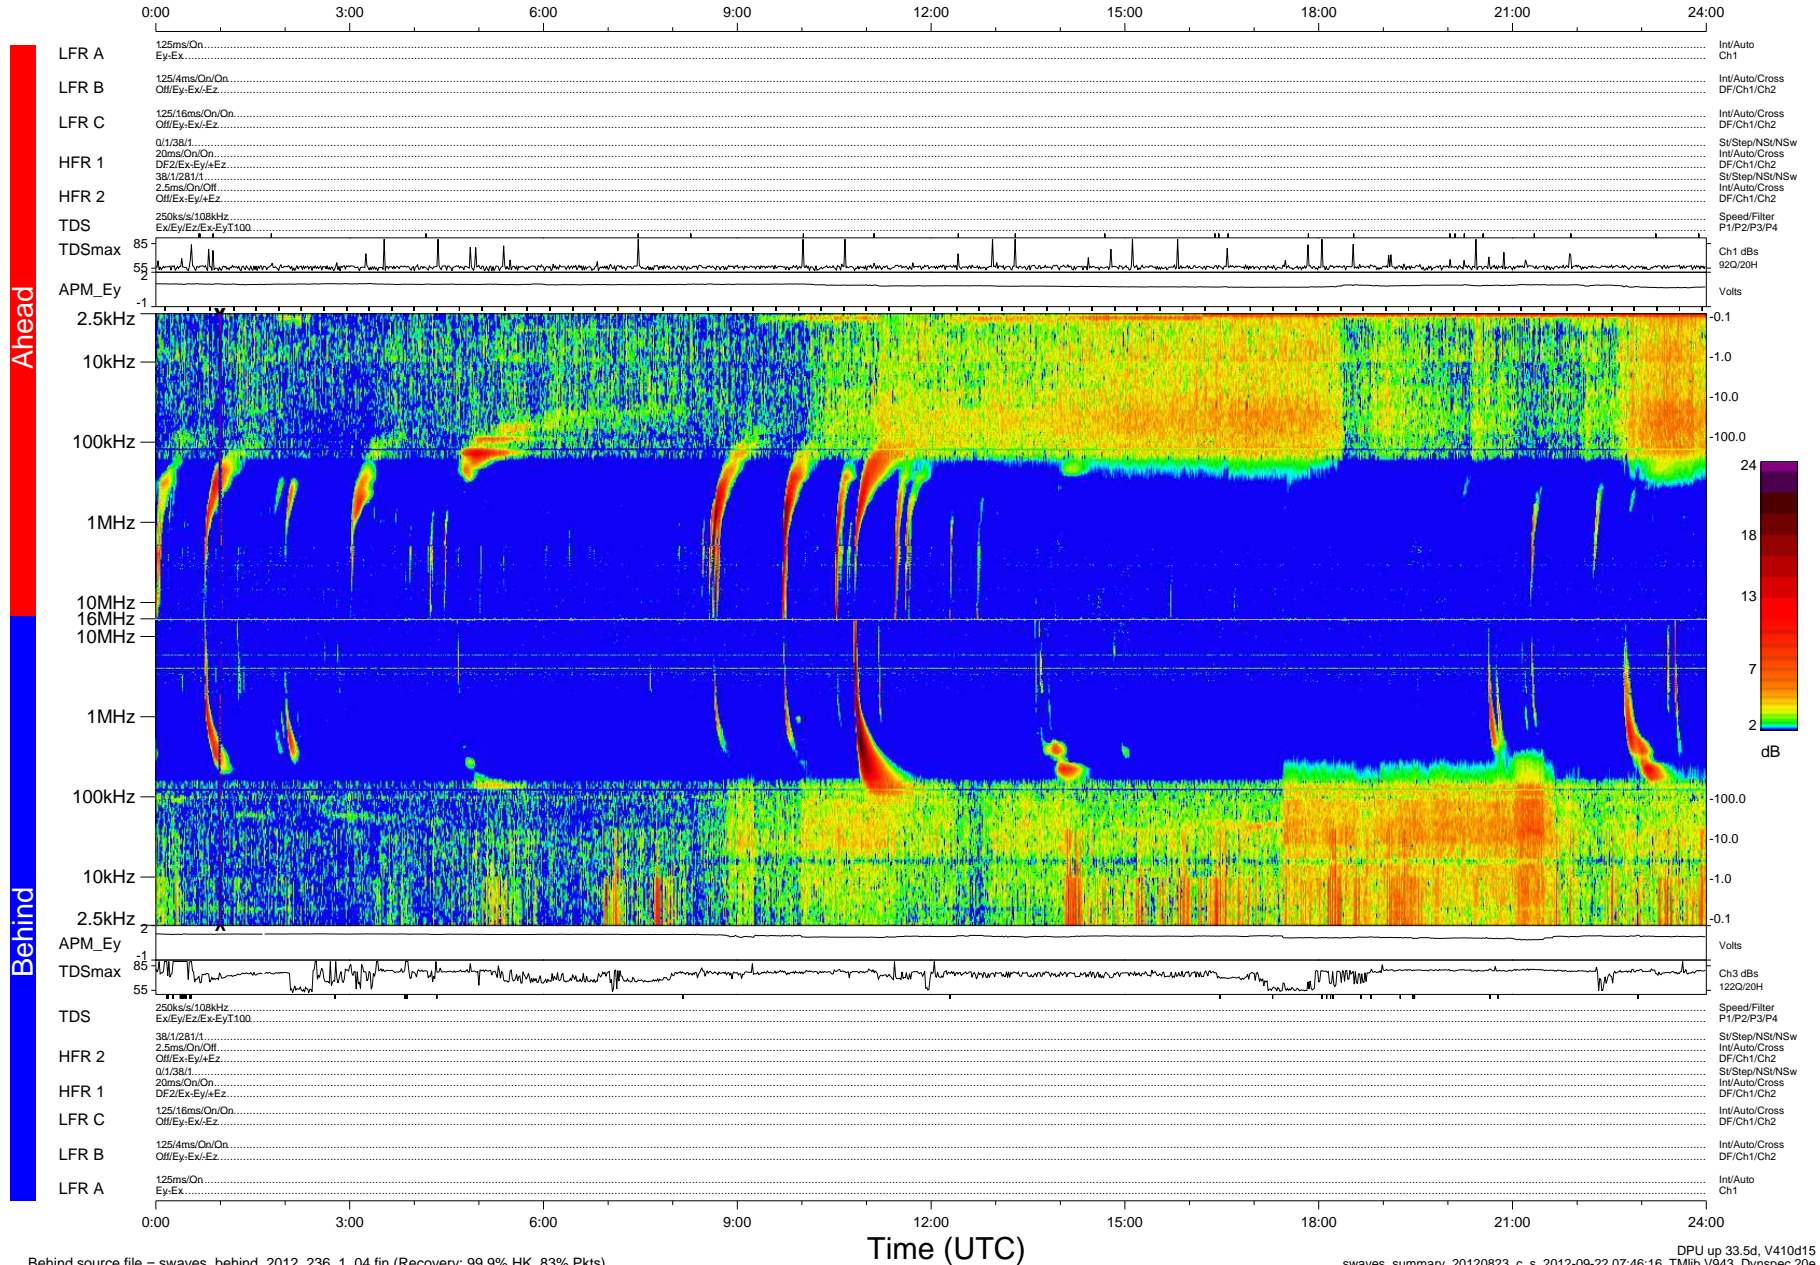

STEREO/WAVES Daily Summary - 23-Aug-2012 (DOY 236)

Ahead source file = swaves_ahead_2012_236_1_04.fin (Recovery:100.0% HK, 79% Pkts)

DPU up 1115.4d, V410d14

Behind source file = swaves_behind_2012_236_1_04.fin (Recovery: 99.9% HK, 83% Pkts)

Time (UTC)

DPU up 33.5d, V410d15
swaves_summary_20120823_c_s 2012-09-22 07:46:16, TMlib V943, Dynspec 20e