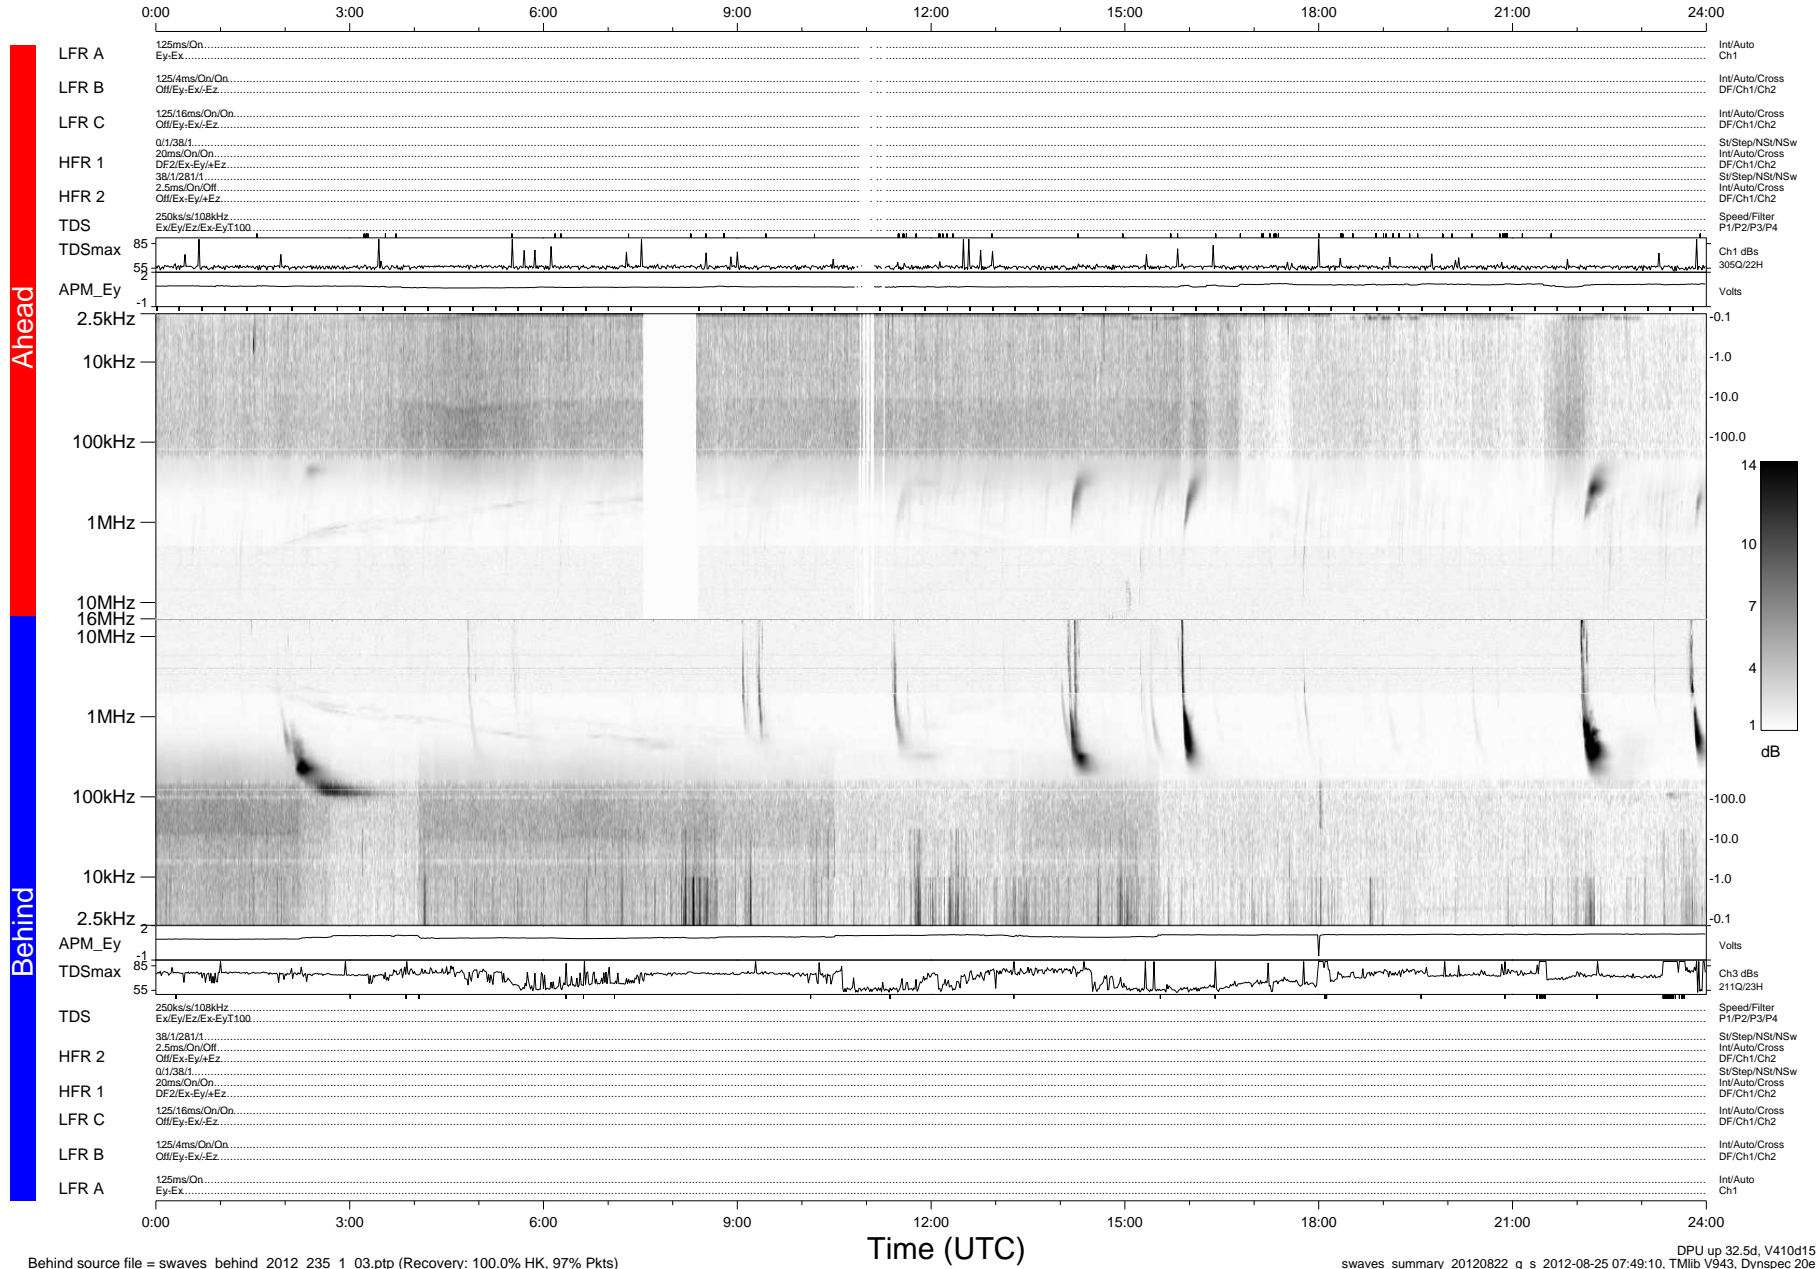

STEREO/WAVES Daily Summary - 22-Aug-2012 (DOY 235)

Ahead source file = swaves_ahead_2012_235_1_03.ptp (Recovery:99.1% HK, 108% Pkts)

DPU up 1114.4d, V410d14

Behind source file = swaves_behind_2012_235_1_03.ptp (Recovery: 100.0% HK, 97% Pkts)

DPU up 32.5d, V410d15
swaves_summary_20120822_g_s 2012-08-25 07:49:10, TMlib V943, Dynspec 20e