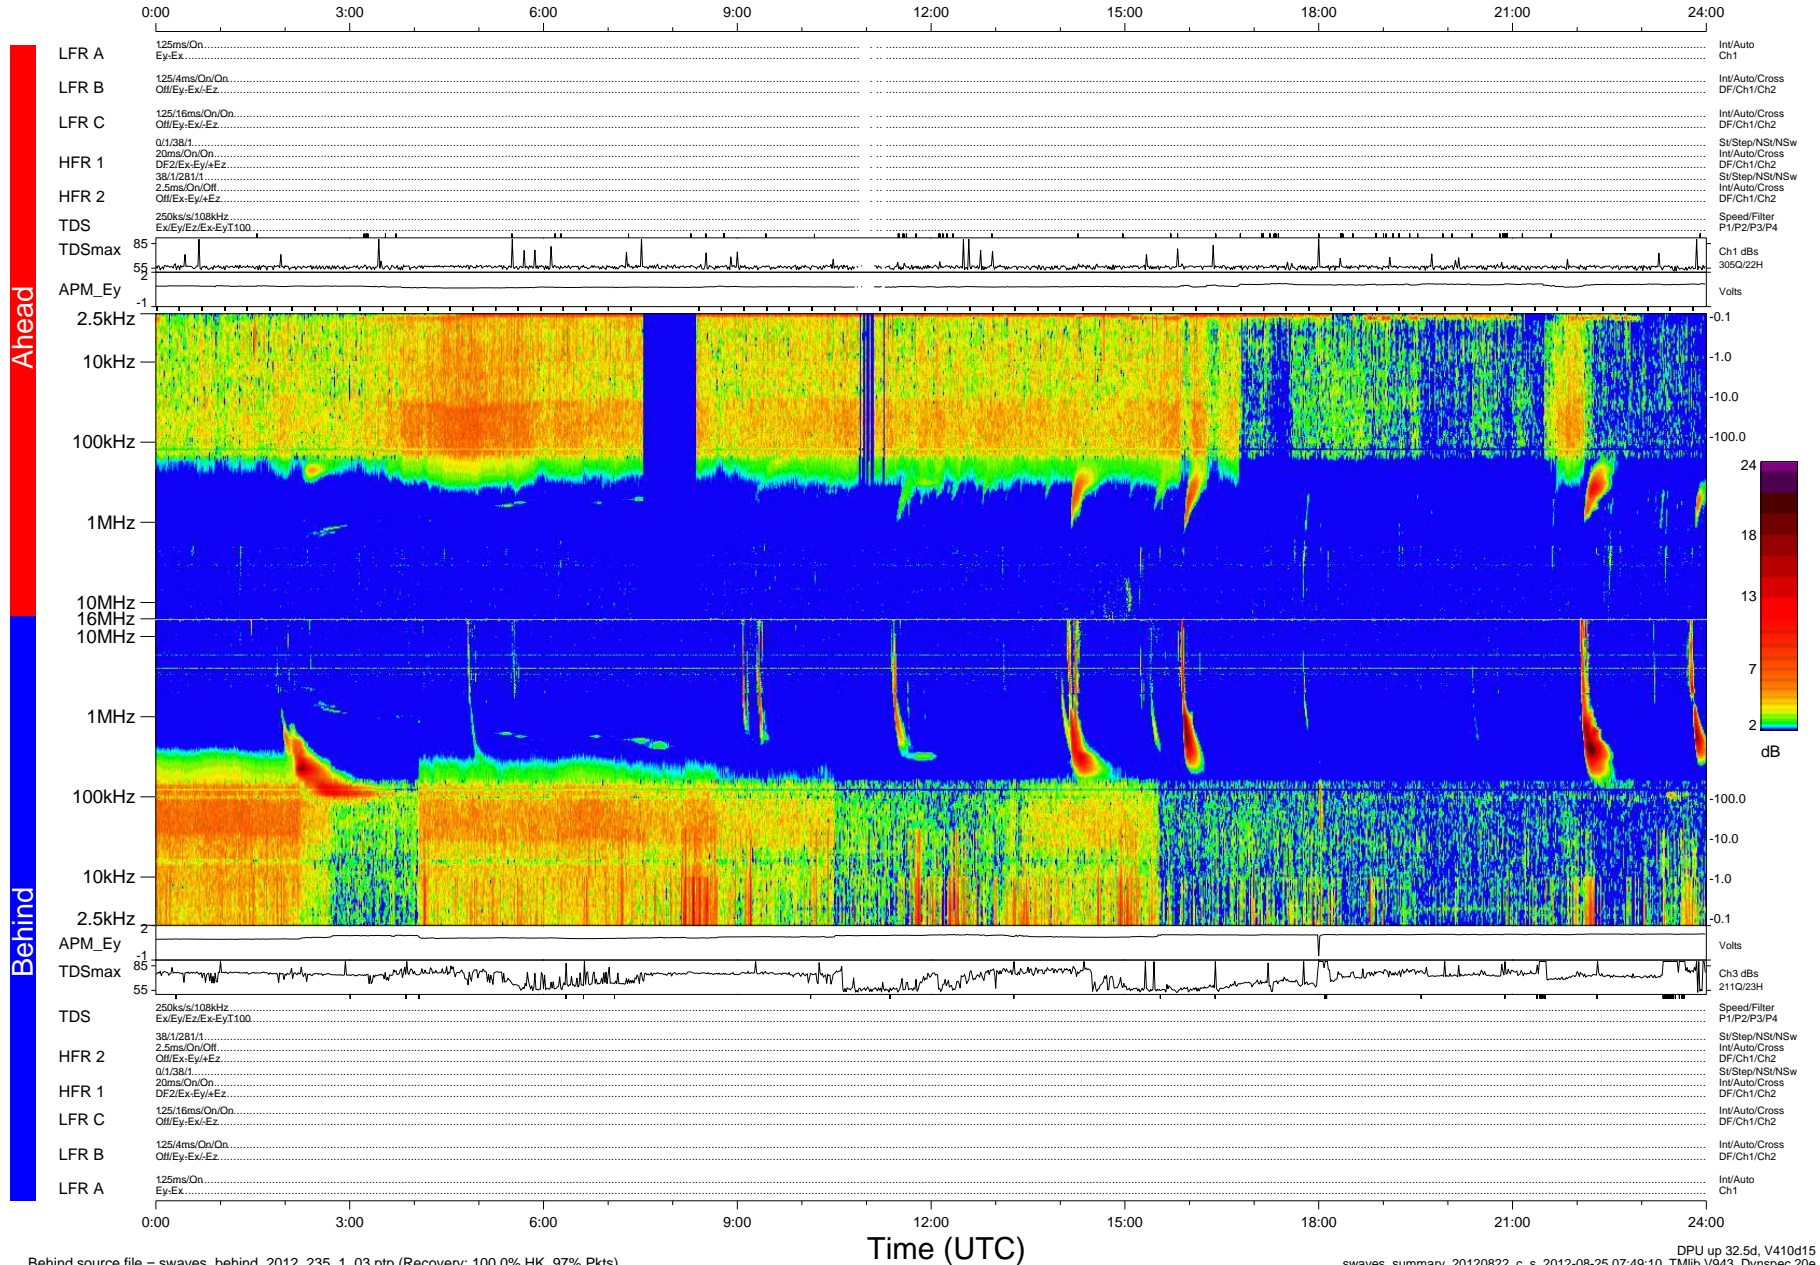

STEREO/WAVES Daily Summary - 22-Aug-2012 (DOY 235)

Ahead source file = swaves_ahead_2012_235_1_03.ptp (Recovery:99.1% HK, 108% Pkts)

DPU up 1114.4d, V410d14

Behind source file = swaves_behind_2012_235_1_03.ptp (Recovery: 100.0% HK, 97% Pkts)

Time (UTC)

DPU up 32.5d, V410d15
swaves_summary_20120822_c_s 2012-08-25 07:49:10, TMIib V943, Dynspec 20e