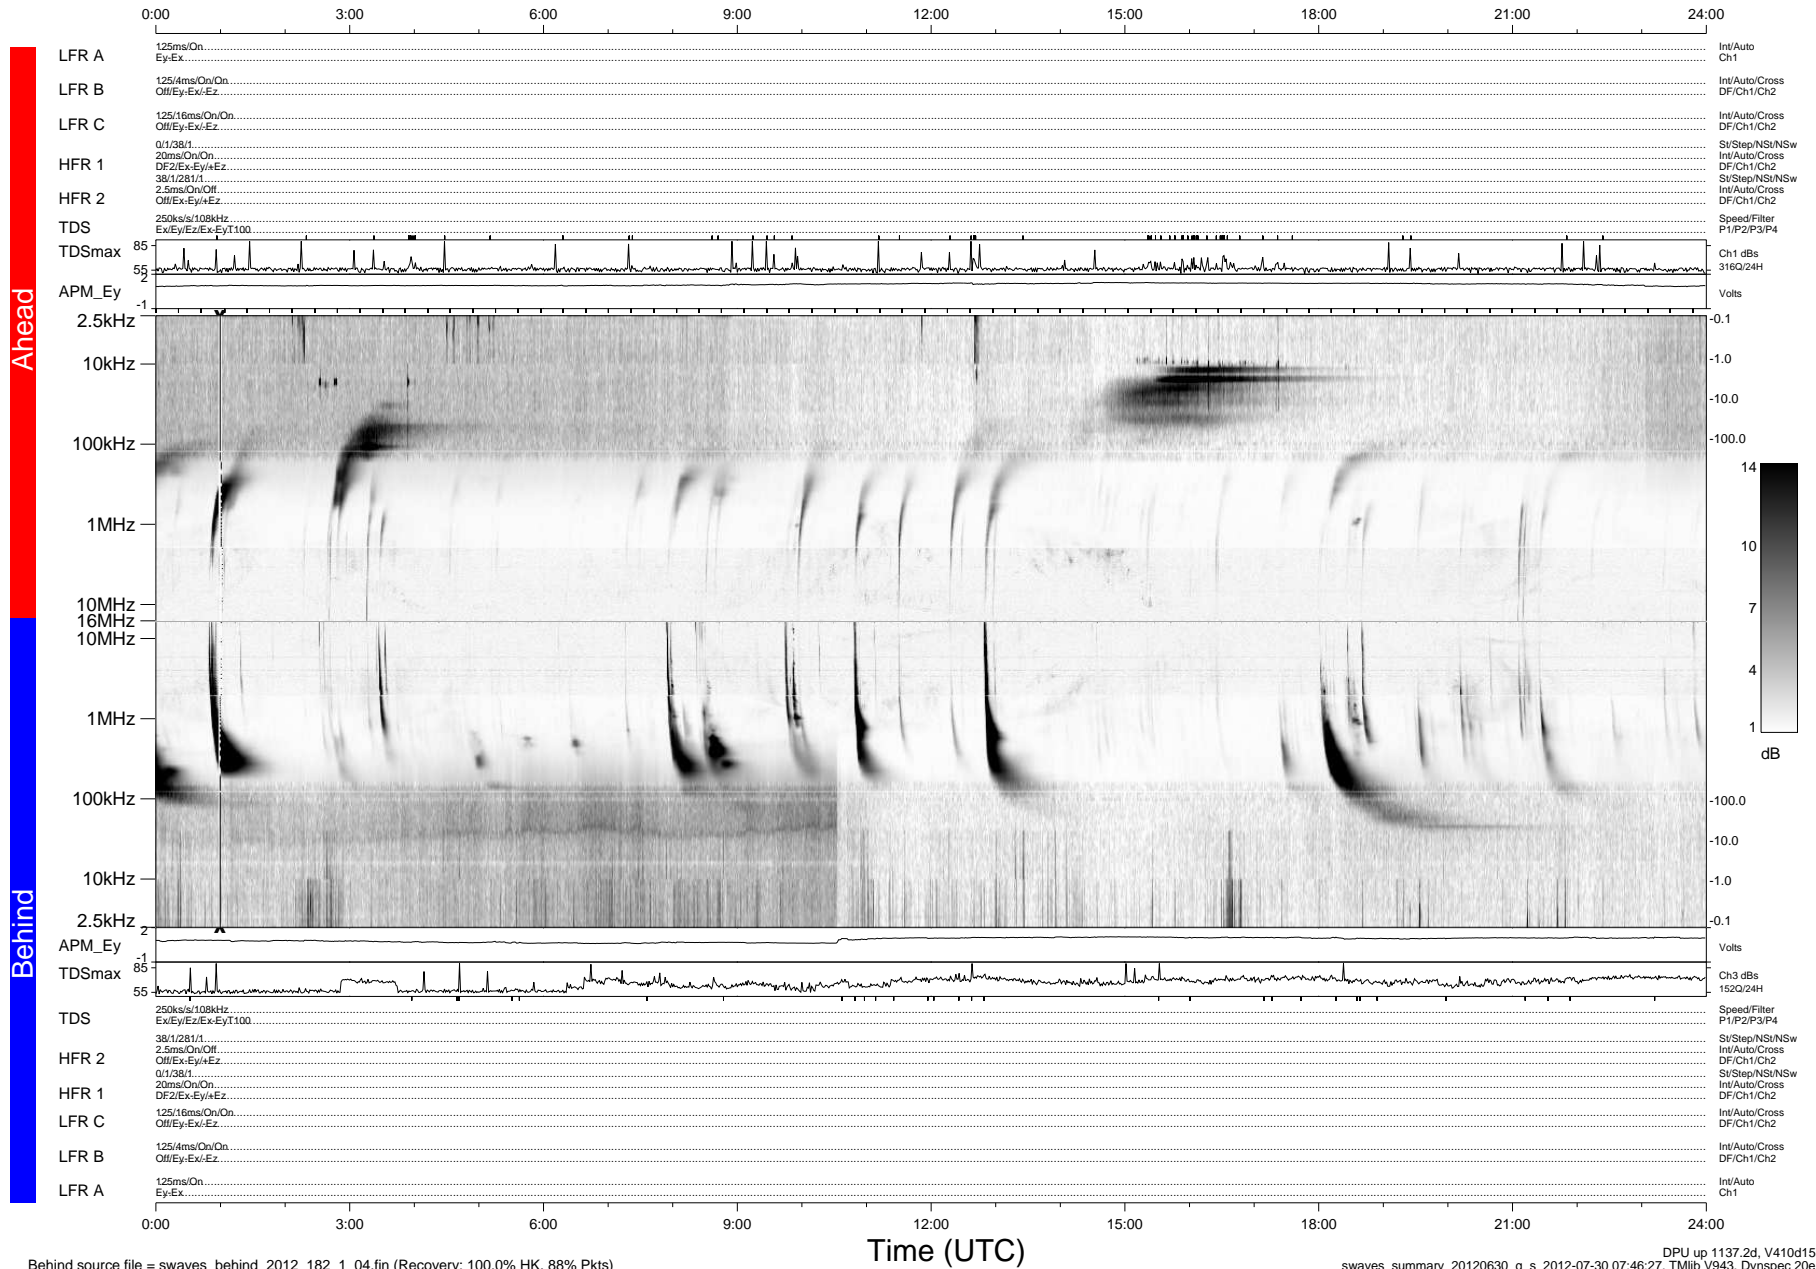

STEREO/WAVES Daily Summary - 30-Jun-2012 (DOY 182)

Ahead source file = swaves_ahead_2012_182_1_04.fin (Recovery:100.0% HK, 112% Pkts)

DPU up 1061.4d, V410d14

Behind source file = swaves_behind_2012_182_1_04.fin (Recovery: 100.0% HK, 88% Pkts)

Time (UTC)

DPU up 1137.2d, V410d15
swaves_summary_20120630_g_s 2012-07-30 07:46:27, Tlib V943, Dynspec 20e