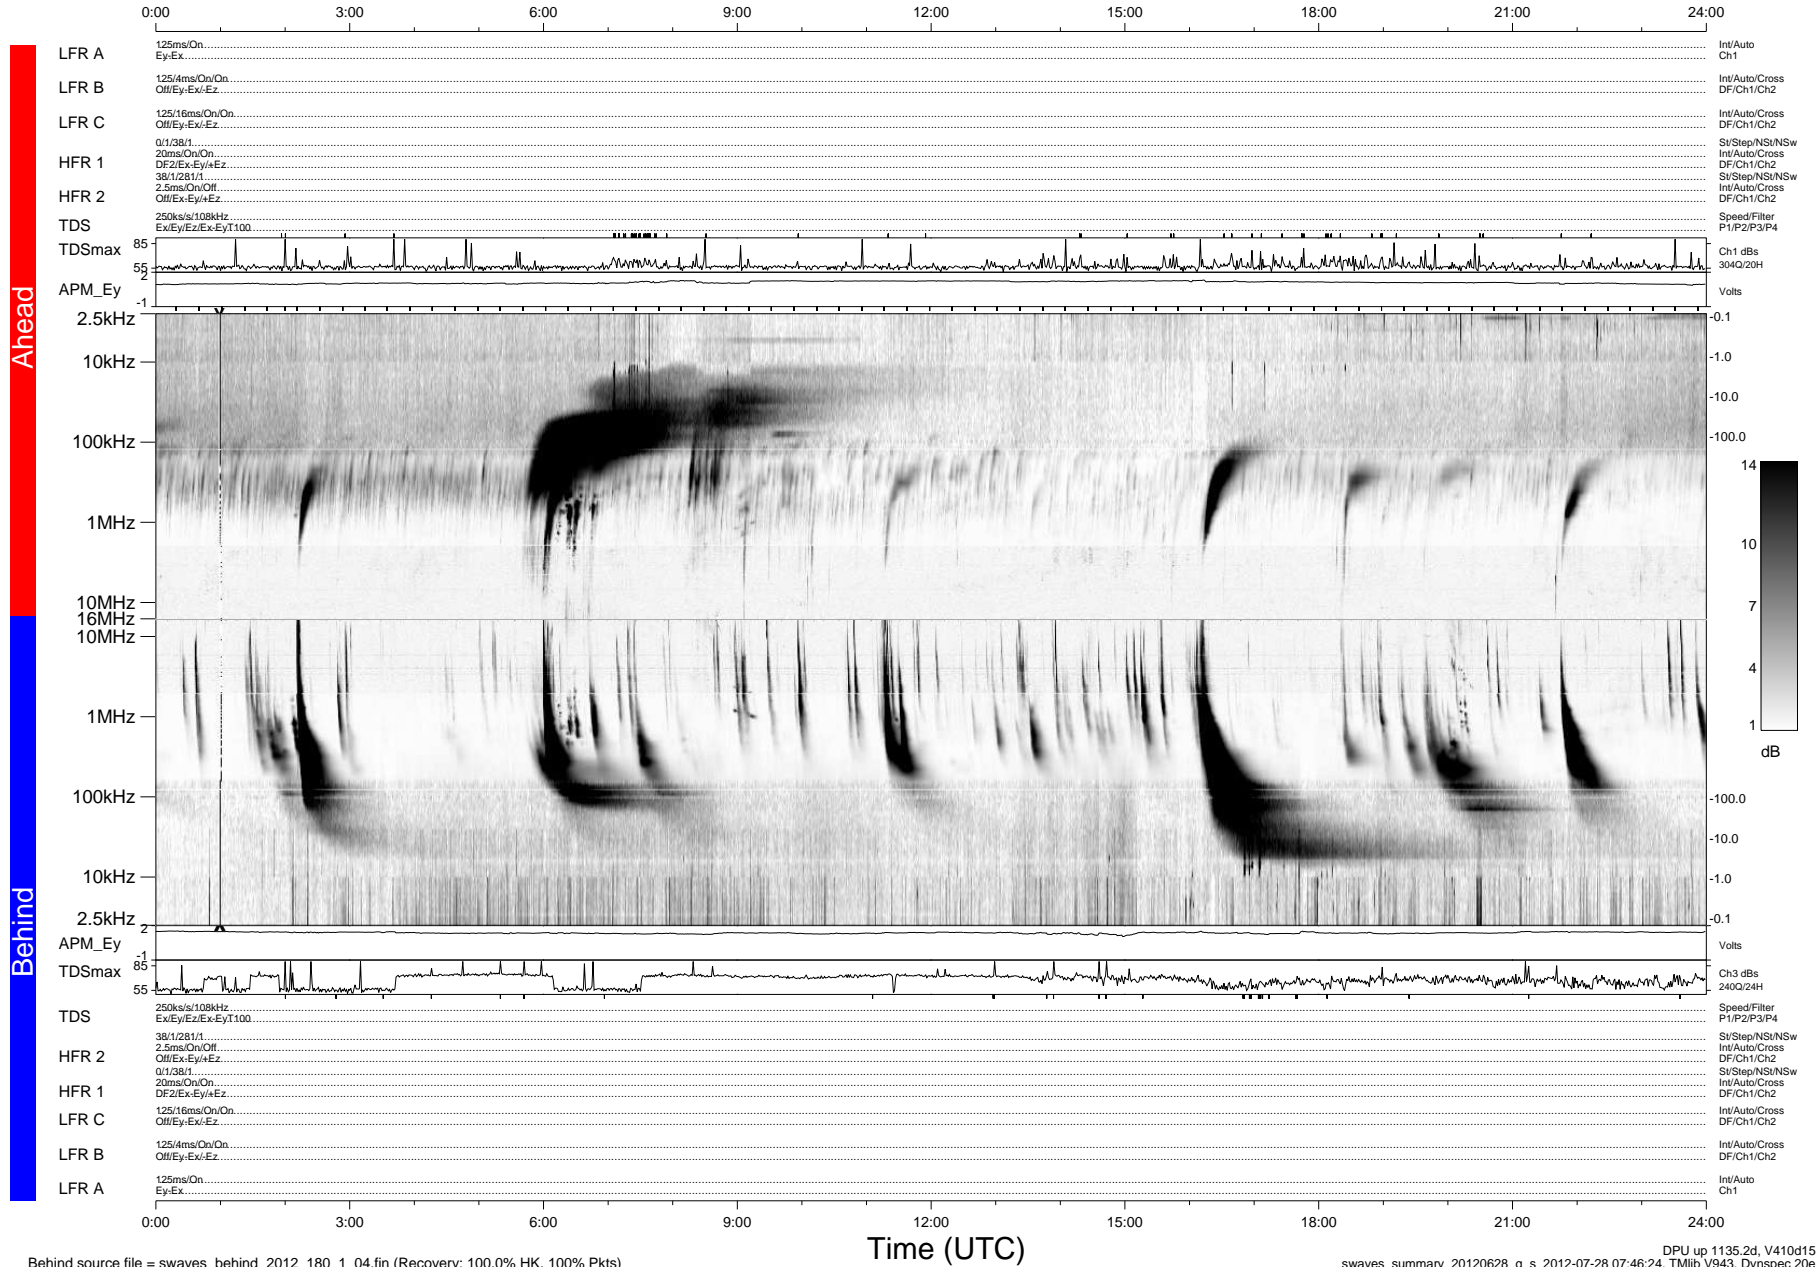

STEREO/WAVES Daily Summary - 28-Jun-2012 (DOY 180)

Ahead source file = swaves_ahead_2012_180_1_04.fin (Recovery:100.0% HK, 109% Pkts)

DPU up 1059.4d, V410d14

Behind source file = swaves_behind_2012_180_1_04.fin (Recovery: 100.0% HK, 100% Pkts)

Time (UTC)

DPU up 1135.2d, V410d15
swaves_summary_20120628_g_s 2012-07-28 07:46:24, TMIib V943, Dynspec 20e