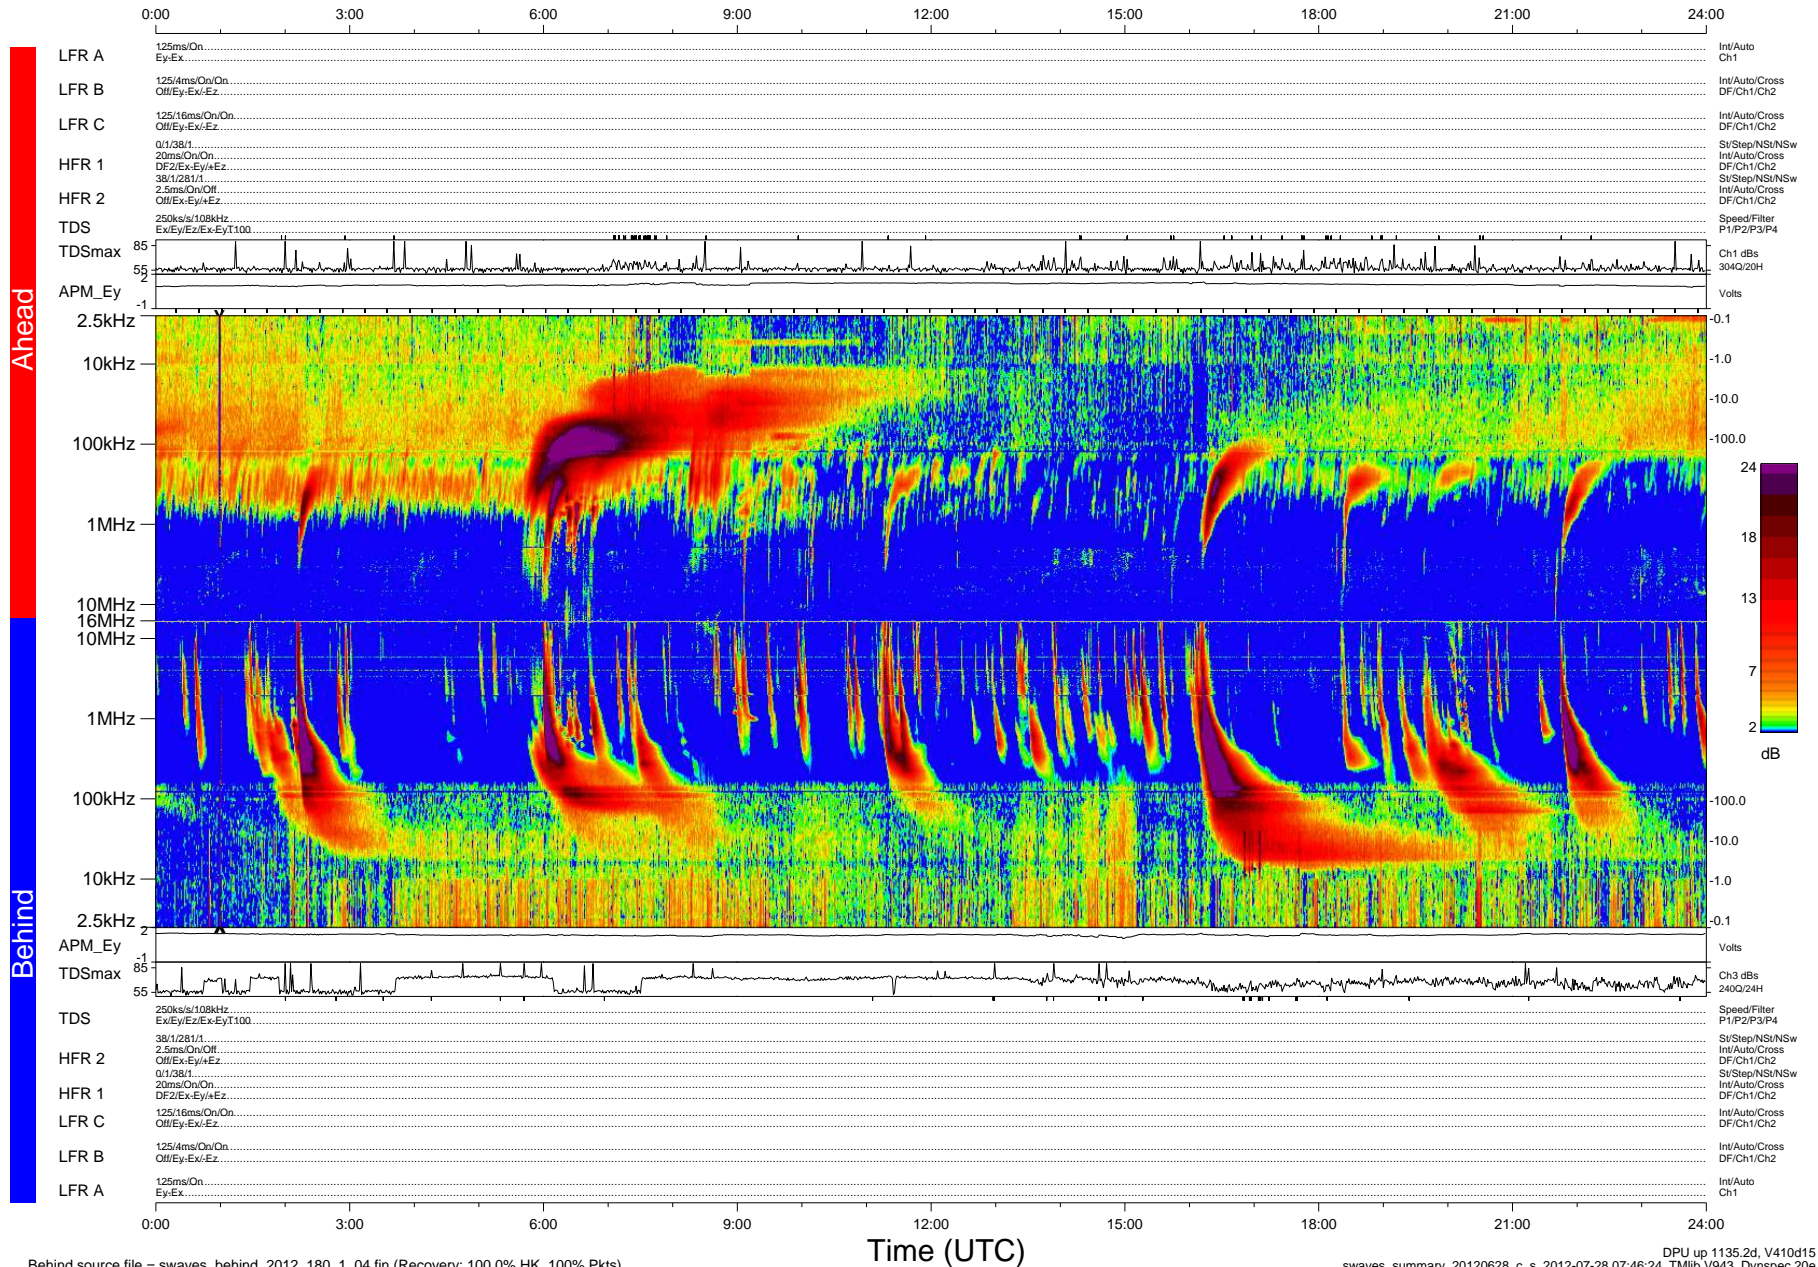

STEREO/WAVES Daily Summary - 28-Jun-2012 (DOY 180)

Ahead source file = swaves_ahead_2012_180_1_04.fin (Recovery:100.0% HK, 109% Pkts)

DPU up 1059.4d, V410d14

Behind source file = swaves_behind_2012_180_1_04.fin (Recovery: 100.0% HK, 100% Pkts)

Time (UTC)

DPU up 1135.2d, V410d15
swaves_summary_20120628_c_s 2012-07-28 07:46:24, Tlib V943, Dynspec 20e