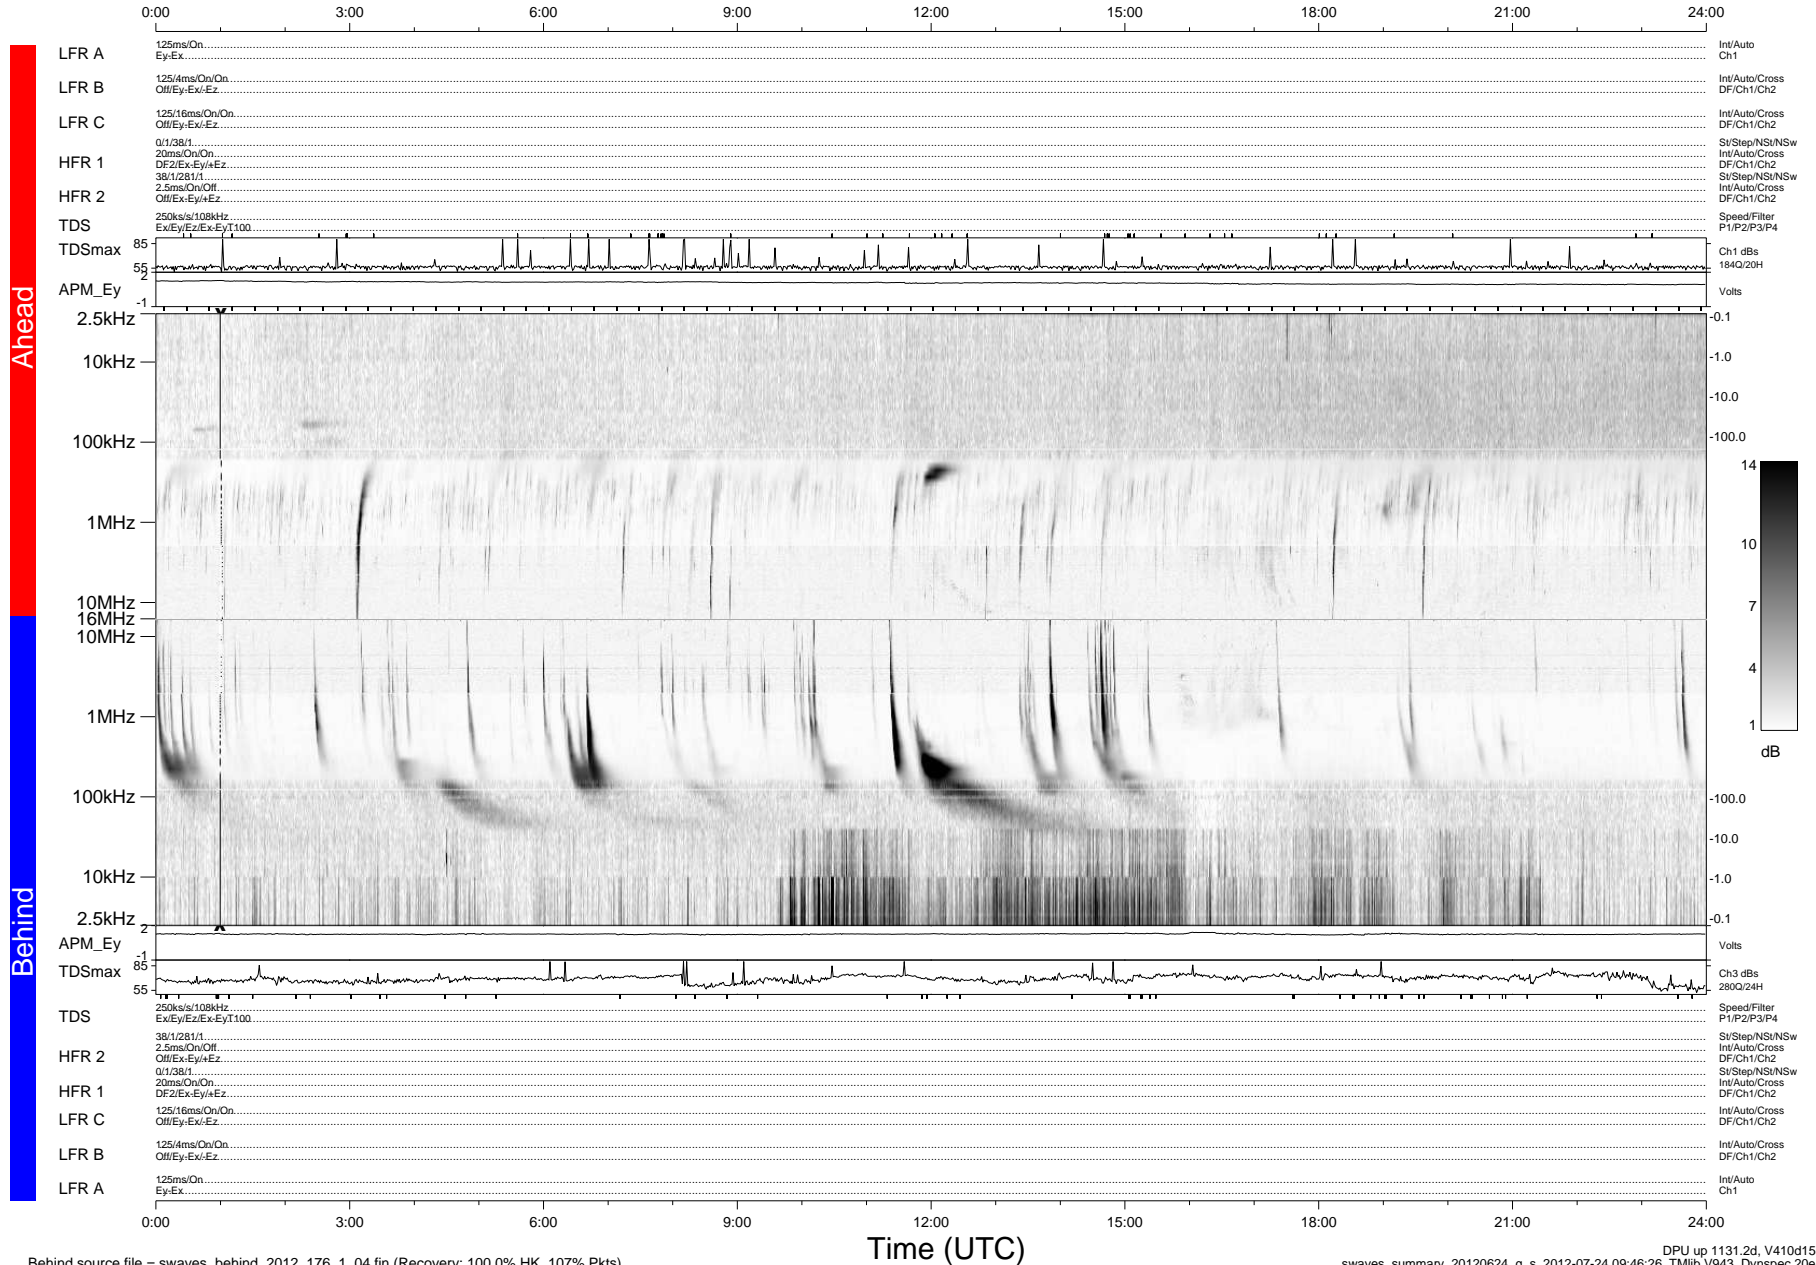

STEREO/WAVES Daily Summary - 24-Jun-2012 (DOY 176)

Ahead source file = swaves_ahead_2012_176_1_04.fin (Recovery:100.0% HK, 92% Pkts)

DPU up 1055.4d, V410d14

Behind source file = swaves_behind_2012_176_1_04.fin (Recovery: 100.0% HK, 107% Pkts)

Time (UTC)

DPU up 1131.2d, V410d15
swaves_summary_20120624_g_s 2012-07-24 09:46:26, Tlib V943, Dynspec 20e