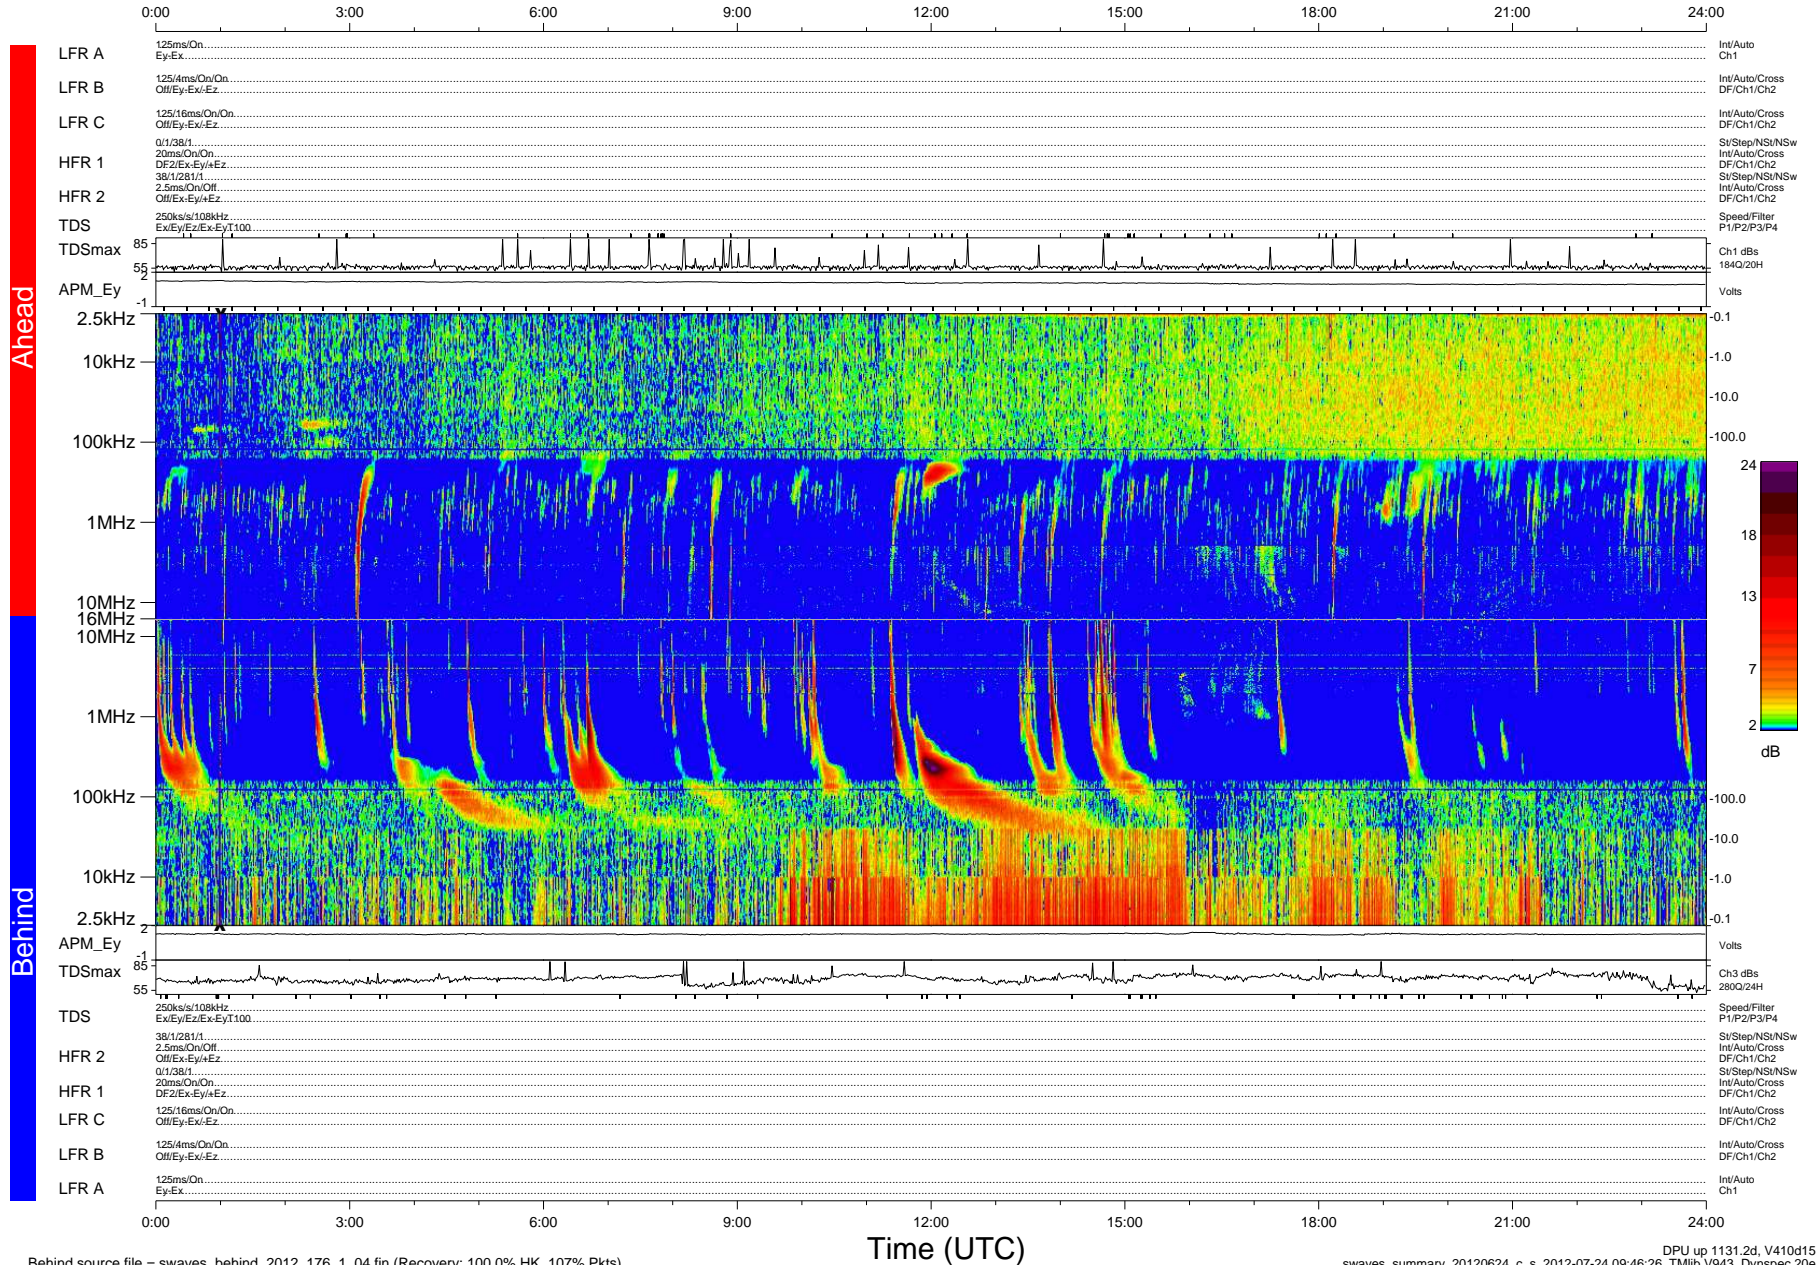

STEREO/WAVES Daily Summary - 24-Jun-2012 (DOY 176)

Ahead source file = swaves_ahead_2012_176_1_04.fin (Recovery:100.0% HK, 92% Pkts)

DPU up 1055.4d, V410d14

Behind source file = swaves_behind_2012_176_1_04.fin (Recovery: 100.0% HK, 107% Pkts)

Time (UTC)

DPU up 1131.2d, V410d15
swaves_summary_20120624_c_s 2012-07-24 09:46:26, Tlib V943, Dynspec 20e