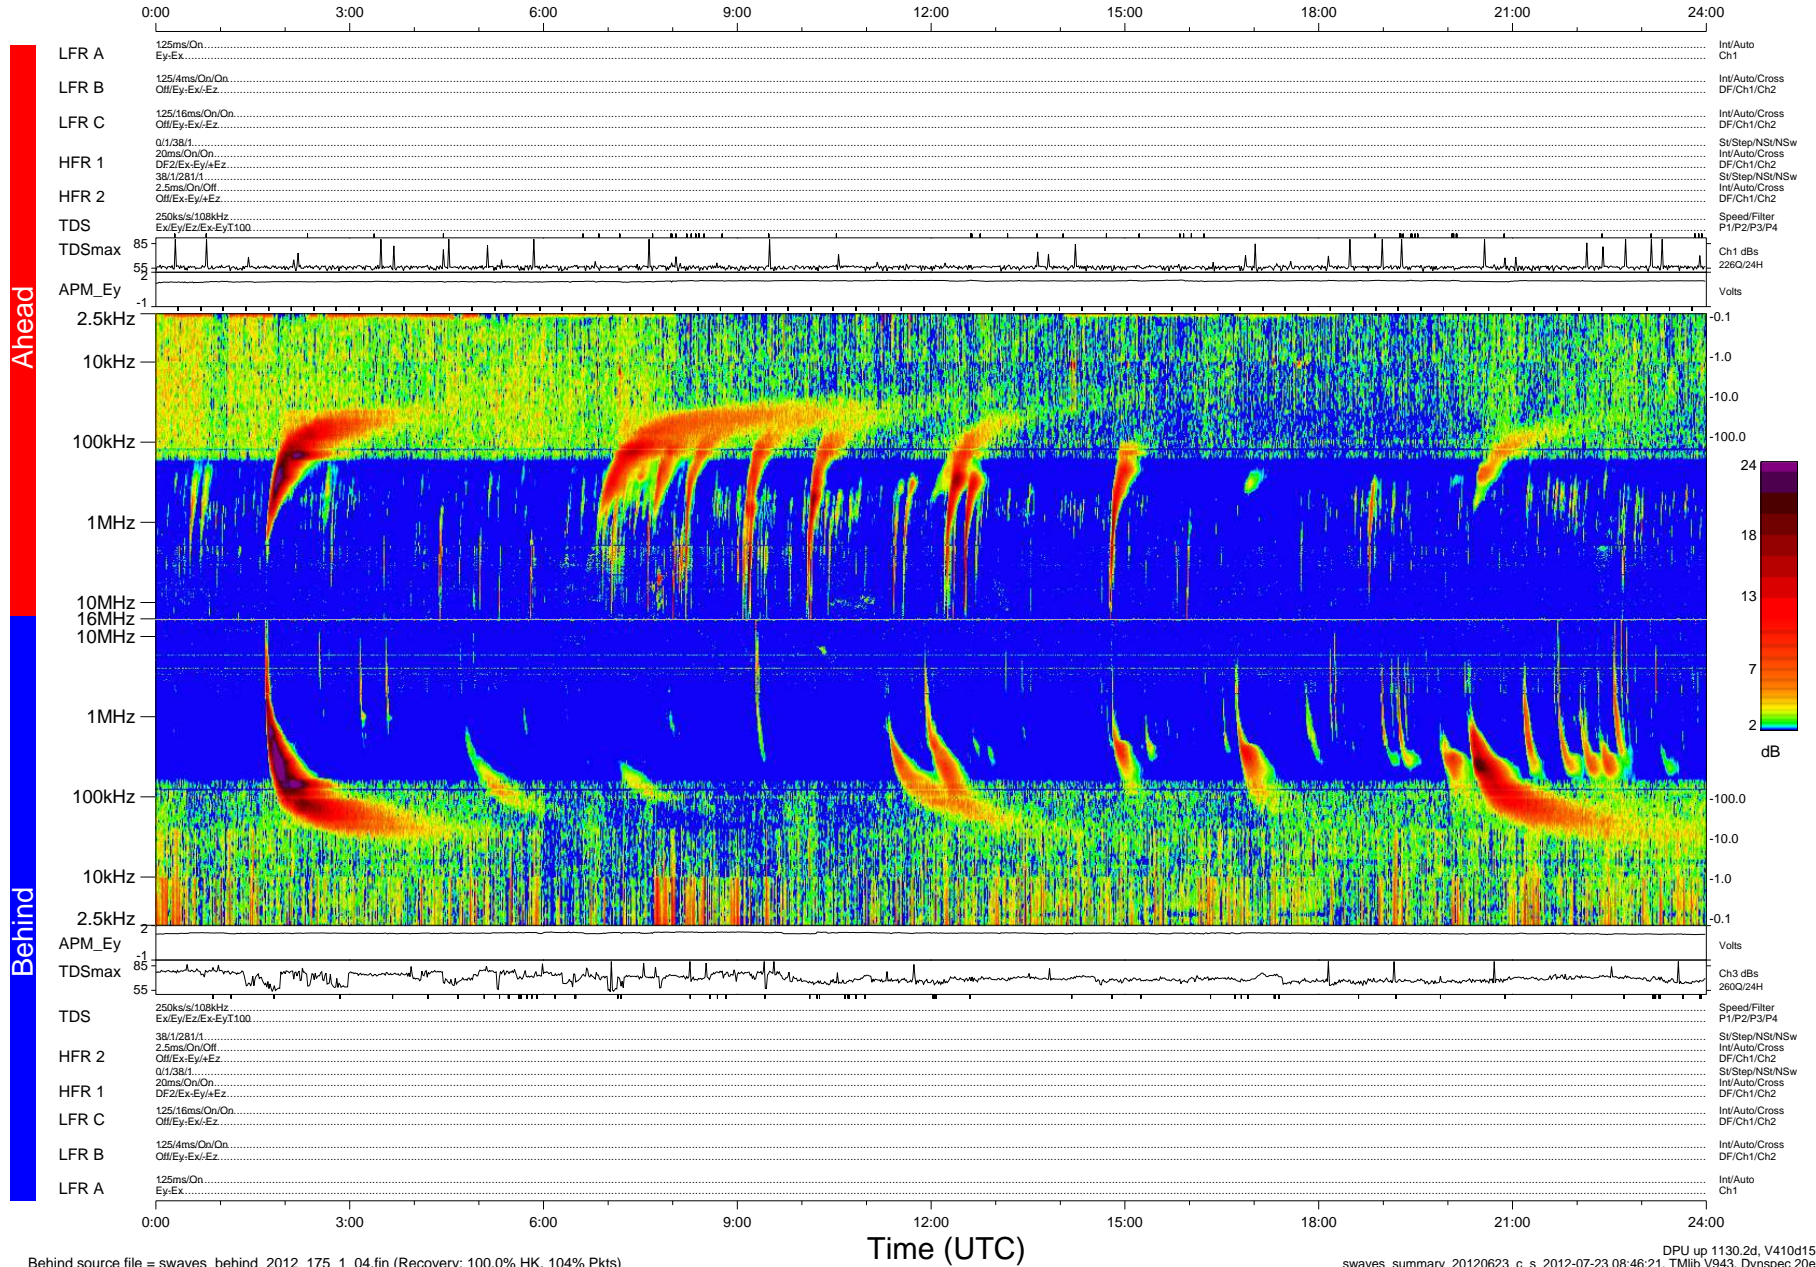

STEREO/WAVES Daily Summary - 23-Jun-2012 (DOY 175)

Ahead source file = swaves_ahead_2012_175_1_04.fin (Recovery:100.0% HK, 99% Pkts)

DPU up 1054.4d, V410d14

Behind source file = swaves_behind_2012_175_1_04.fin (Recovery: 100.0% HK, 104% Pkts)

Time (UTC)

DPU up 1130.2d, V410d15
swaves_summary_20120623_c_s 2012-07-23 08:46:21, Tlib V943, Dynspec 20e