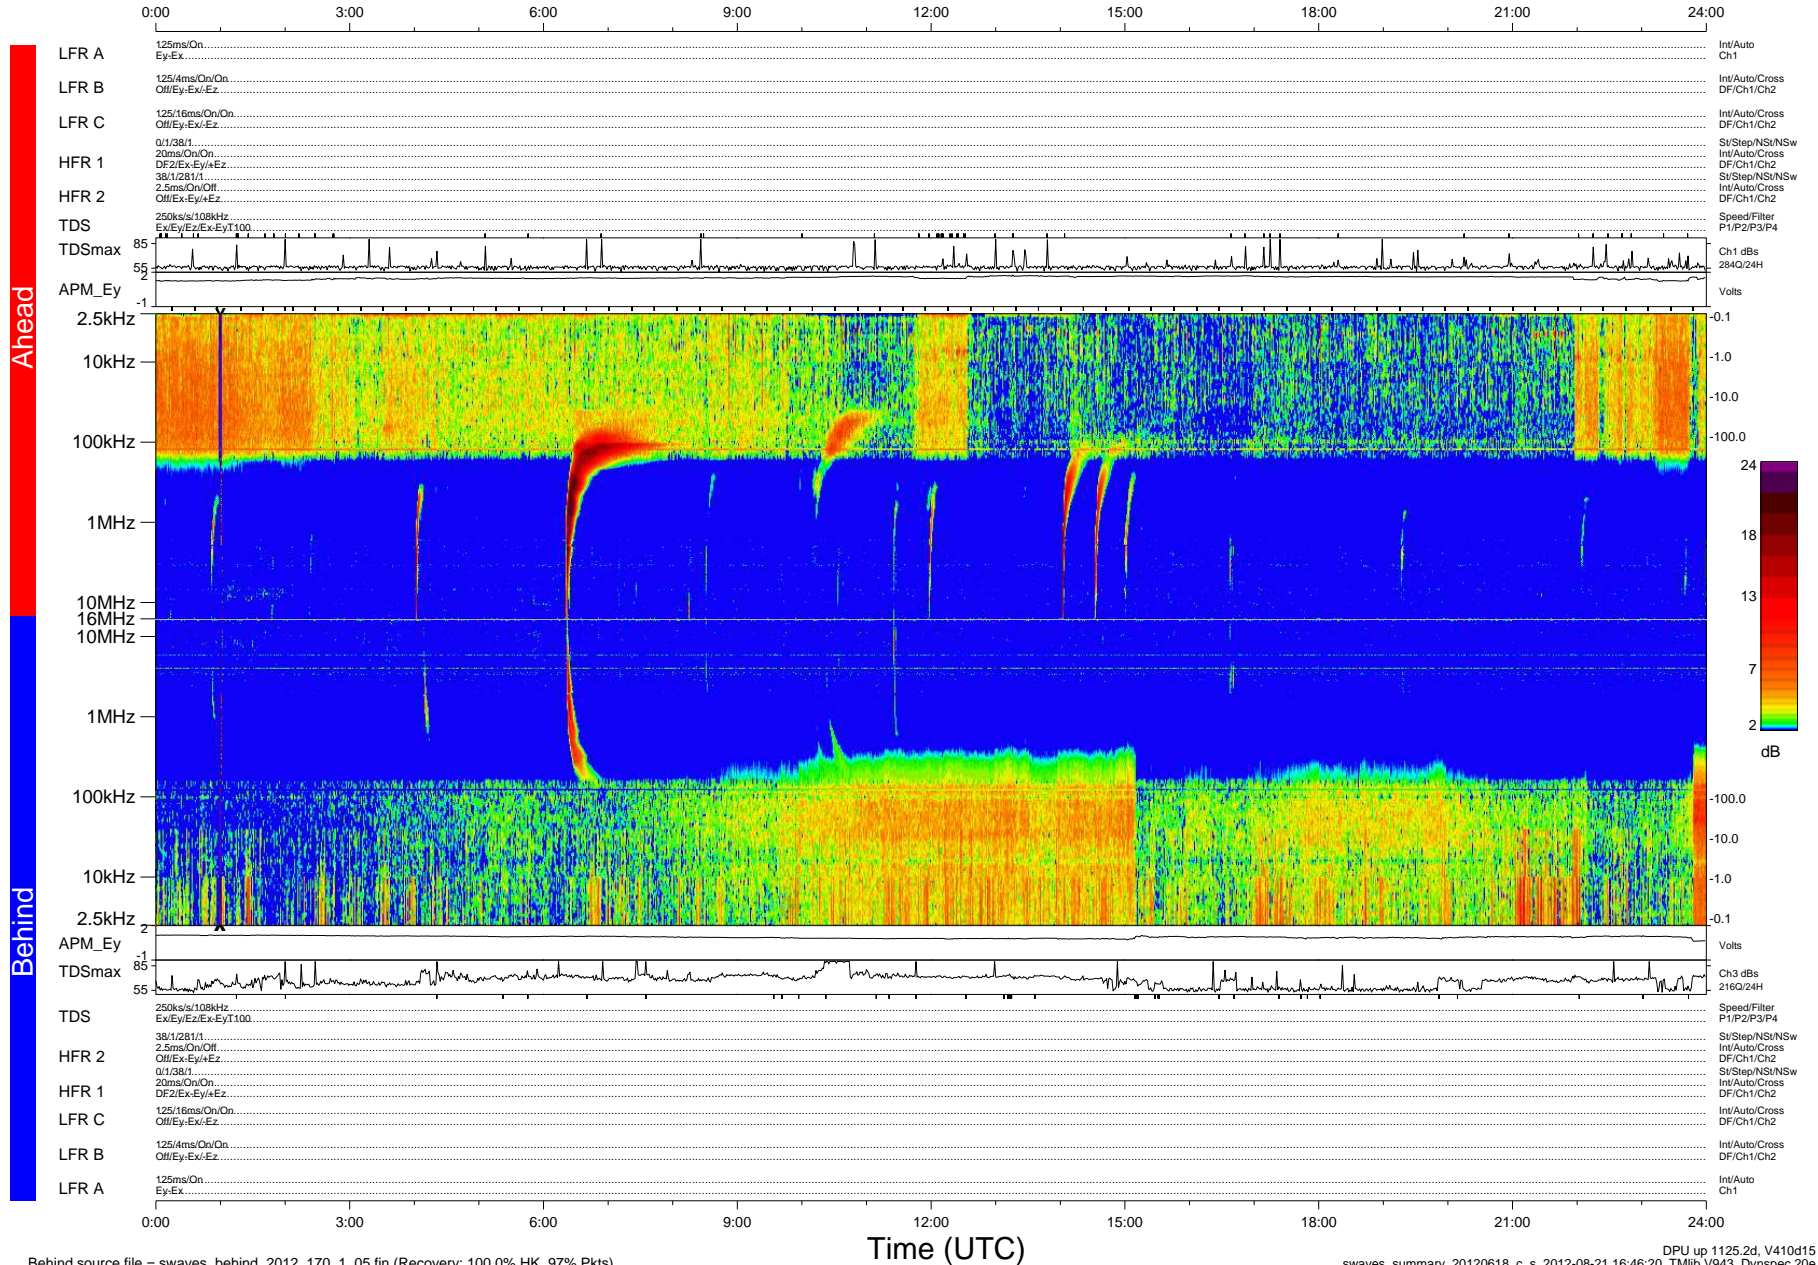

STEREO/WAVES Daily Summary - 18-Jun-2012 (DOY 170)

Ahead source file = swaves_ahead_2012_170_1_04.fin (Recovery:100.0% HK, 107% Pkts)

DPU up 1049.4d, V410d14

Behind source file = swaves_behind_2012_170_1_05.fin (Recovery: 100.0% HK, 97% Pkts)

DPU up 1125.2d, V410d15
swaves_summary_20120618_c_s 2012-08-21 16:46:20, Tlib V943, Dynspec 20e