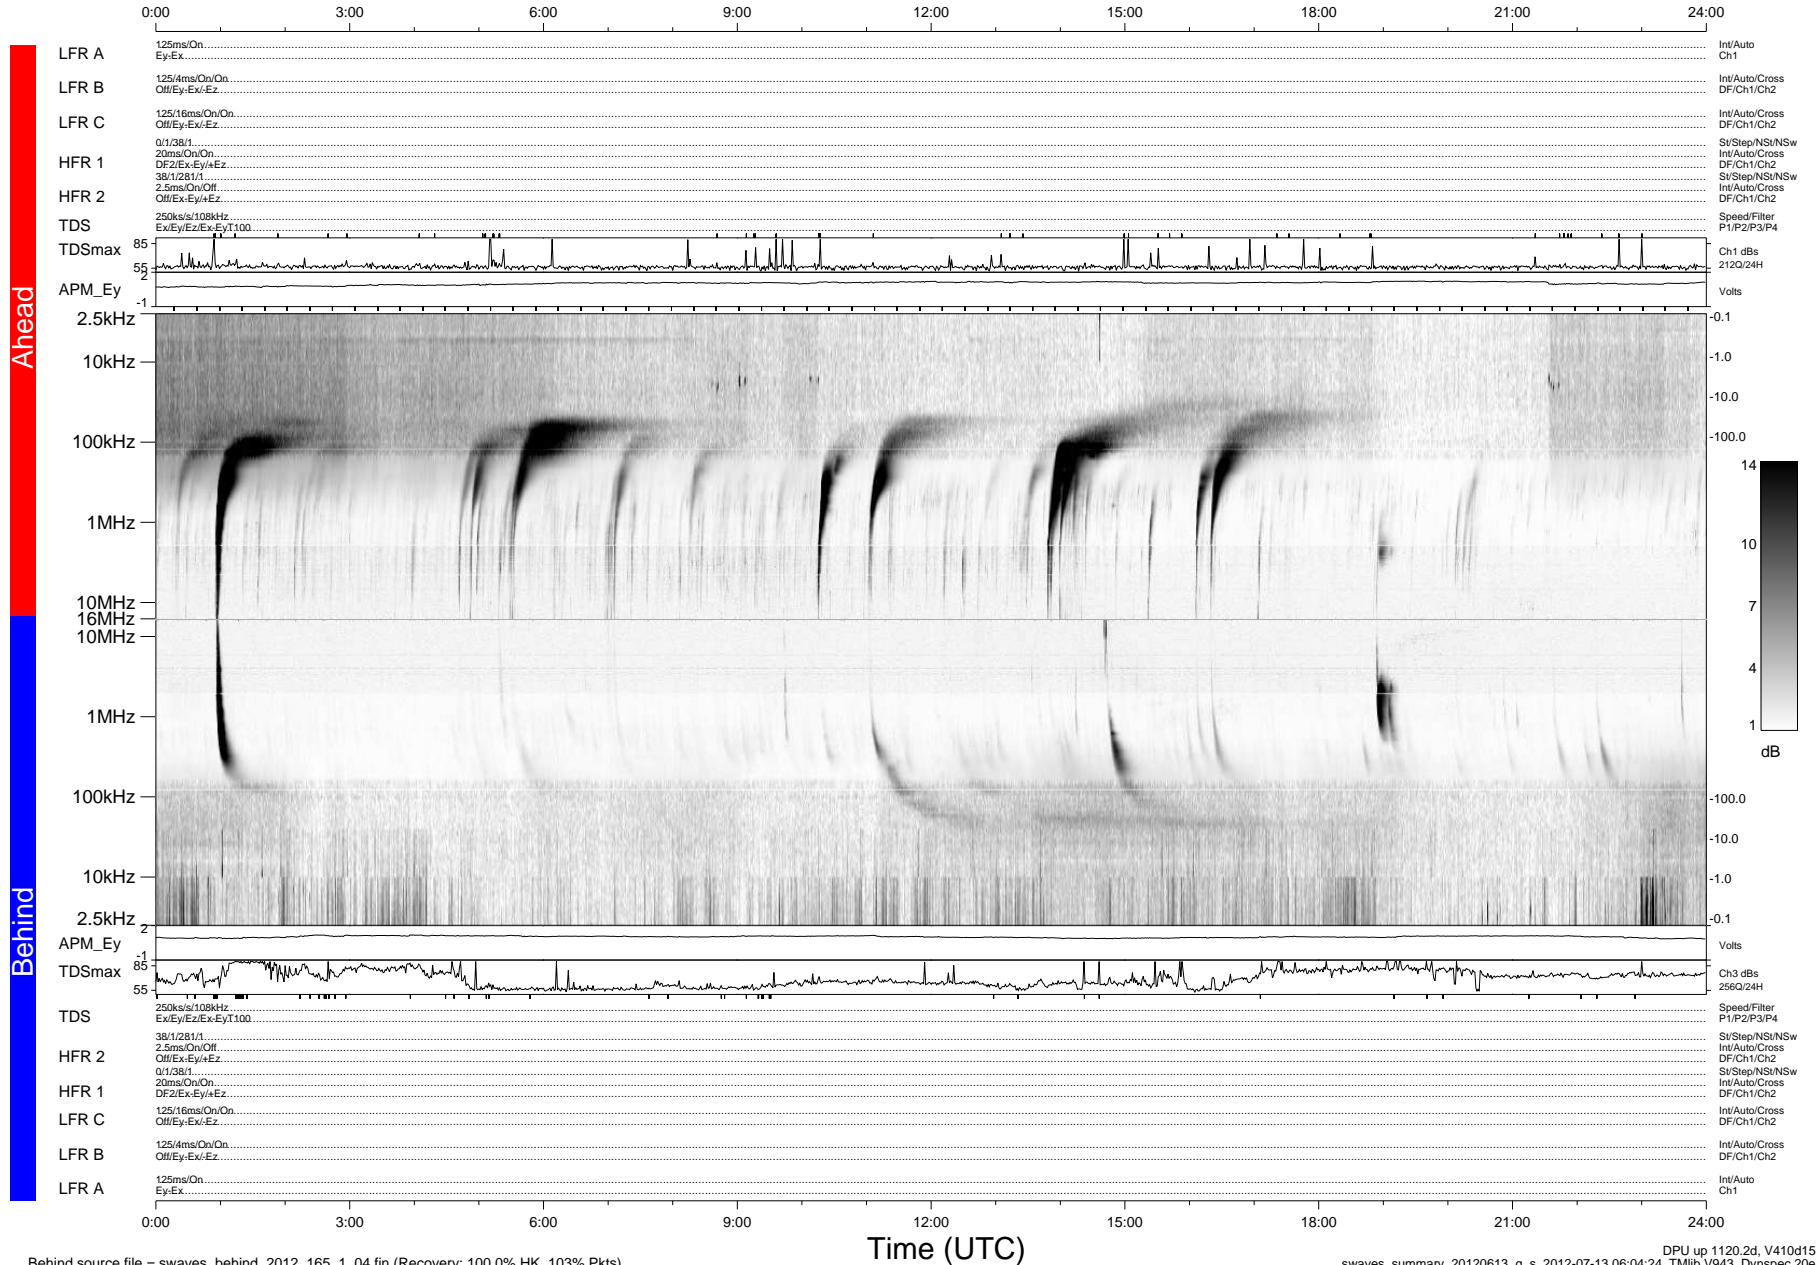

STEREO/WAVES Daily Summary - 13-Jun-2012 (DOY 165)

Ahead source file = swaves_ahead_2012_165_1_04.fin (Recovery:100.0% HK, 97% Pkts)

DPU up 1044.4d, V410d14

Behind source file = swaves_behind_2012_165_1_04.fin (Recovery: 100.0% HK, 103% Pkts)

Time (UTC)

DPU up 1120.2d, V410d15
swaves_summary_20120613_g_s 2012-07-13 06:04:24, Tlib V943, Dynspec 20e