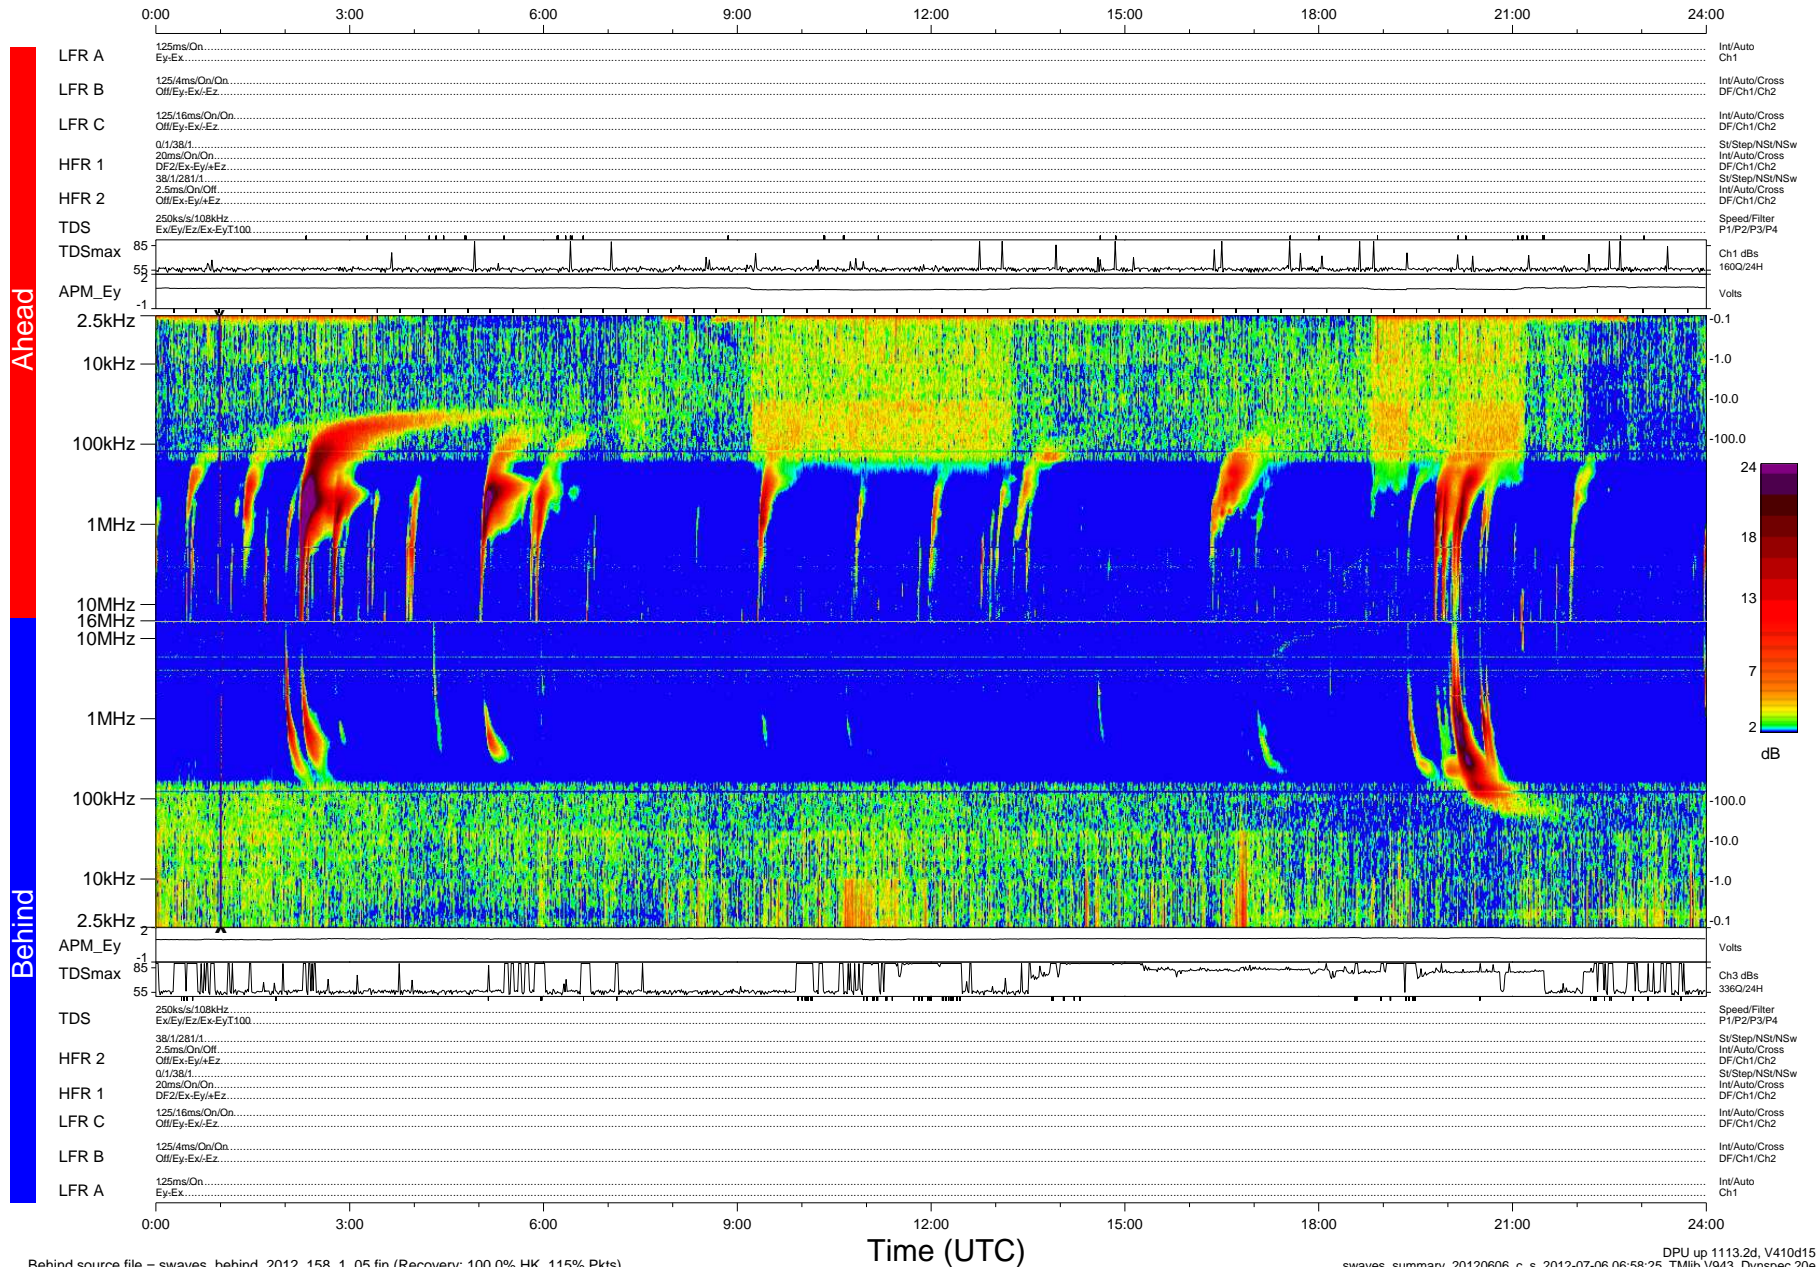

STEREO/WAVES Daily Summary - 06-Jun-2012 (DOY 158)

Ahead source file = swaves_ahead_2012_158_1_04.fin (Recovery:100.0% HK, 89% Pkts)

DPU up 1037.4d, V410d14

Behind source file = swaves_behind_2012_158_1_05.fin (Recovery: 100.0% HK, 115% Pkts)

Time (UTC)

DPU up 1113.2d, V410d15
swaves_summary_20120606_c_s 2012-07-06 06:58:25, Tlib V943, Dynspec 20e