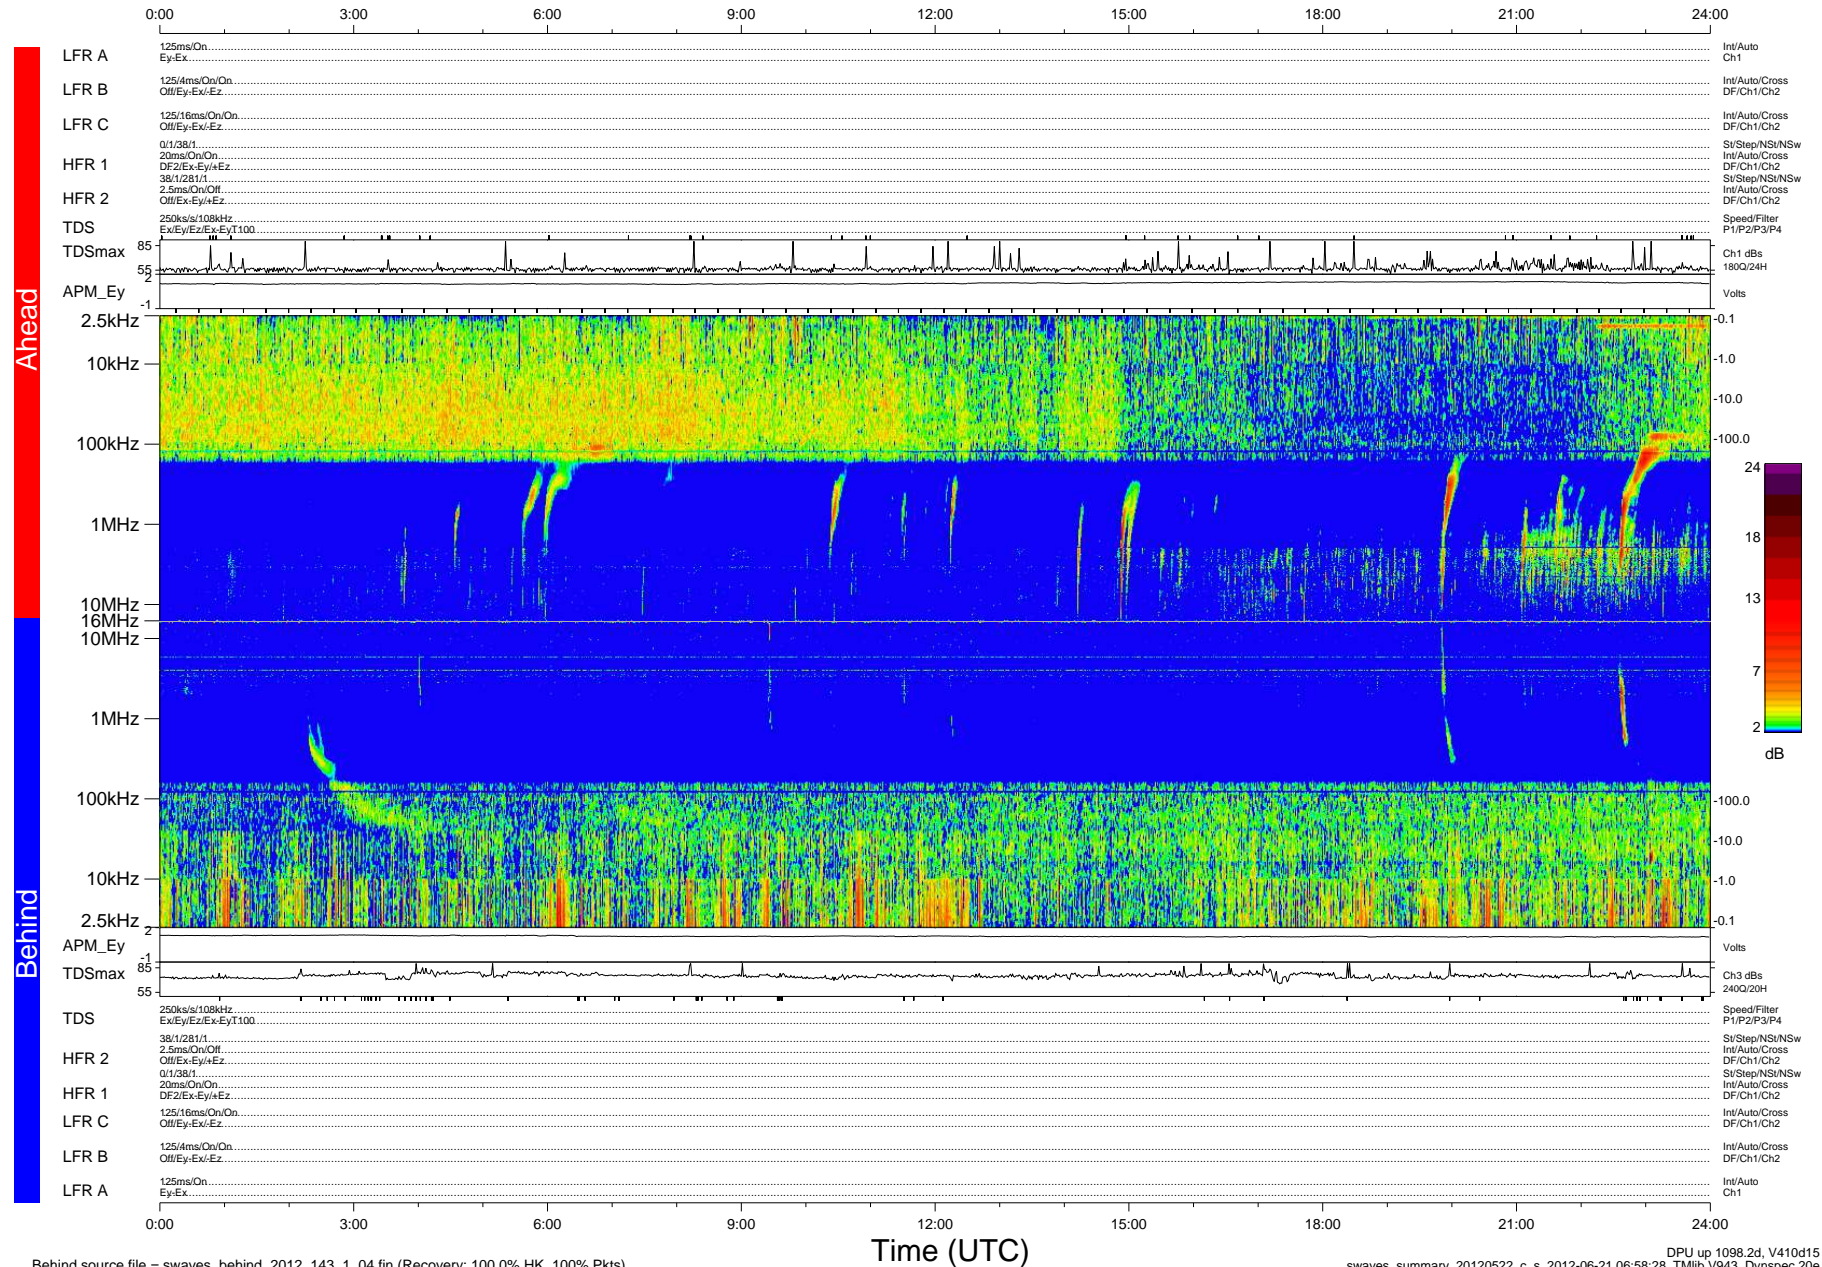

STEREO/WAVES Daily Summary - 22-May-2012 (DOY 143)

Ahead source file = swaves_ahead_2012_143_1_04.fin (Recovery:100.0% HK, 92% Pkts)

DPU up 1022.4d, V410d14

Behind source file = swaves_behind_2012_143_1_04.fin (Recovery: 100.0% HK, 100% Pkts)

Time (UTC)

DPU up 1098.2d, V410d15
swaves_summary_20120522_c_s 2012-06-21 06:58:28, Tlib V943, Dynspec 20e