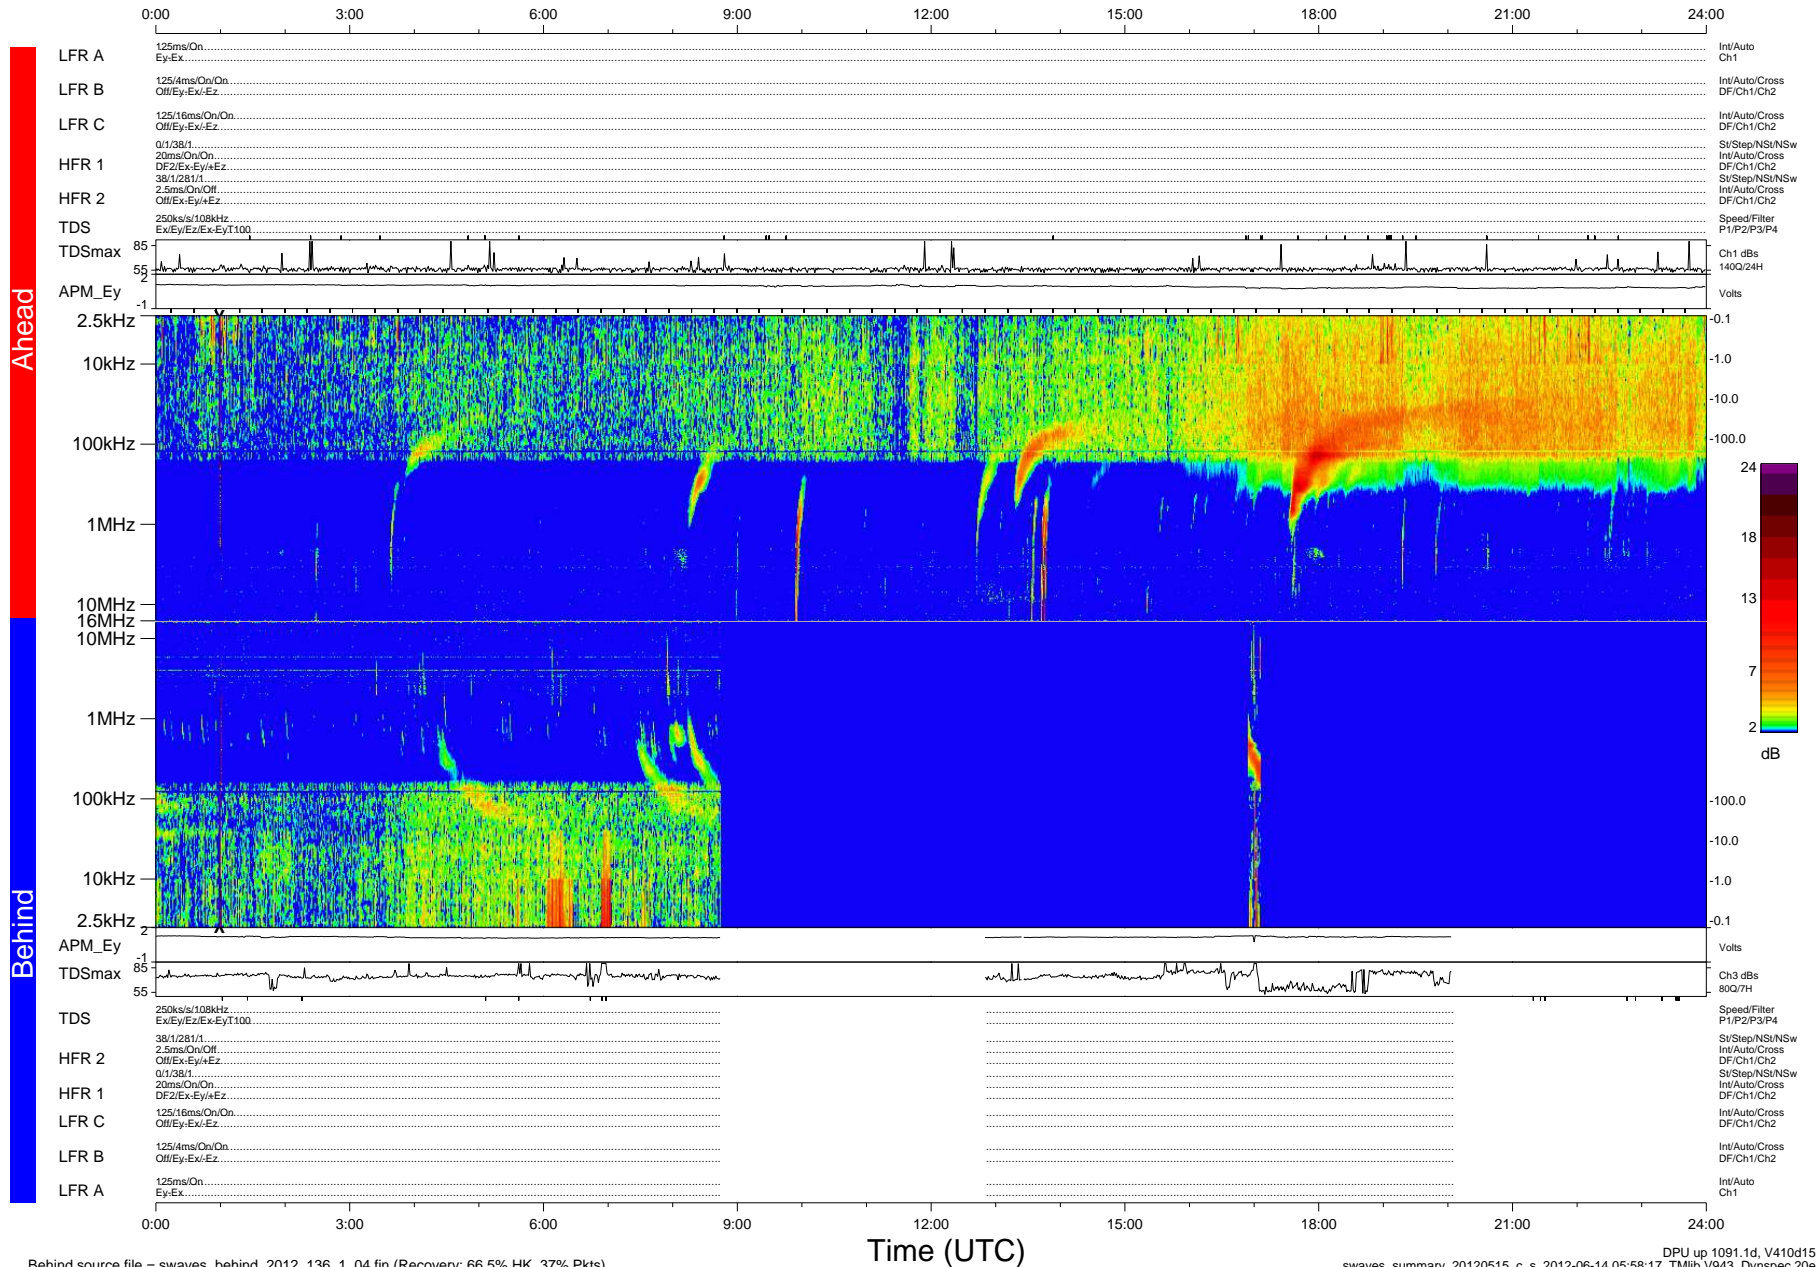

STEREO/WAVES Daily Summary - 15-May-2012 (DOY 136)

Ahead source file = swaves_ahead_2012_136_1_04.fin (Recovery:100.0% HK, 86% Pkts)

DPU up 1015.4d, V410d14

Behind source file = swaves_behind_2012_136_1_04.fin (Recovery: 66.5% HK, 37% Pkts)

DPU up 1091.1d, V410d15
swaves_summary_20120515_c_s 2012-06-14 05:58:17, Tlib V943, Dynspec 20e