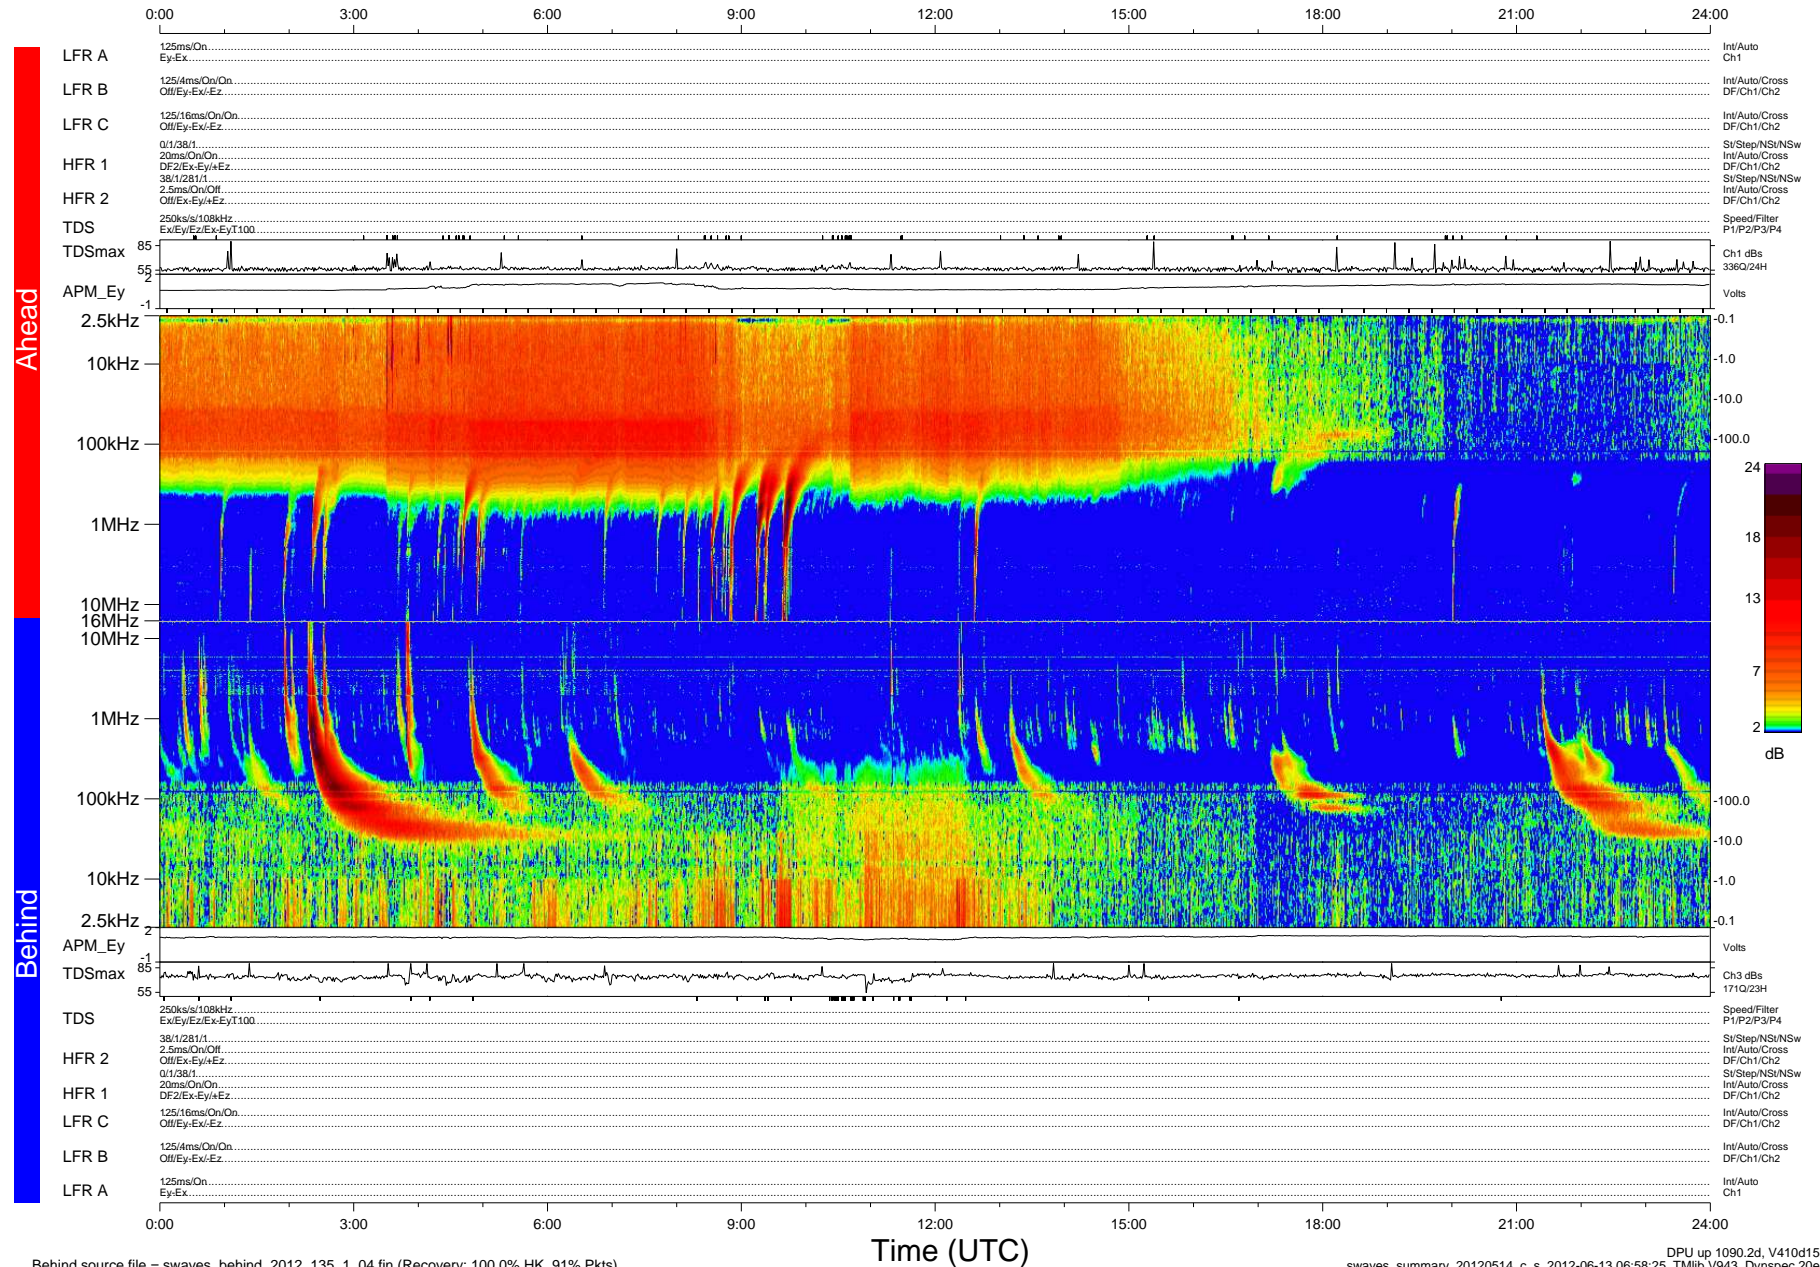

STEREO/WAVES Daily Summary - 14-May-2012 (DOY 135)

Ahead source file = swaves_ahead_2012_135_1_04.fin (Recovery:100.0% HK, 115% Pkts)

DPU up 1014.4d, V410d14

Behind source file = swaves_behind_2012_135_1_04.fin (Recovery: 100.0% HK, 91% Pkts)

Time (UTC)

DPU up 1090.2d, V410d15
swaves_summary_20120514_c_s 2012-06-13 06:58:25, Tlib V943, Dynspec 20e