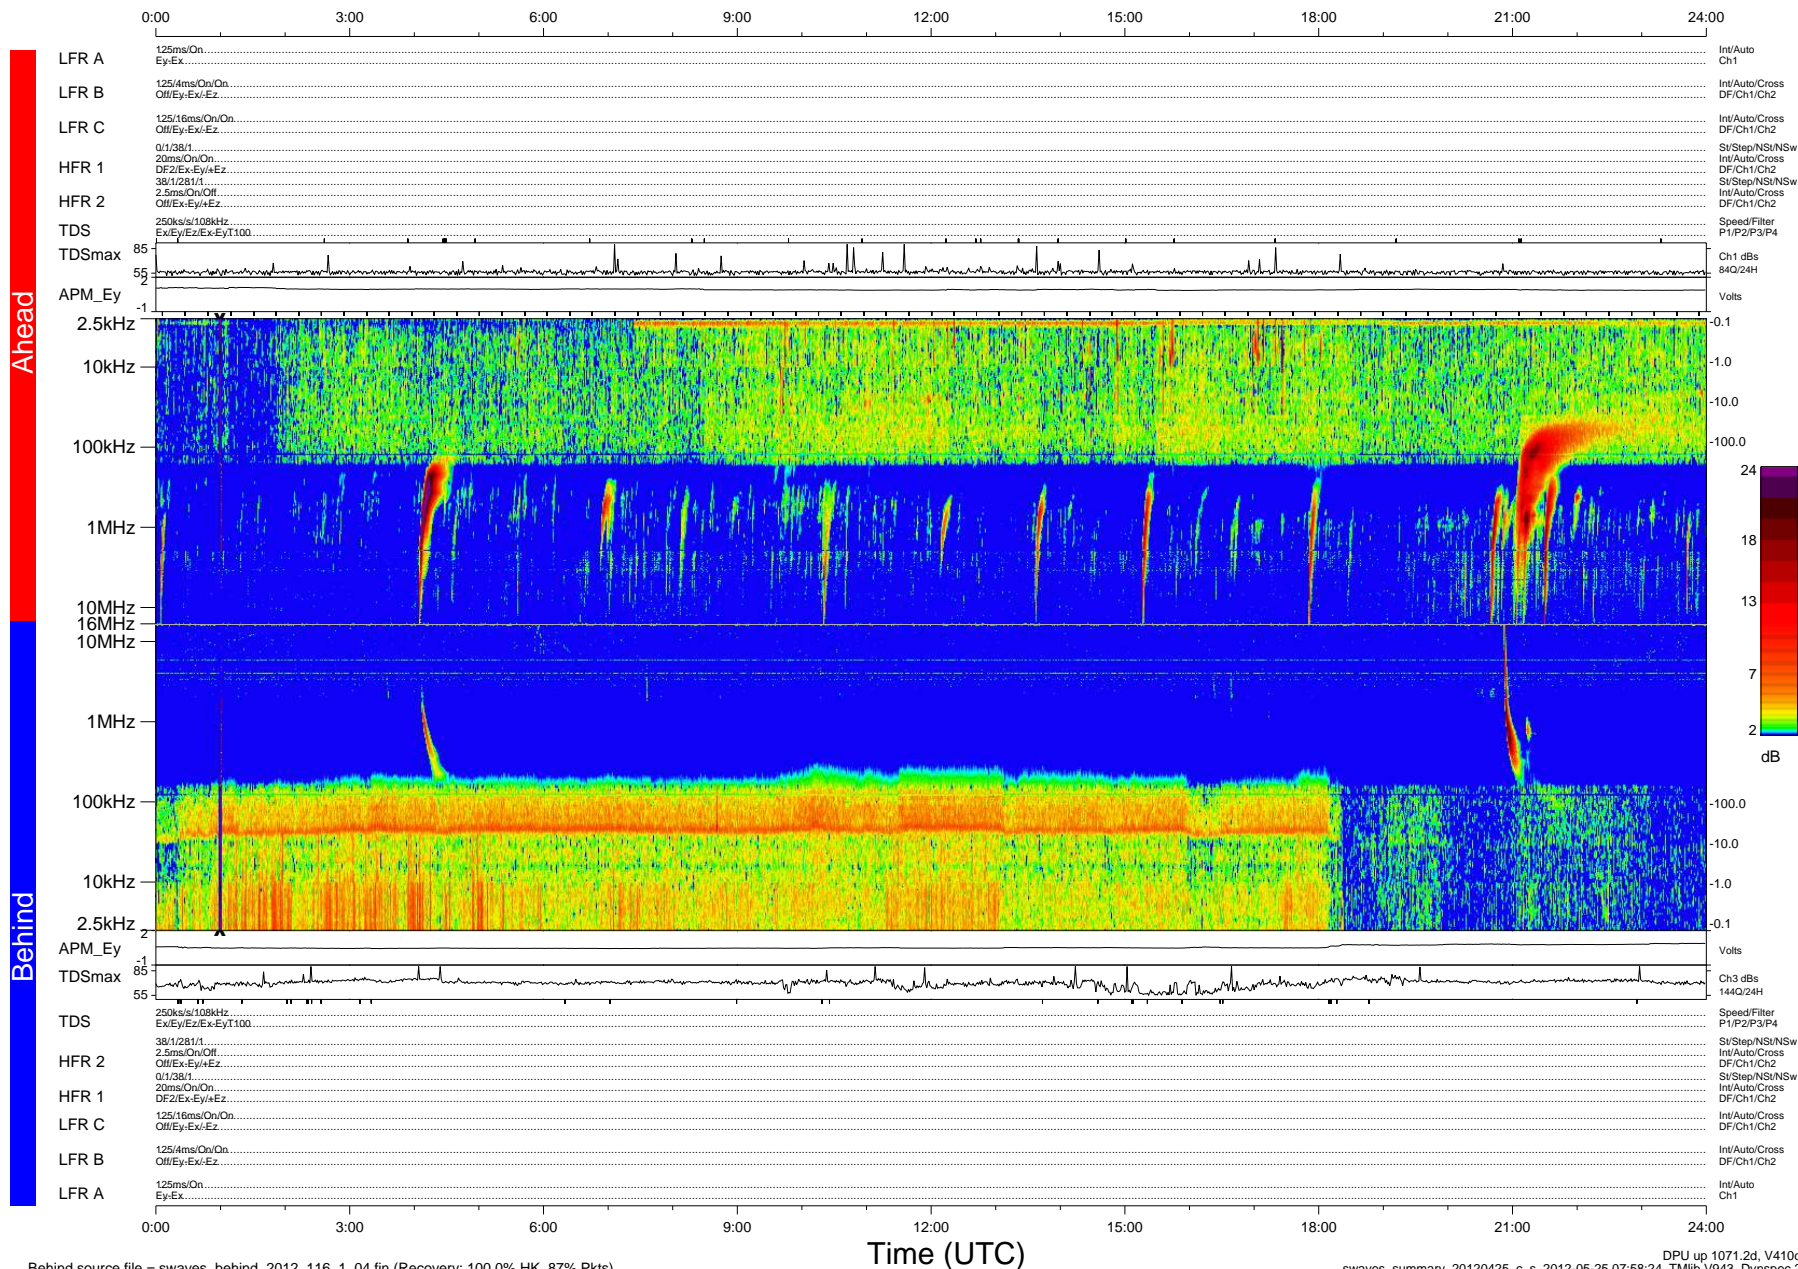

STEREO/WAVES Daily Summary - 25-Apr-2012 (DOY 116)

Ahead source file = swaves_ahead_2012_116_1_04.fin (Recovery:100.0% HK, 78% Pkts)

DPU up 995.4d, V410d14

Behind source file = swaves_behind_2012_116_1_04.fin (Recovery: 100.0% HK, 87% Pkts)

DPU up 1071.2d, V410d15
swaves_summary_20120425_c_s 2012-05-25 07:58:24, Tlib V943, Dynspec 20e