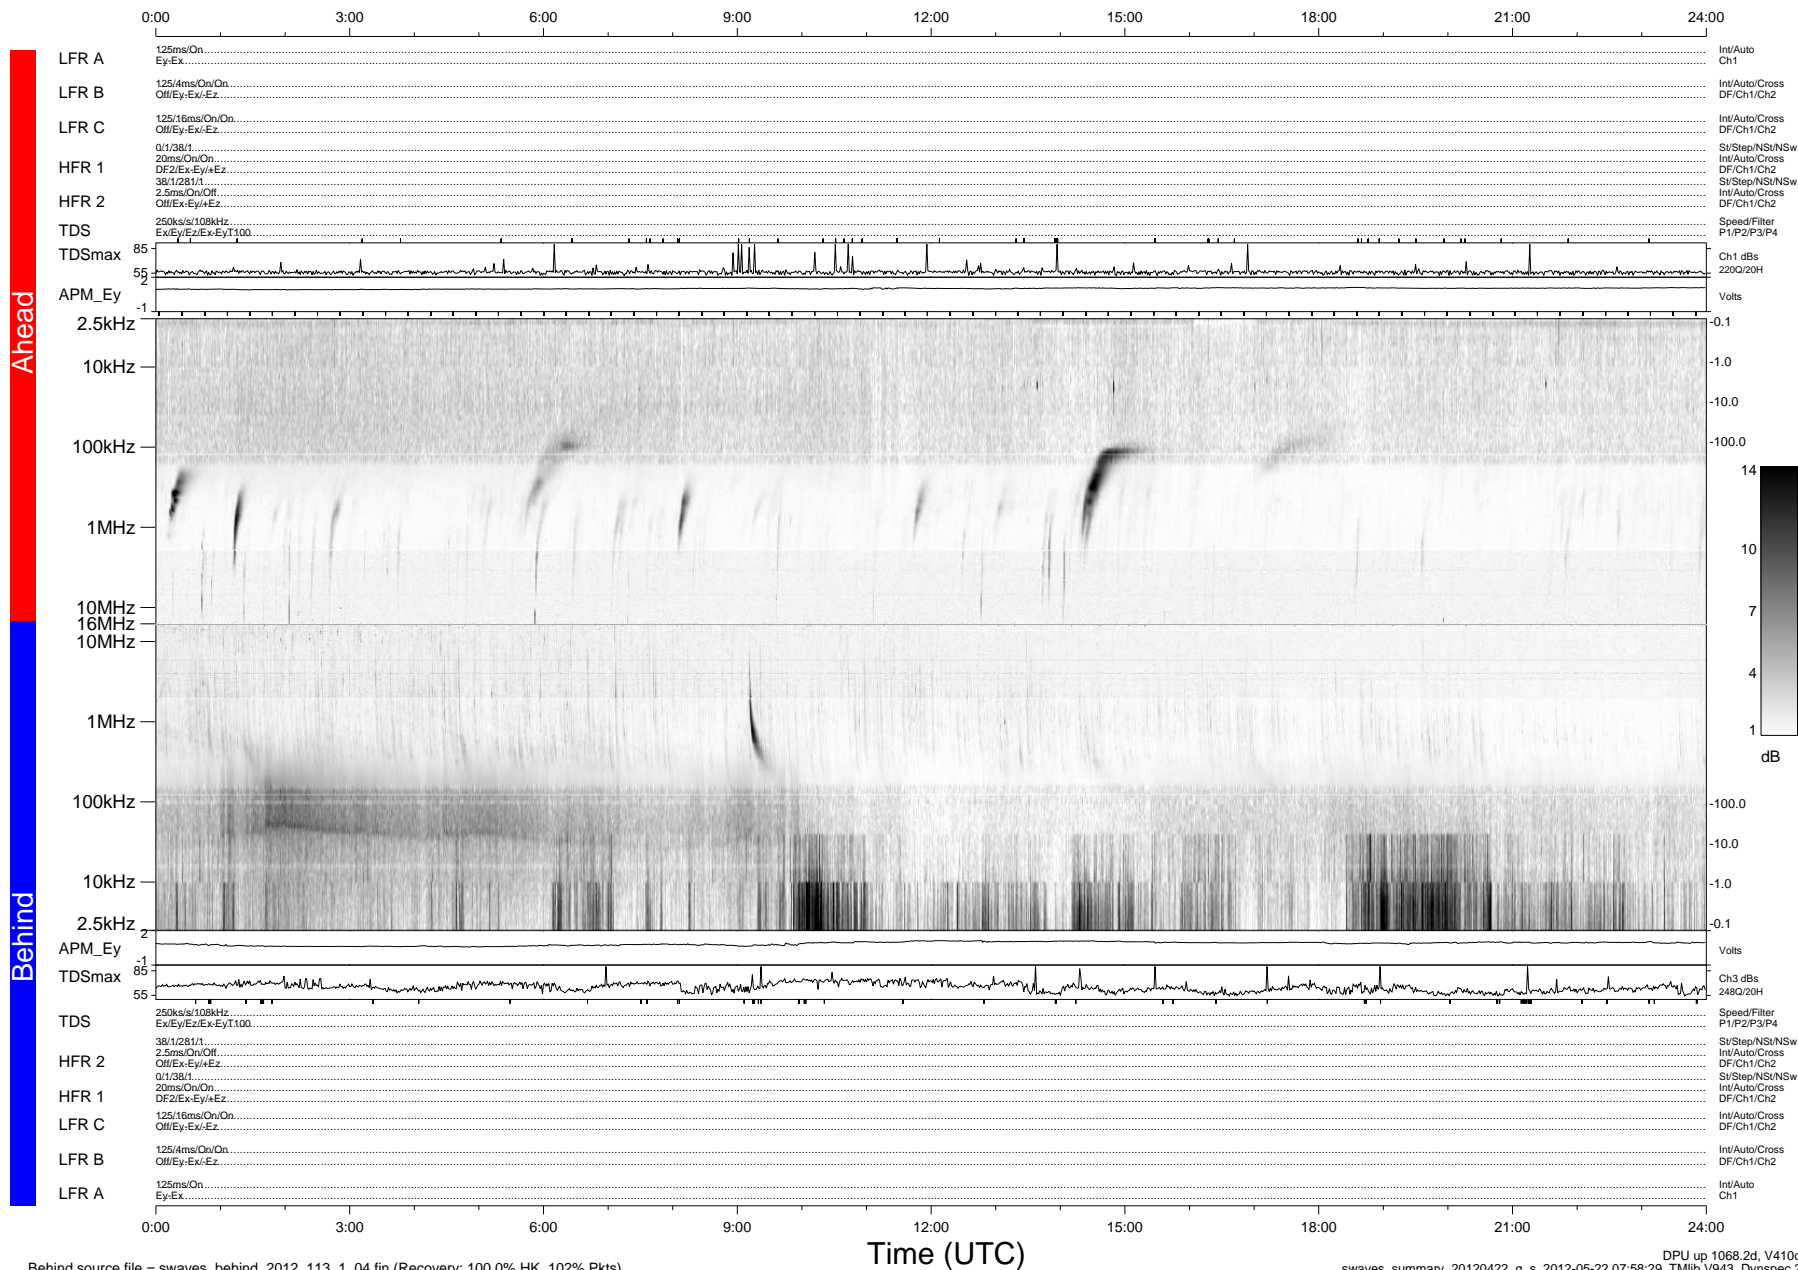

STEREO/WAVES Daily Summary - 22-Apr-2012 (DOY 113)

Ahead source file = swaves_ahead_2012_113_1_04.fin (Recovery:100.0% HK, 97% Pkts)

DPU up 992.4d, V410d14

Behind source file = swaves_behind_2012_113_1_04.fin (Recovery: 100.0% HK, 102% Pkts)

DPU up 1068.2d, V410d15
swaves_summary_20120422_g_s 2012-05-22 07:58:29, Tlib V943, Dynspec 20e