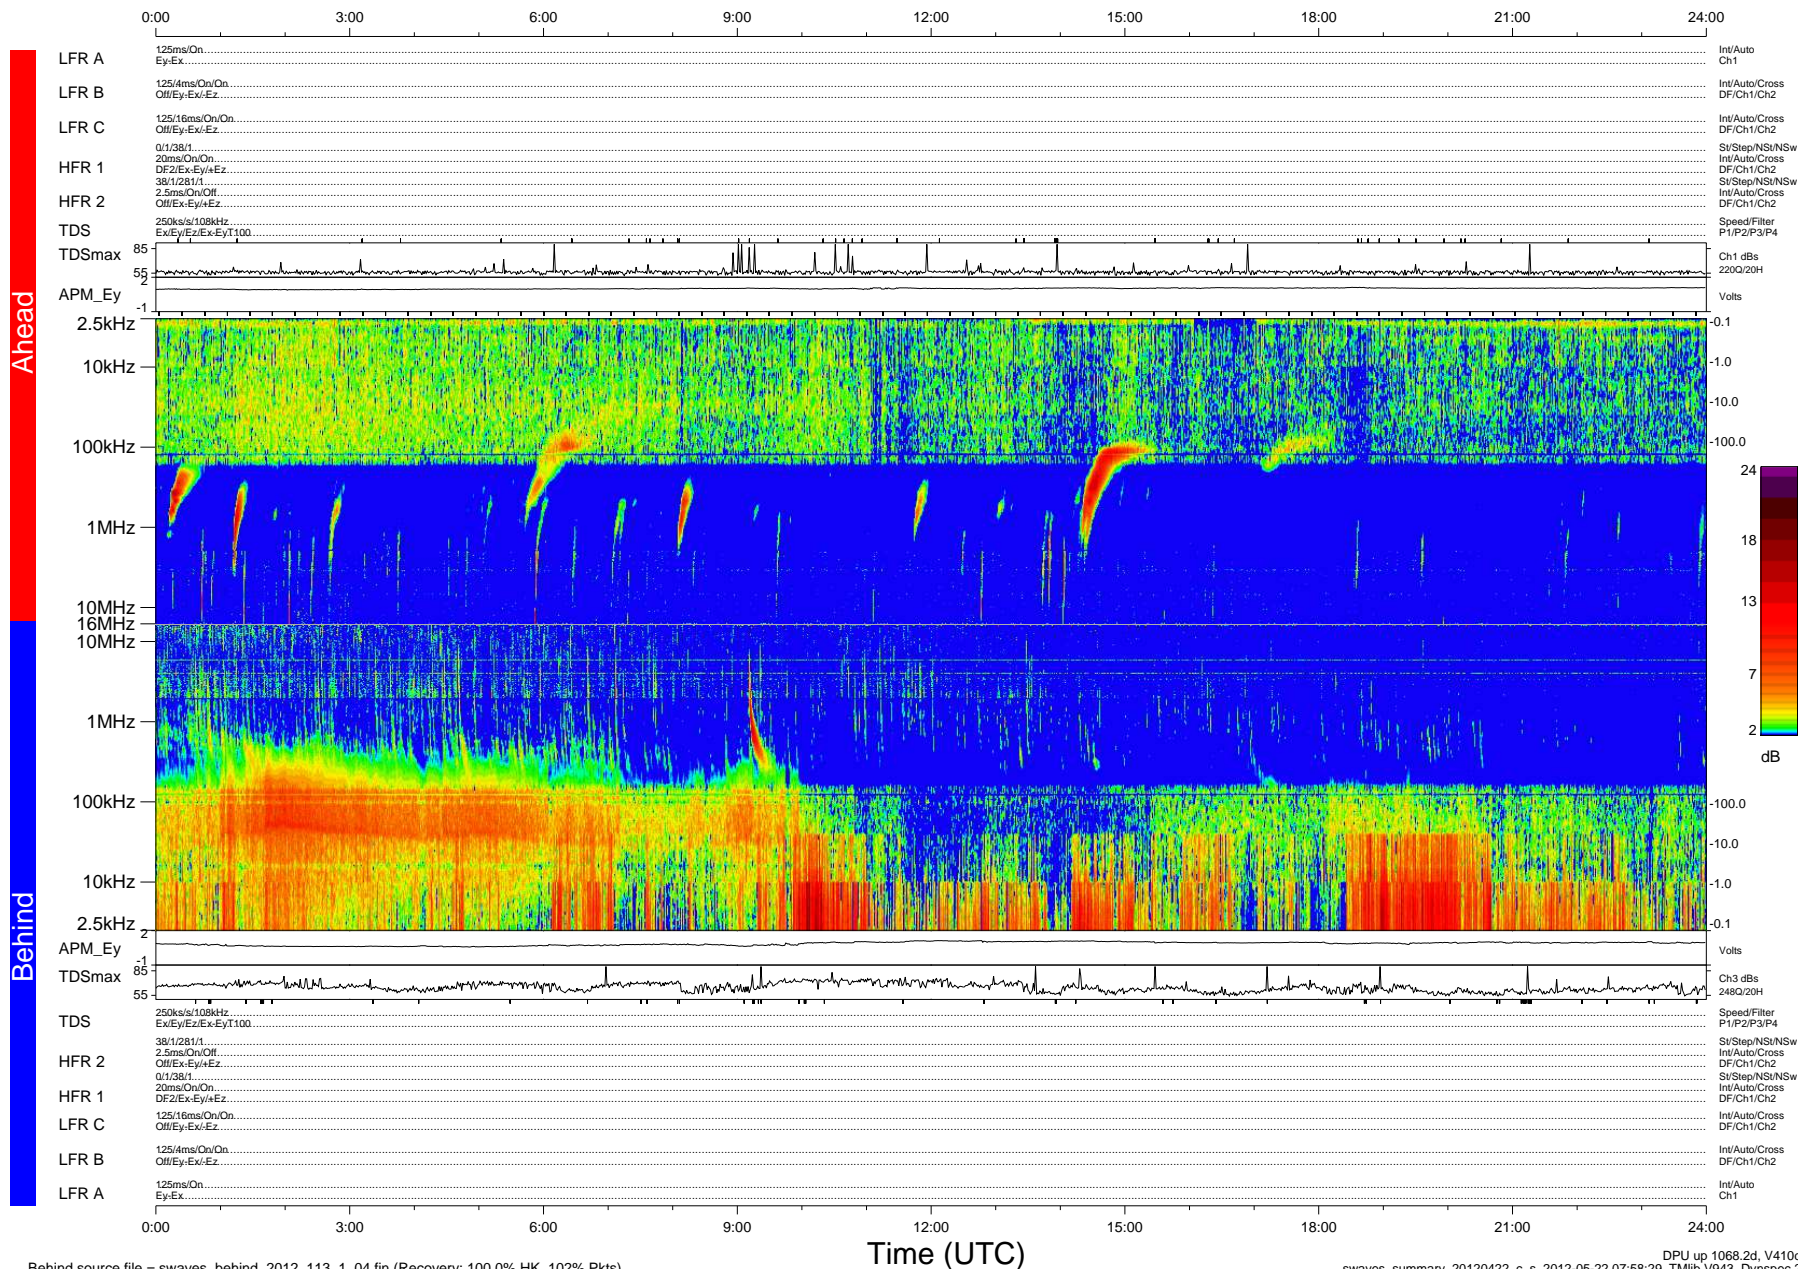

STEREO/WAVES Daily Summary - 22-Apr-2012 (DOY 113)

Ahead source file = swaves_ahead_2012_113_1_04.fin (Recovery:100.0% HK, 97% Pkts)

DPU up 992.4d, V410d14

Behind source file = swaves_behind_2012_113_1_04.fin (Recovery: 100.0% HK, 102% Pkts)

Time (UTC)

DPU up 1068.2d, V410d15
swaves_summary_20120422_c_s 2012-05-22 07:58:29, Tlib V943, Dynspec 20e