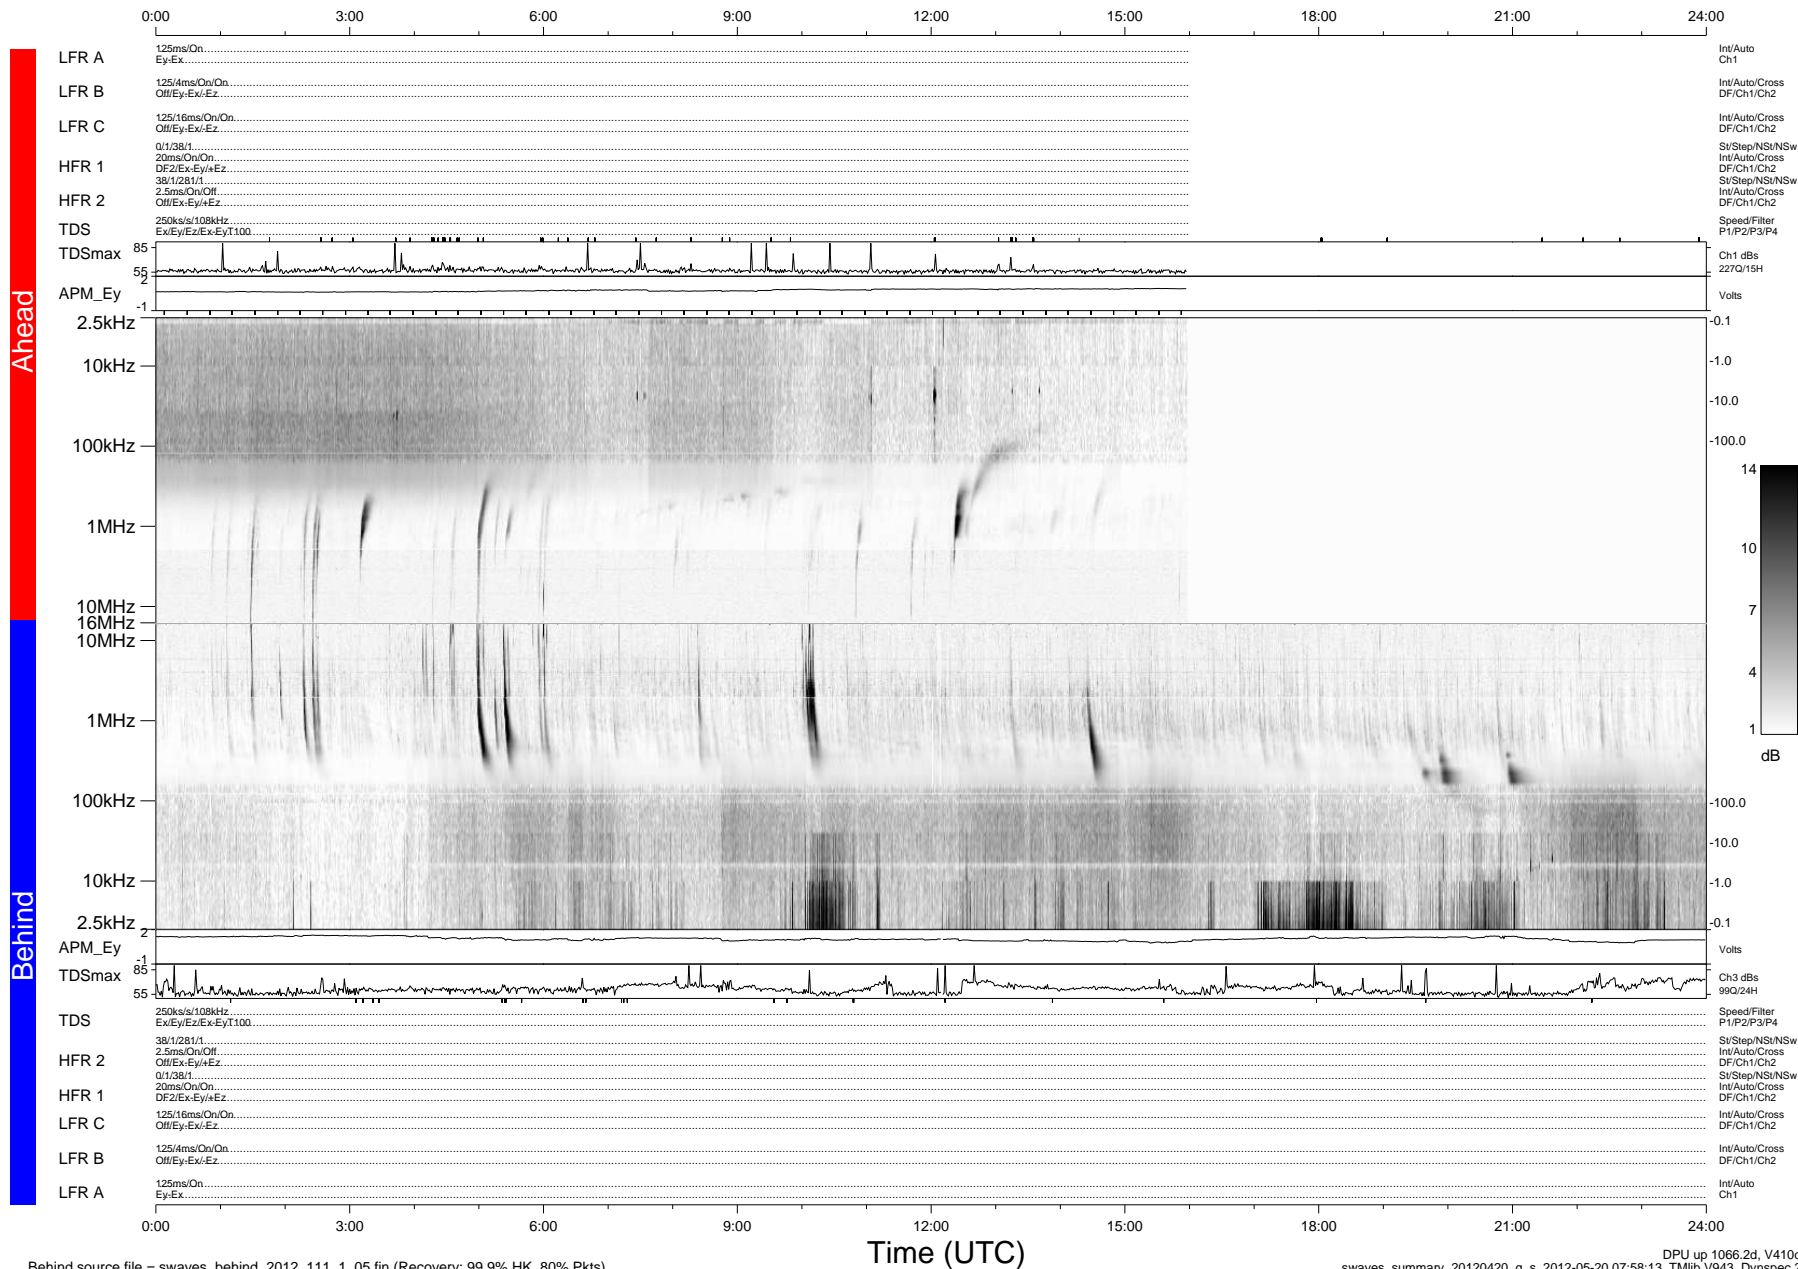

STEREO/WAVES Daily Summary - 20-Apr-2012 (DOY 111)

Ahead source file = swaves_ahead_2012_111_1_05.fin (Recovery:66.5% HK, 77% Pkts)

DPU up 990.1d, V410d14

Behind source file = swaves_behind_2012_111_1_05.fin (Recovery: 99.9% HK, 80% Pkts)

Time (UTC)

DPU up 1066.2d, V410d15
swaves_summary_20120420_g_s 2012-05-20 07:58:13, Tlib V943, Dynspec 20e