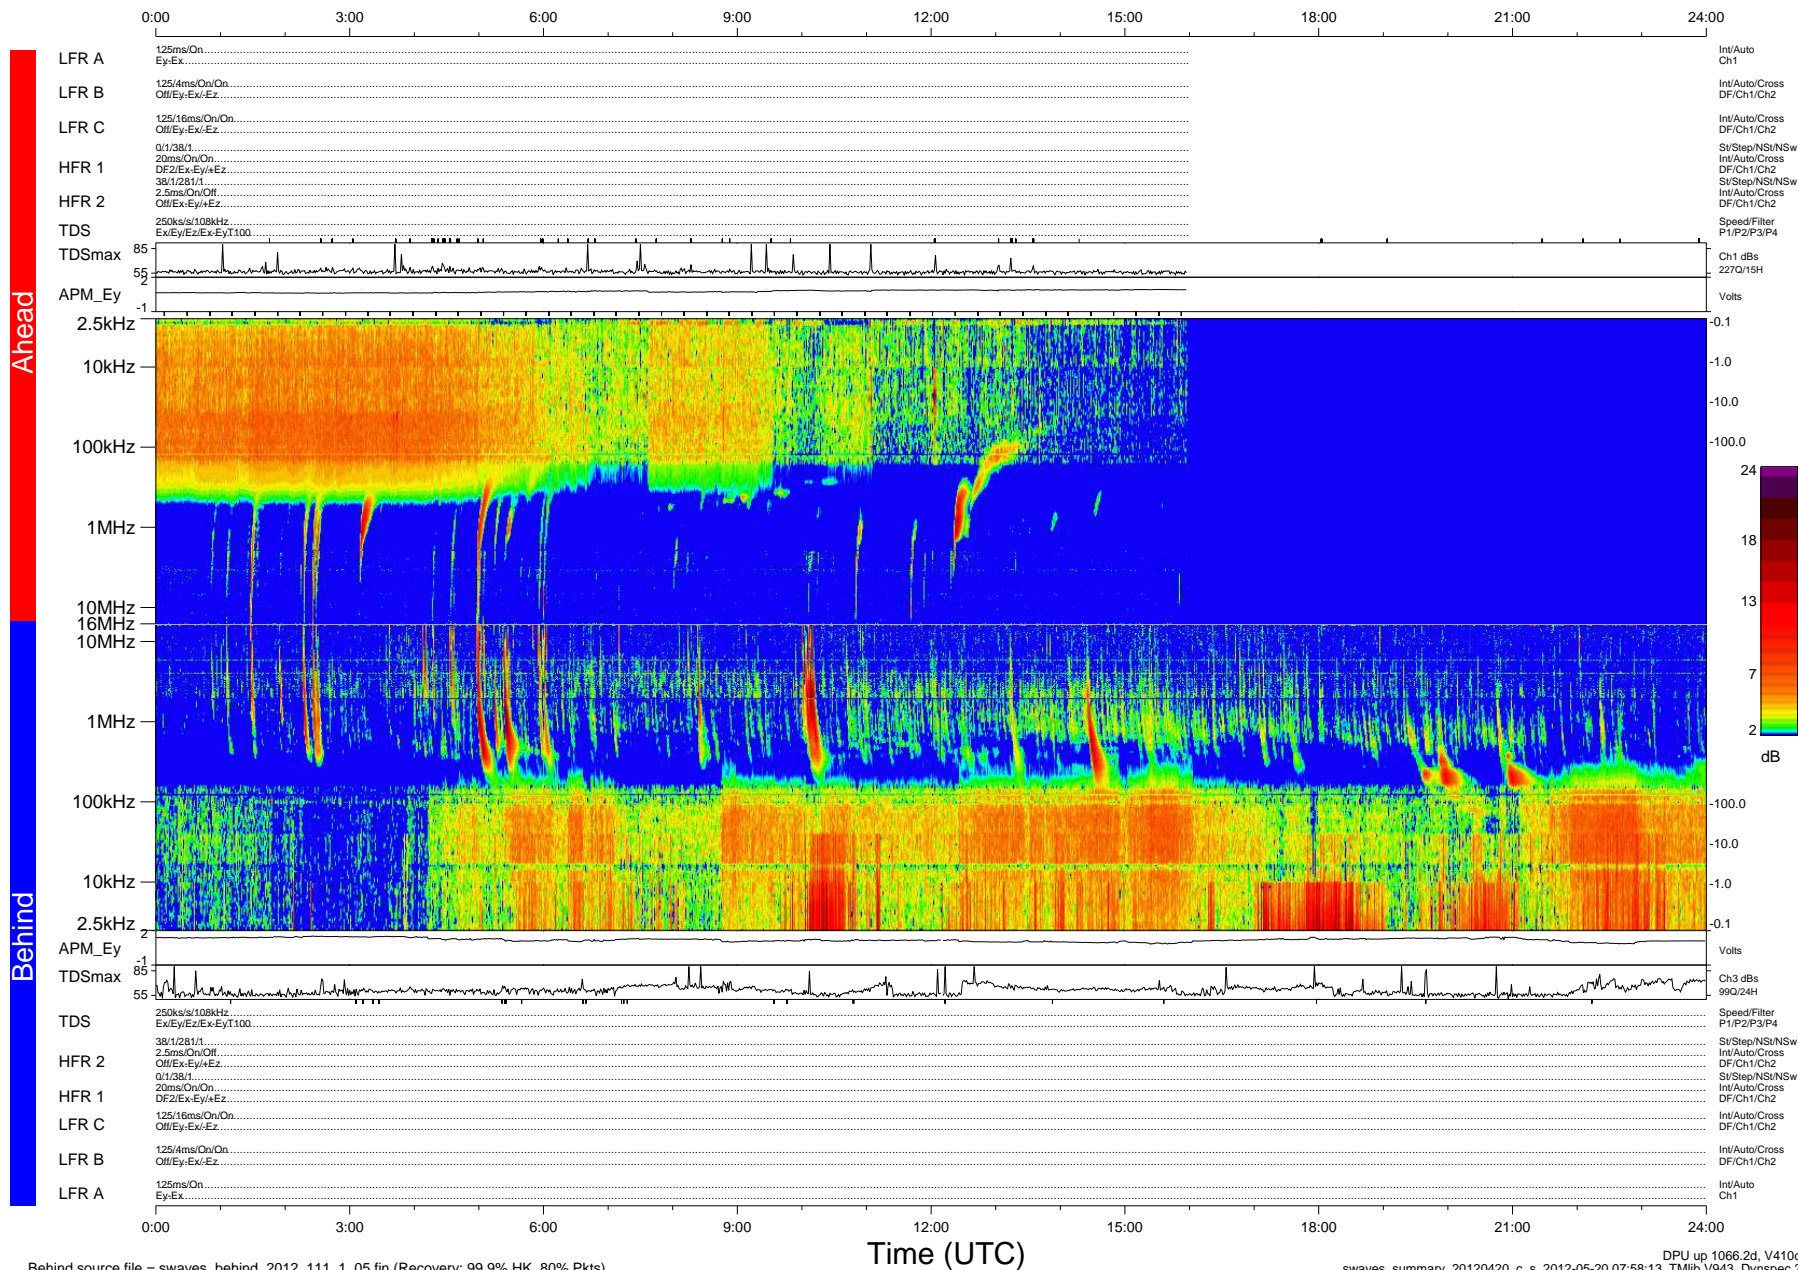

STEREO/WAVES Daily Summary - 20-Apr-2012 (DOY 111)

Ahead source file = swaves_ahead_2012_111_1_05.fin (Recovery:66.5% HK, 77% Pkts)

DPU up 990.1d, V410d14

Behind source file = swaves_behind_2012_111_1_05.fin (Recovery: 99.9% HK, 80% Pkts)

Time (UTC)

DPU up 1066.2d, V410d15
swaves_summary_20120420_c_s 2012-05-20 07:58:13, Tlib V943, Dynspec 20e