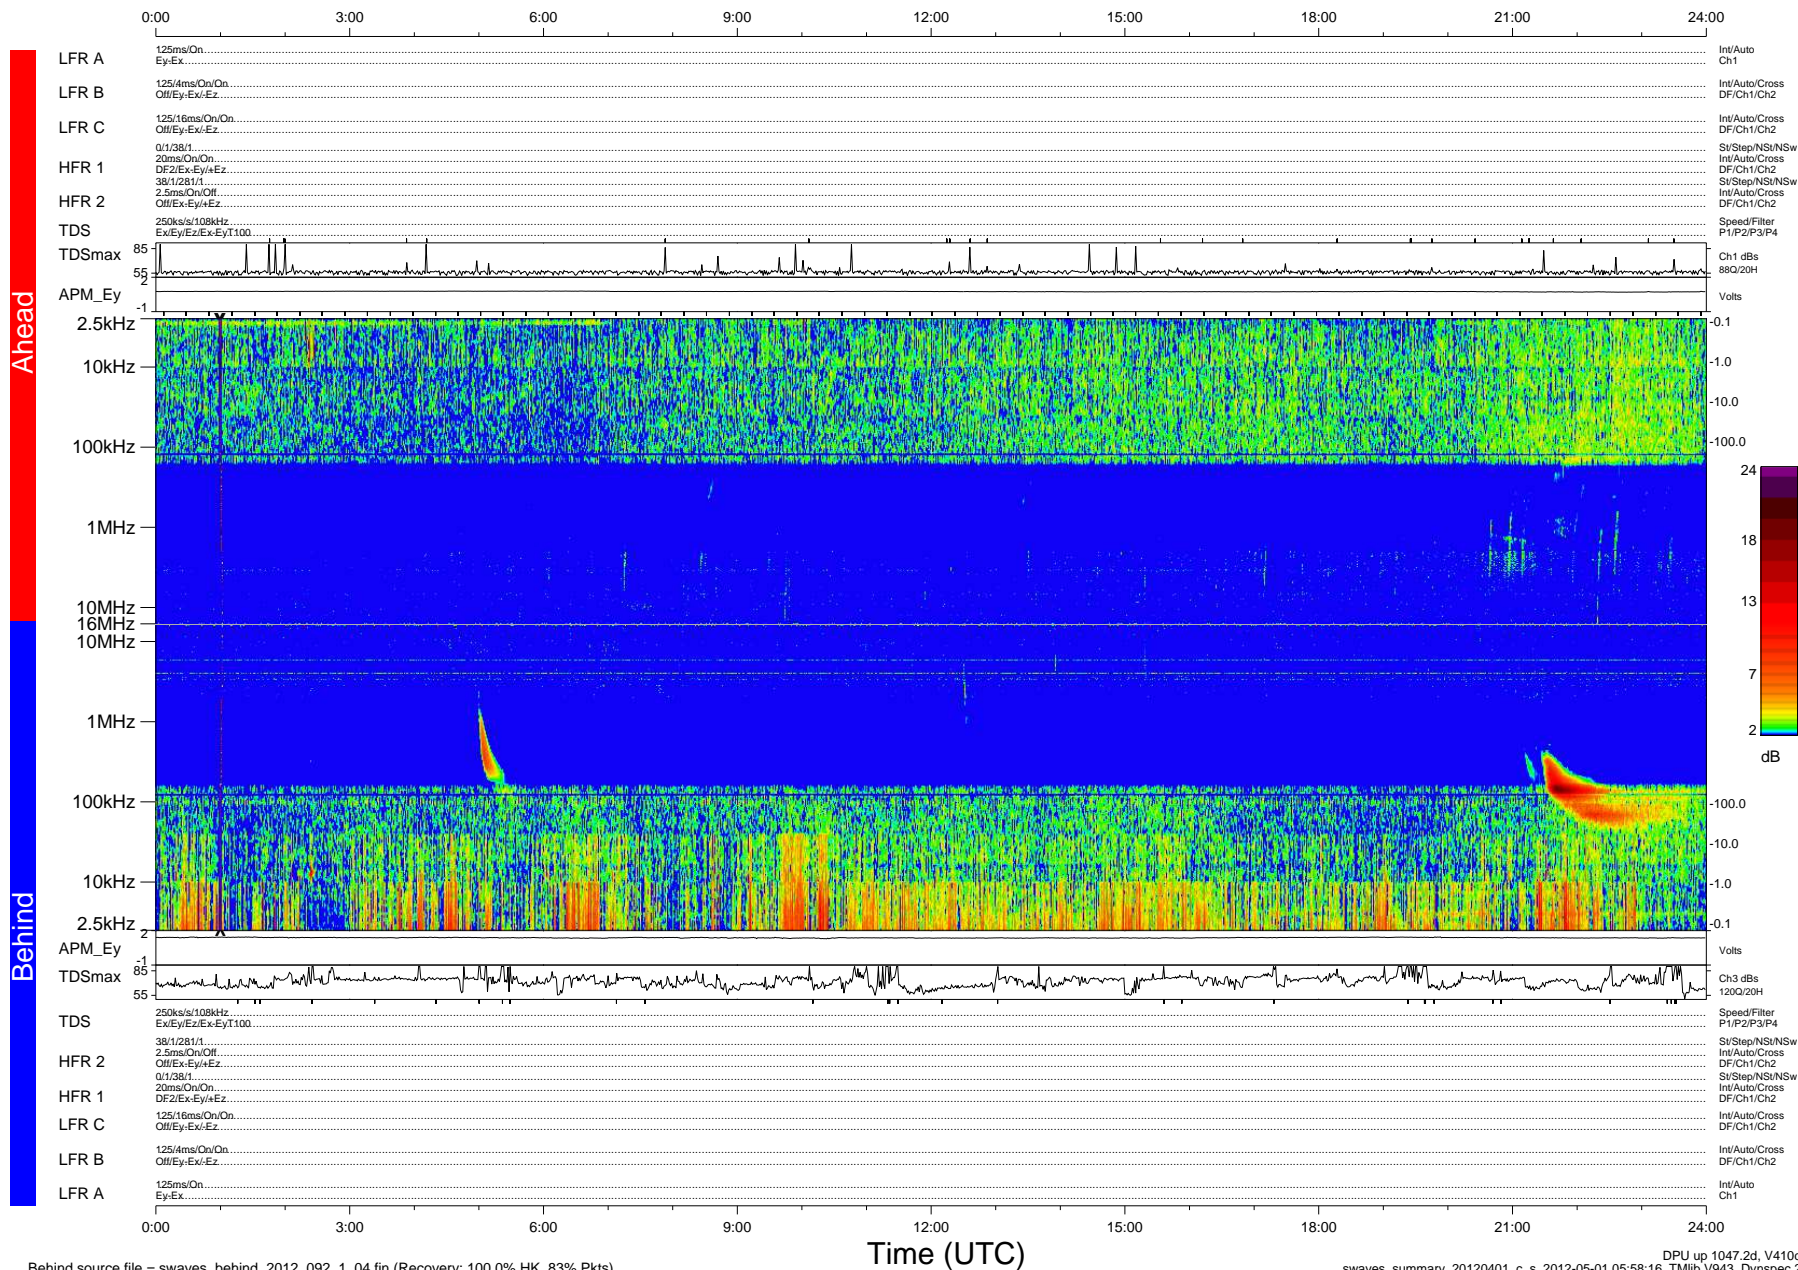

STEREO/WAVES Daily Summary - 01-Apr-2012 (DOY 092)

Ahead source file = swaves_ahead_2012_092_1_04.fin (Recovery:100.0% HK, 78% Pkts)

DPU up 971.4d, V410d14

Behind source file = swaves_behind_2012_092_1_04.fin (Recovery: 100.0% HK, 83% Pkts)

Time (UTC)

DPU up 1047.2d, V410d15
swaves_summary_20120401_c_s 2012-05-01 05:58:16, Tlib V943, Dynspec 20e