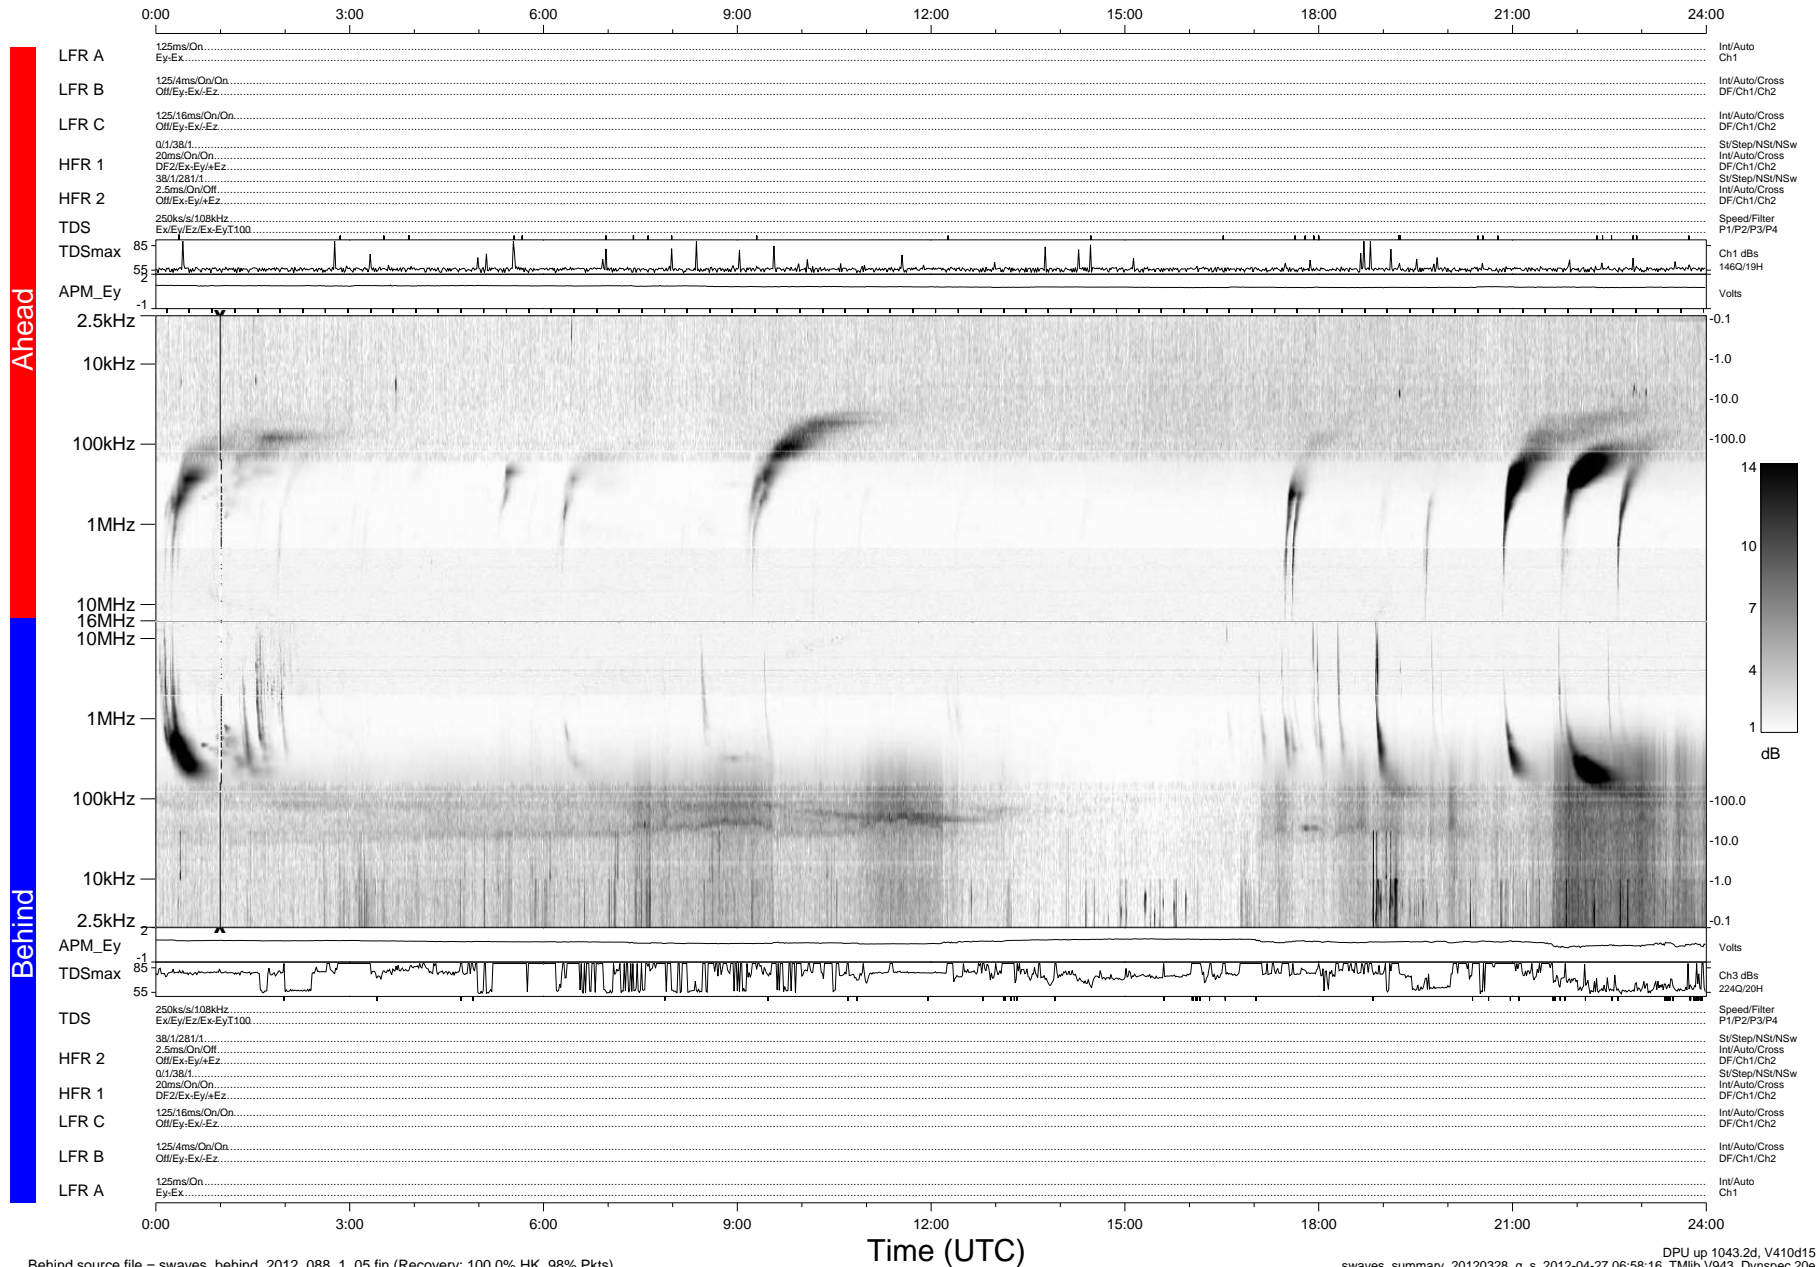

STEREO/WAVES Daily Summary - 28-Mar-2012 (DOY 088)

Ahead source file = swaves_ahead_2012_088_1_05.fin (Recovery:100.0% HK, 86% Pkts)

DPU up 967.4d, V410d14

Behind source file = swaves_behind_2012_088_1_05.fin (Recovery: 100.0% HK, 98% Pkts)

Time (UTC)

DPU up 1043.2d, V410d15
swaves_summary_20120328_g_s 2012-04-27 06:58:16, TMIib V943, Dynspec 20e