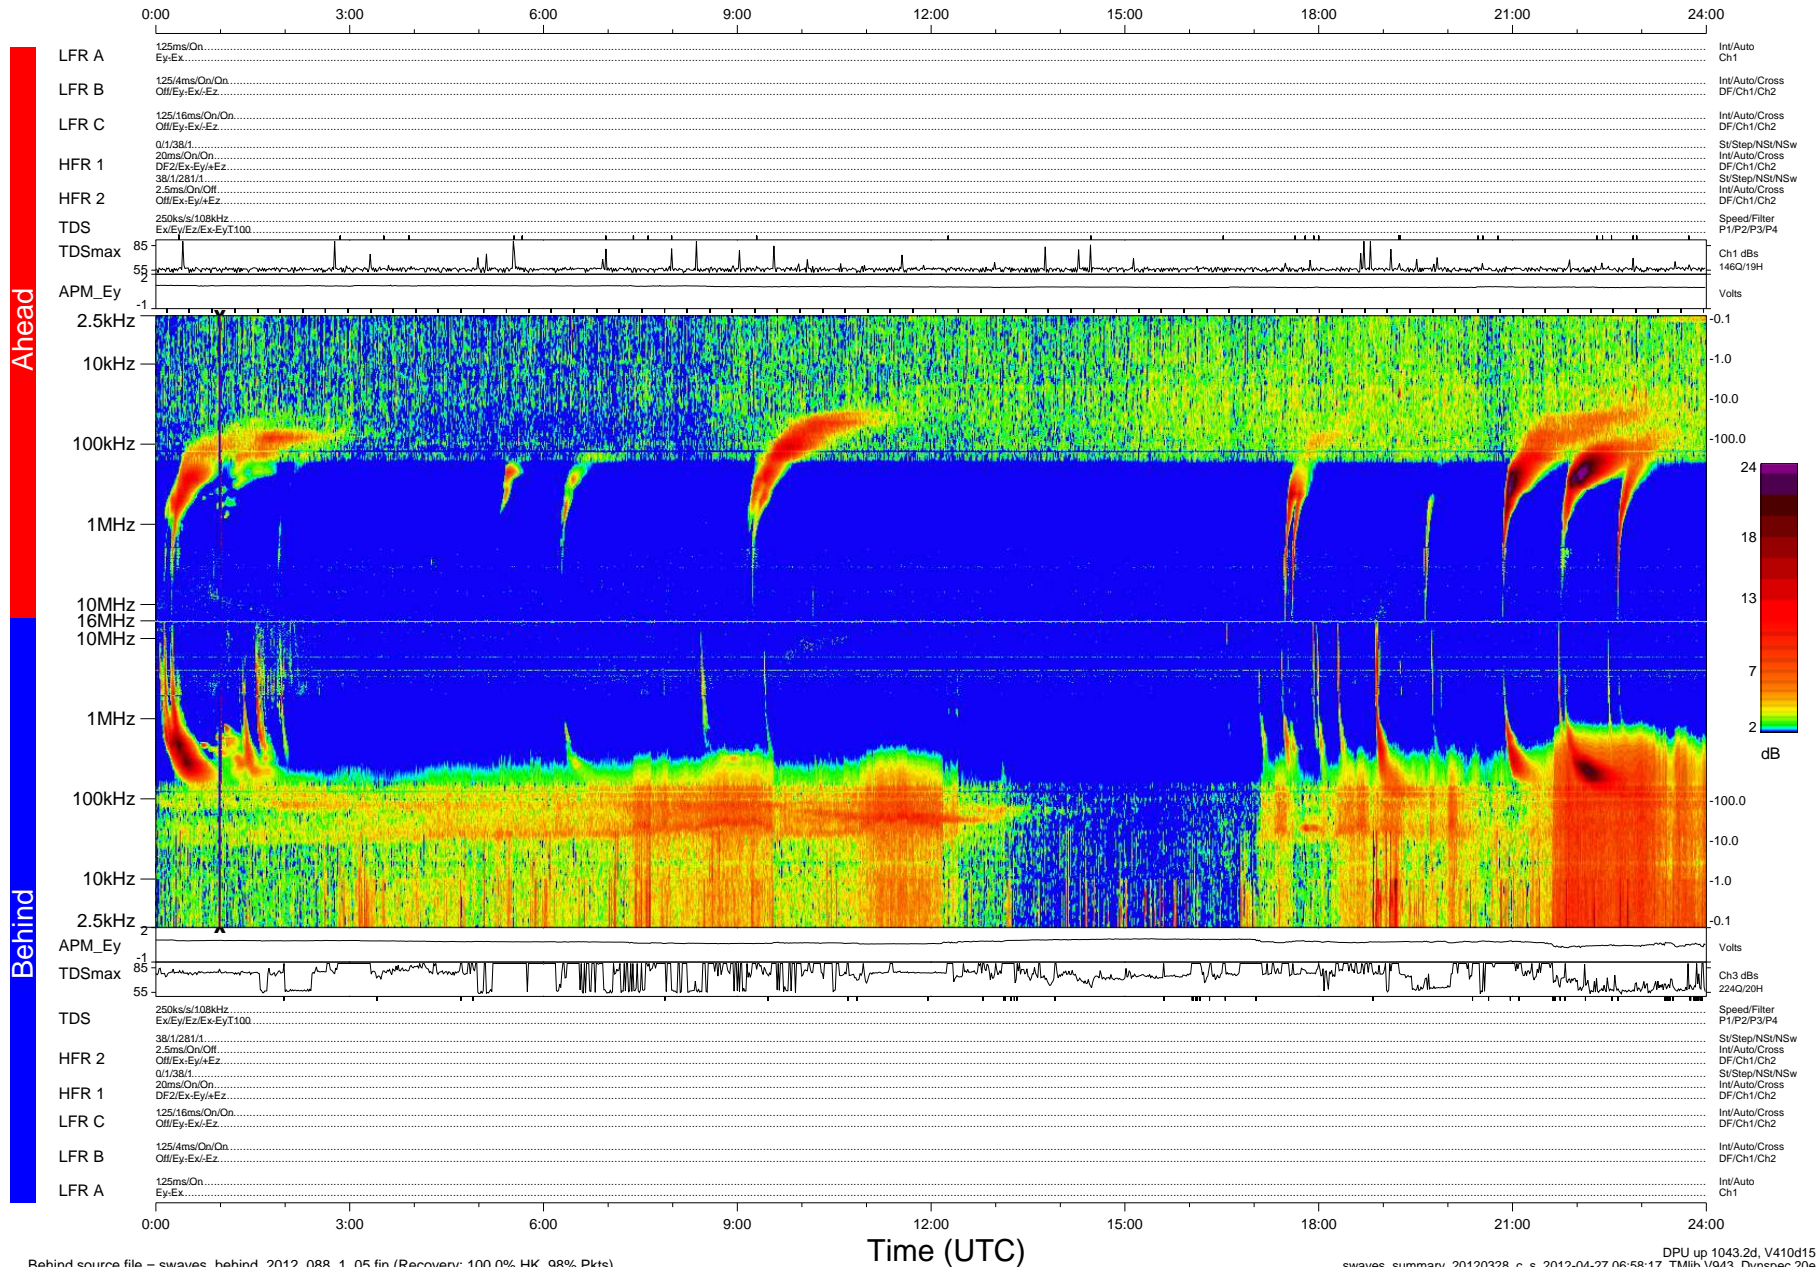

STEREO/WAVES Daily Summary - 28-Mar-2012 (DOY 088)

Ahead source file = swaves_ahead_2012_088_1_05.fin (Recovery:100.0% HK, 86% Pkts)

DPU up 967.4d, V410d14

Behind source file = swaves_behind_2012_088_1_05.fin (Recovery: 100.0% HK, 98% Pkts)

Time (UTC)

DPU up 1043.2d, V410d15
swaves_summary_20120328_c_s 2012-04-27 06:58:17, TLib V943, Dynspec 20e