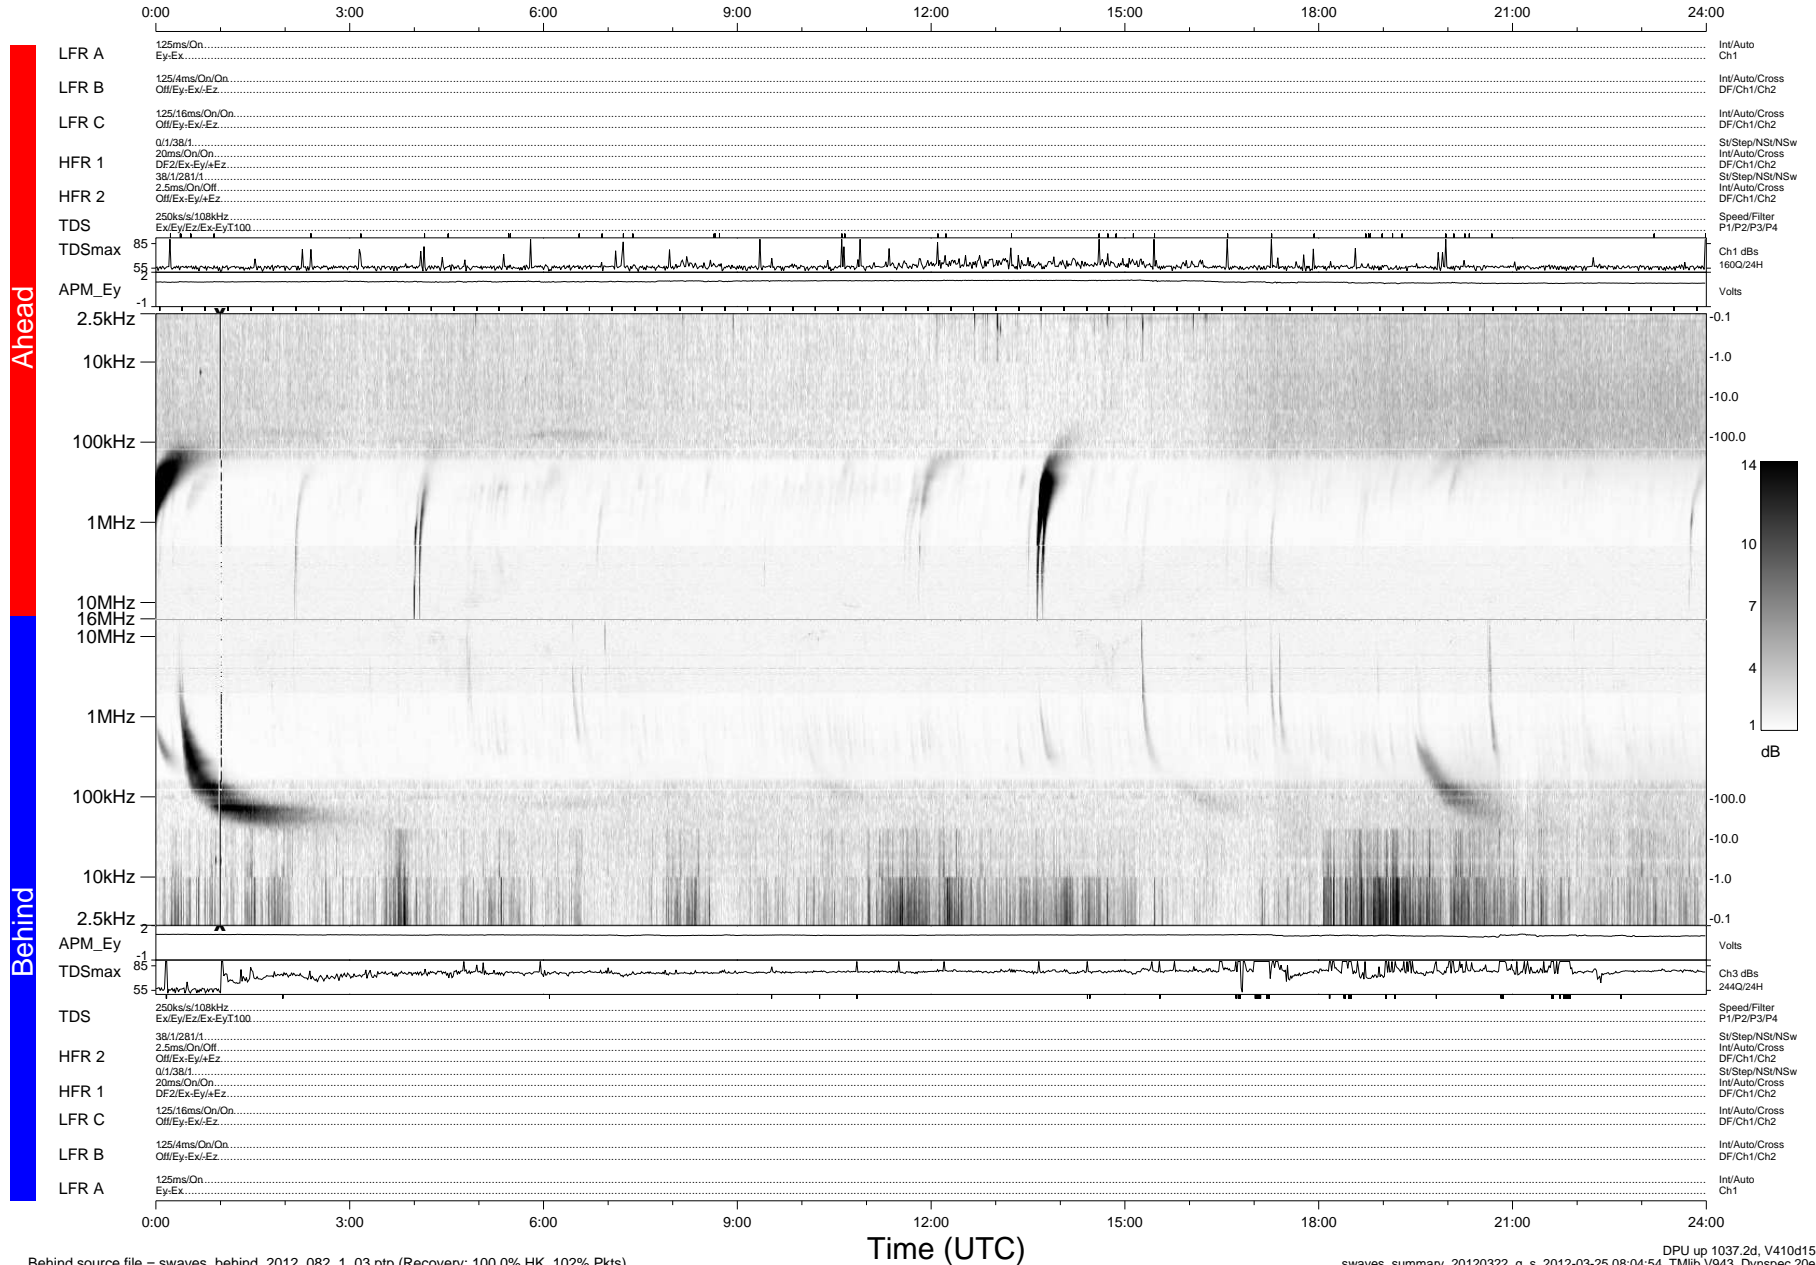

STEREO/WAVES Daily Summary - 22-Mar-2012 (DOY 082)

Ahead source file = swaves_ahead_2012_082_1_03.ptp (Recovery:100.0% HK, 89% Pkts)

DPU up 961.4d, V410d14

Behind source file = swaves_behind_2012_082_1_03.ptp (Recovery: 100.0% HK, 102% Pkts)

Time (UTC)

DPU up 1037.2d, V410d15
swaves_summary_20120322_g_s 2012-03-25 08:04:54, TLib V943, Dynspec 20e