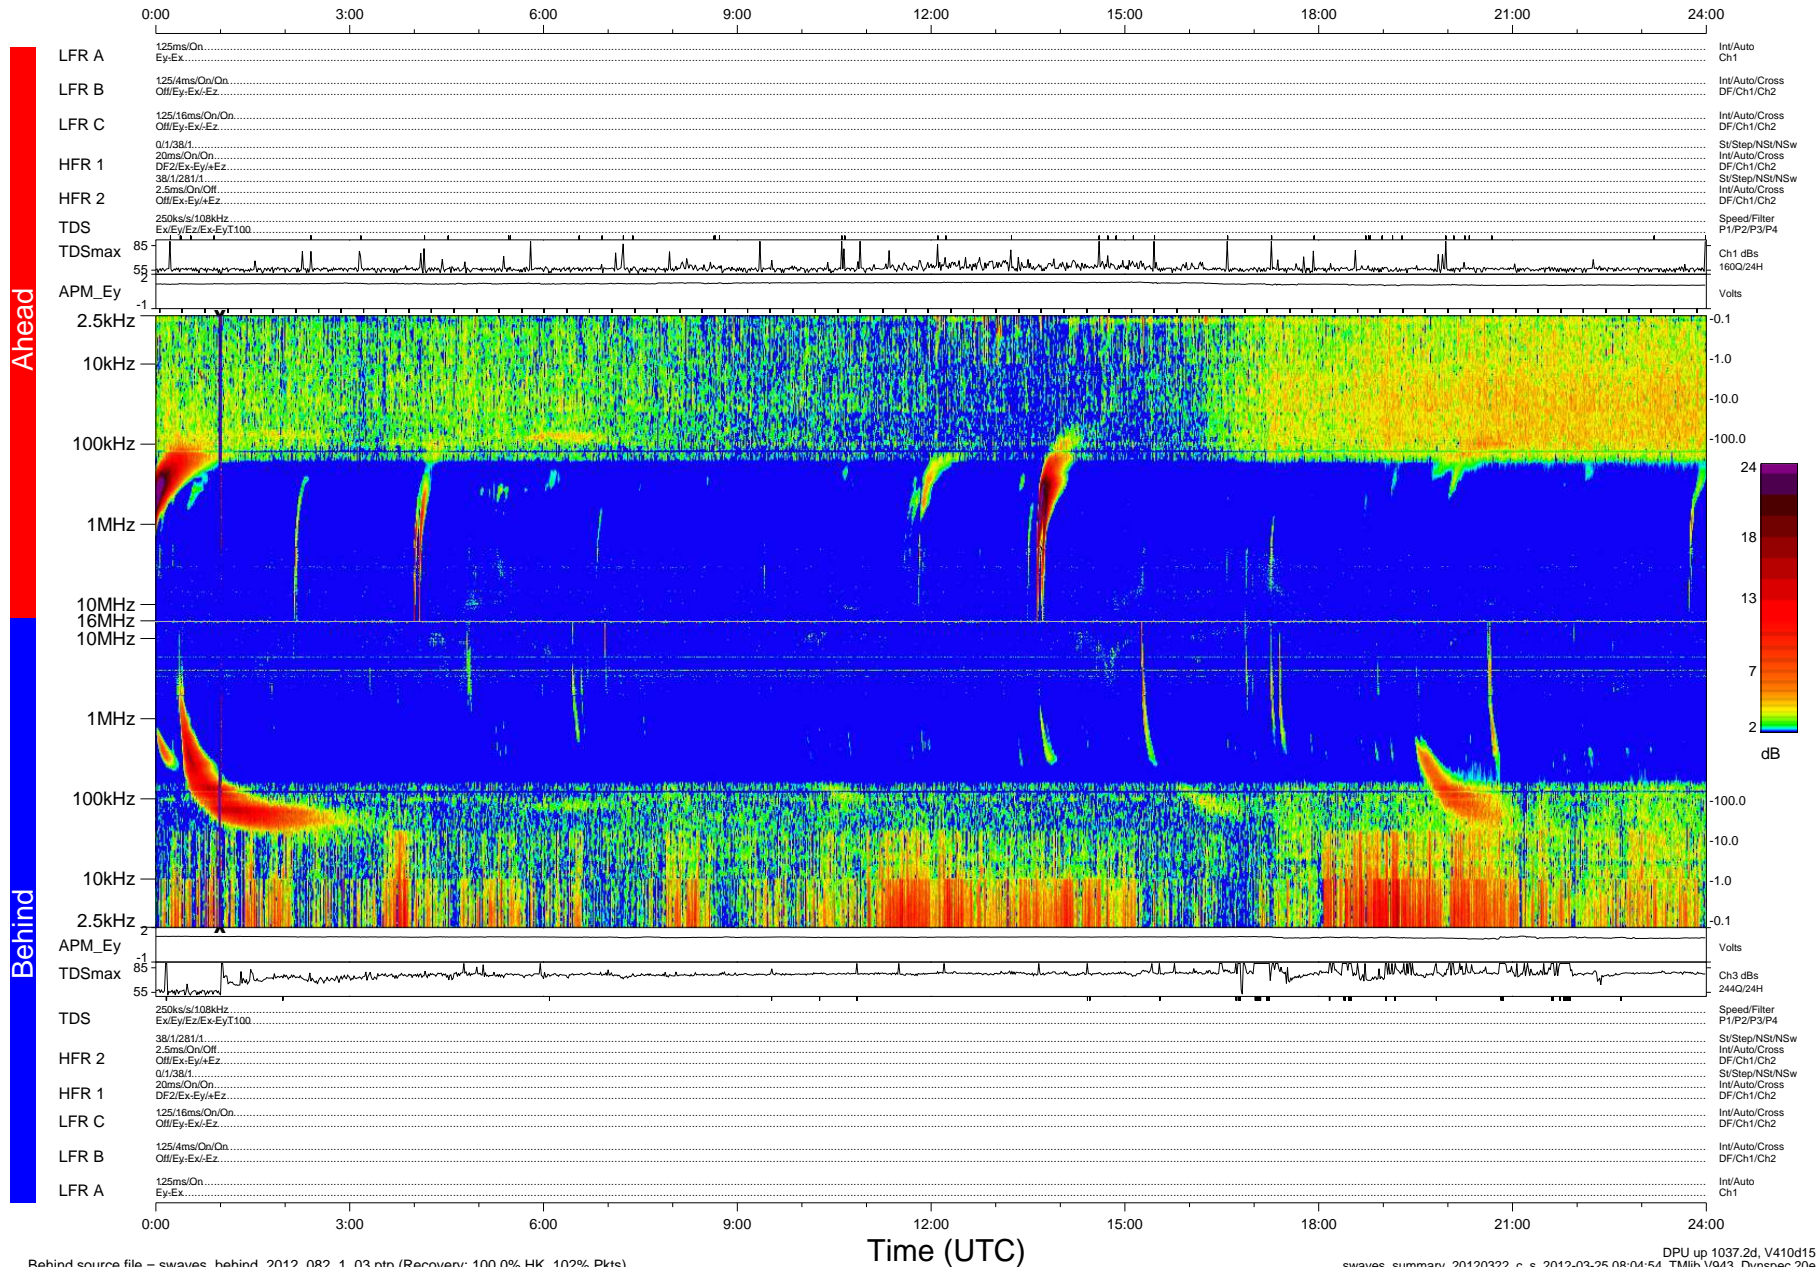

STEREO/WAVES Daily Summary - 22-Mar-2012 (DOY 082)

Ahead source file = swaves_ahead_2012_082_1_03.ptp (Recovery:100.0% HK, 89% Pkts)

DPU up 961.4d, V410d14

Behind source file = swaves_behind_2012_082_1_03.ptp (Recovery: 100.0% HK, 102% Pkts)

DPU up 1037.2d, V410d15
swaves_summary_20120322_c_s 2012-03-25 08:04:54, Tlib V943, Dynspec 20e