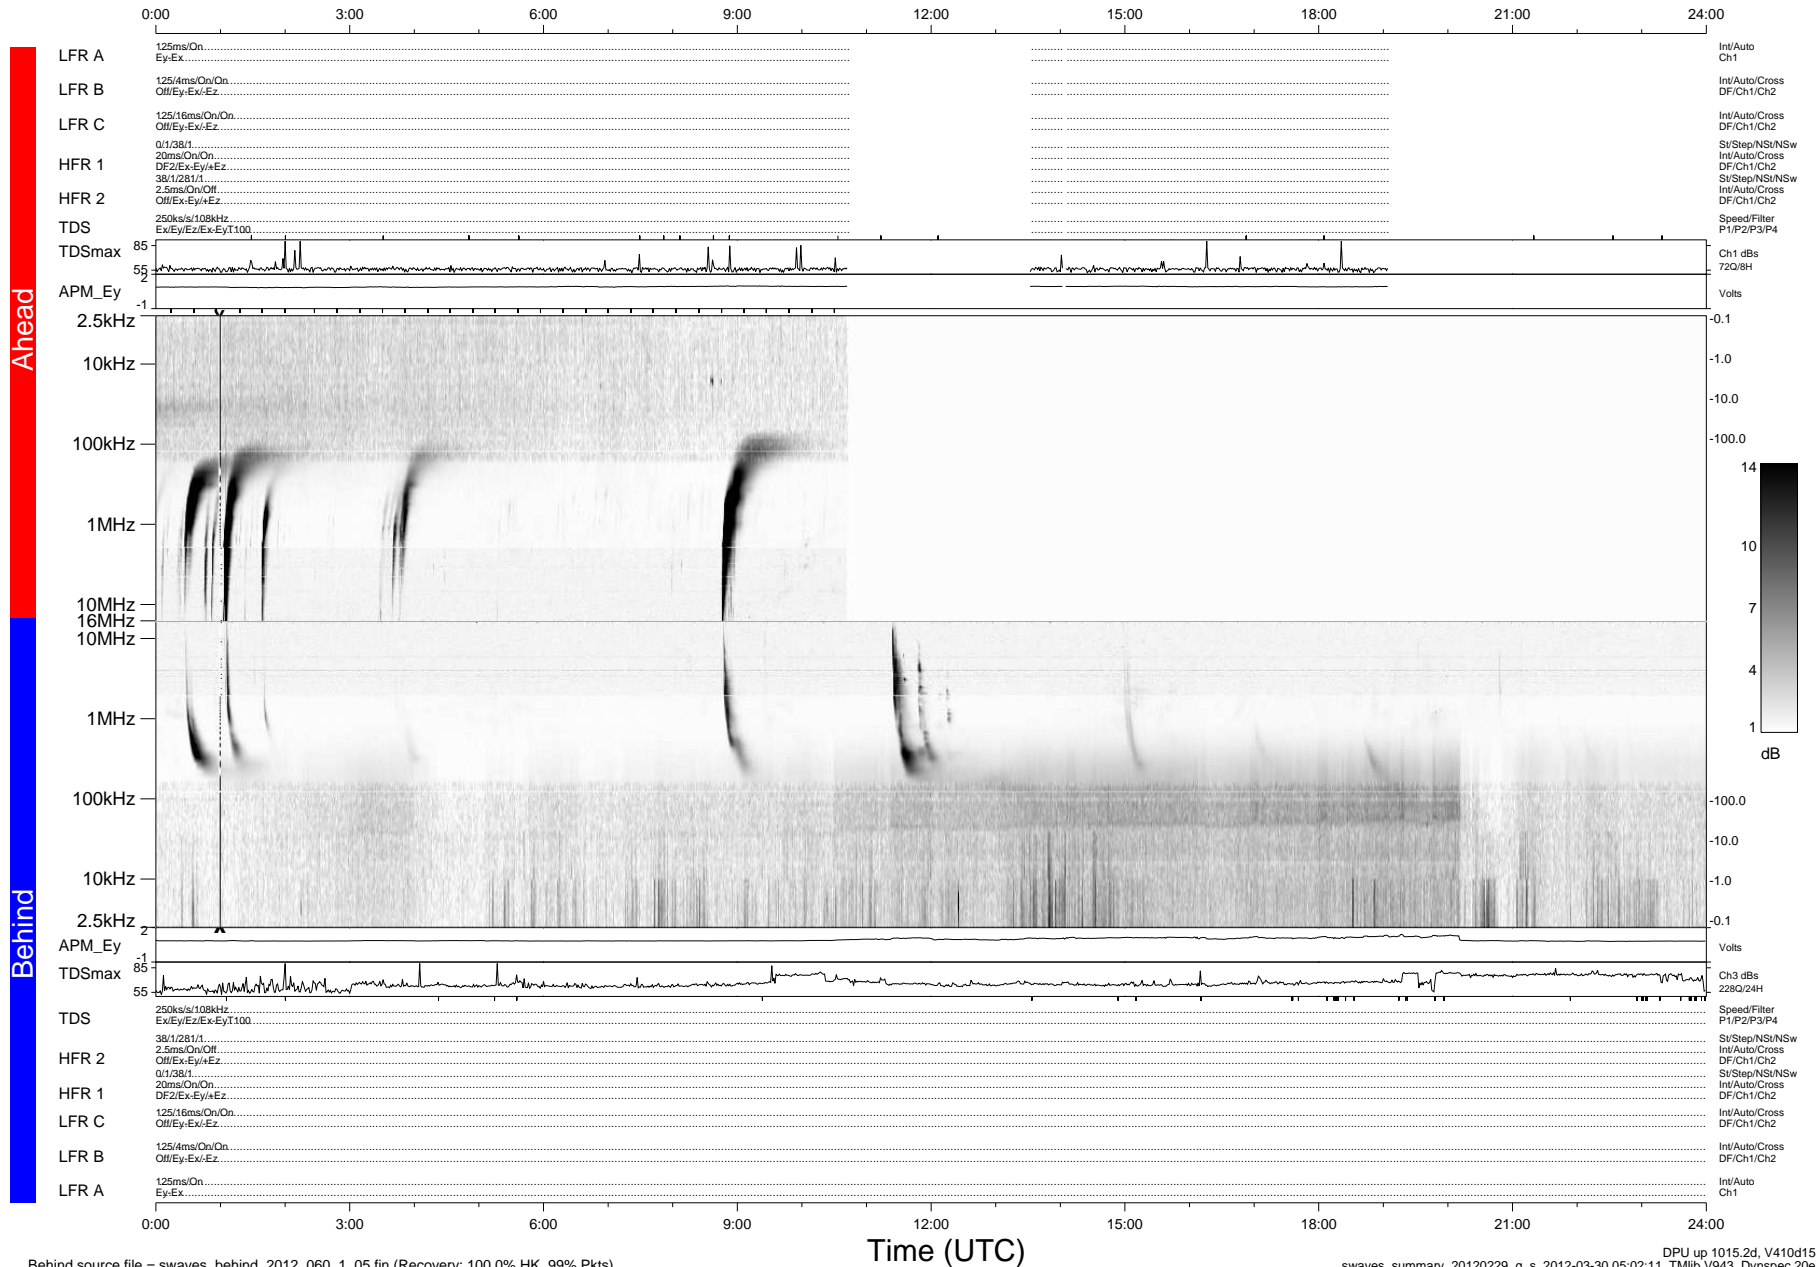

STEREO/WAVES Daily Summary - 29-Feb-2012 (DOY 060)

Ahead source file = swaves_ahead_2012_060_1_04.fin (Recovery:67.6% HK, 40% Pkts)

DPU up 939.2d, V410d14

Behind source file = swaves_behind_2012_060_1_05.fin (Recovery: 100.0% HK, 99% Pkts)

DPU up 1015.2d, V410d15
swaves_summary_20120229_g_s 2012-03-30 05:02:11, Tlib V943, Dynspec 20e