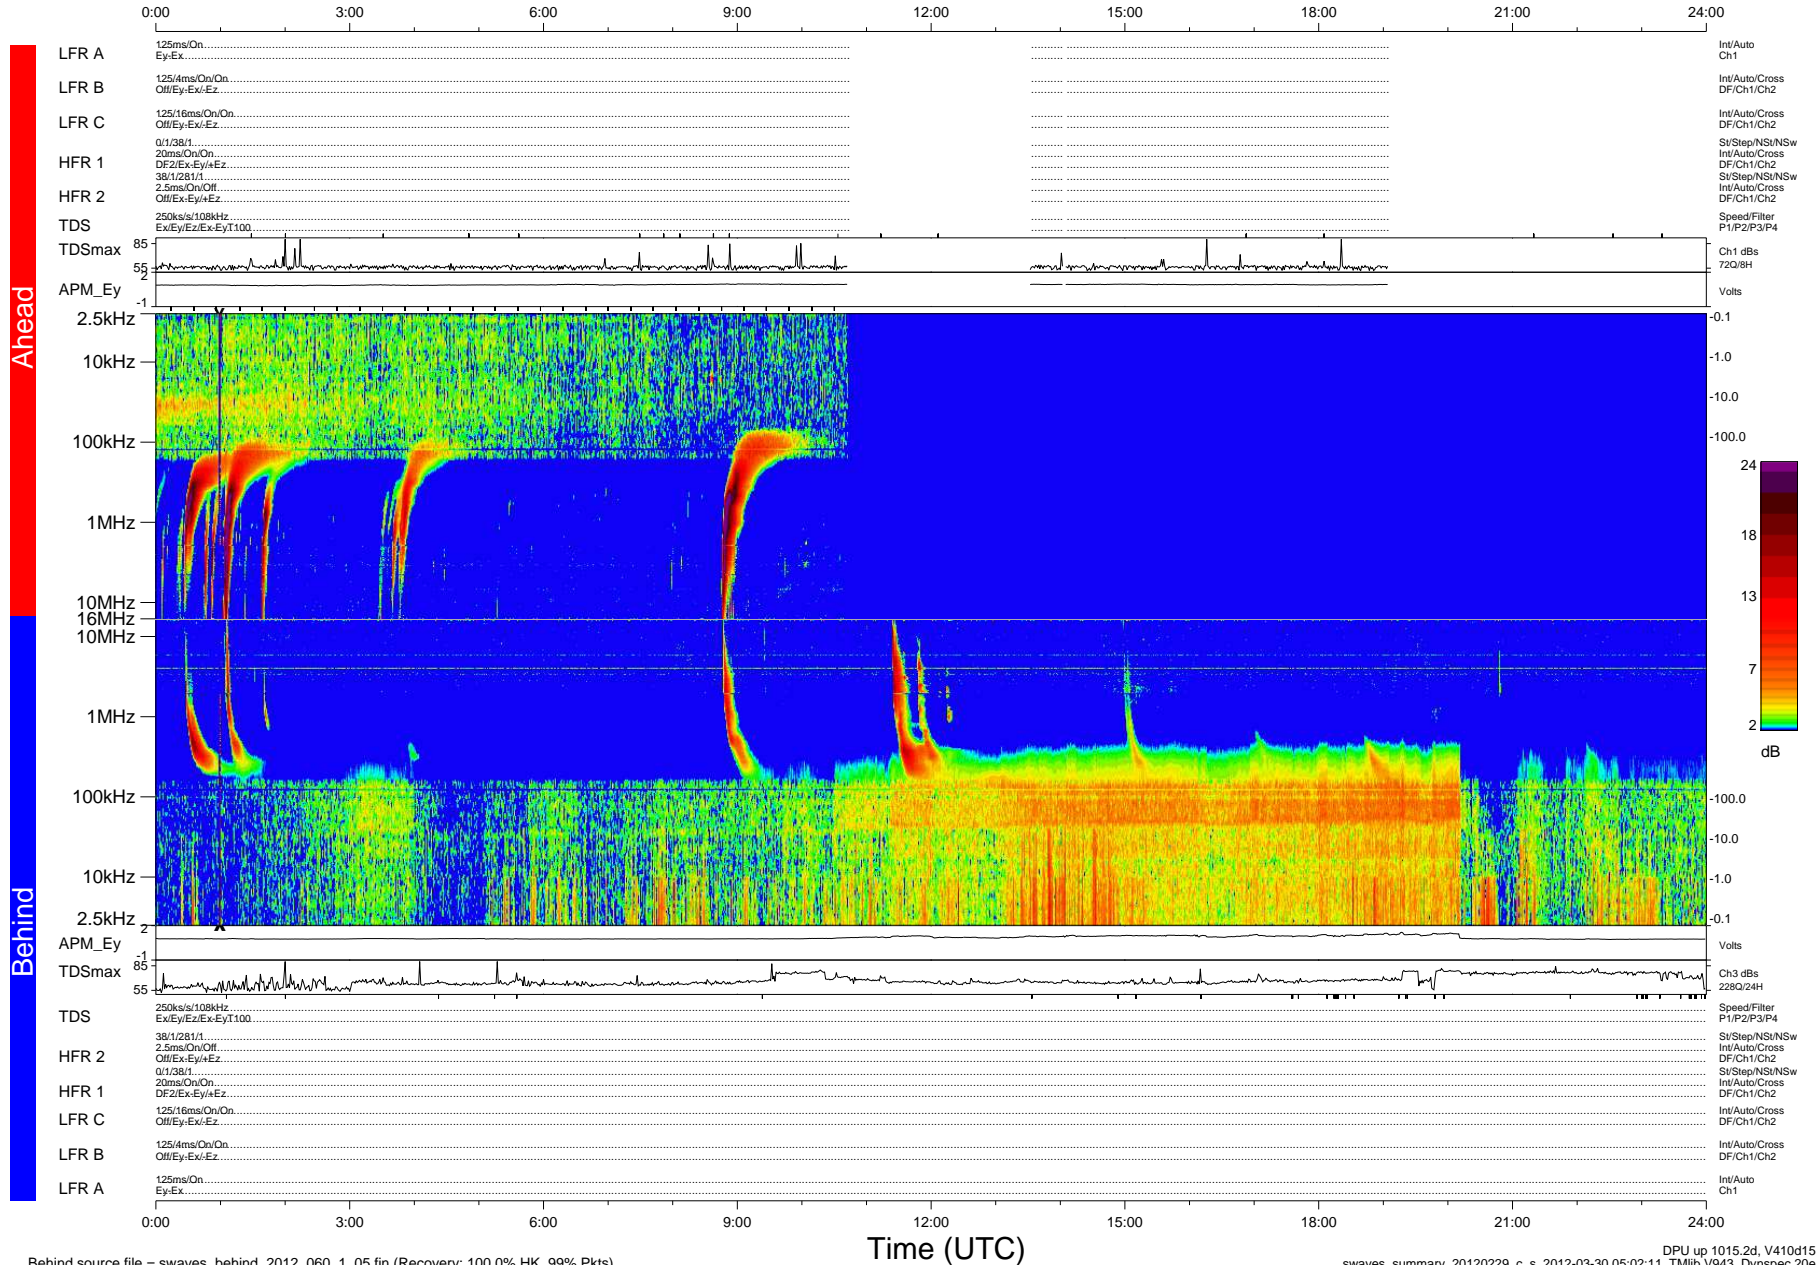

STEREO/WAVES Daily Summary - 29-Feb-2012 (DOY 060)

Ahead source file = swaves_ahead_2012_060_1_04.fin (Recovery:67.6% HK, 40% Pkts)

DPU up 939.2d, V410d14

Behind source file = swaves_behind_2012_060_1_05.fin (Recovery: 100.0% HK, 99% Pkts)

Time (UTC)

DPU up 1015.2d, V410d15
swaves_summary_20120229_c_s 2012-03-30 05:02:11, Tlib V943, Dynspec 20e