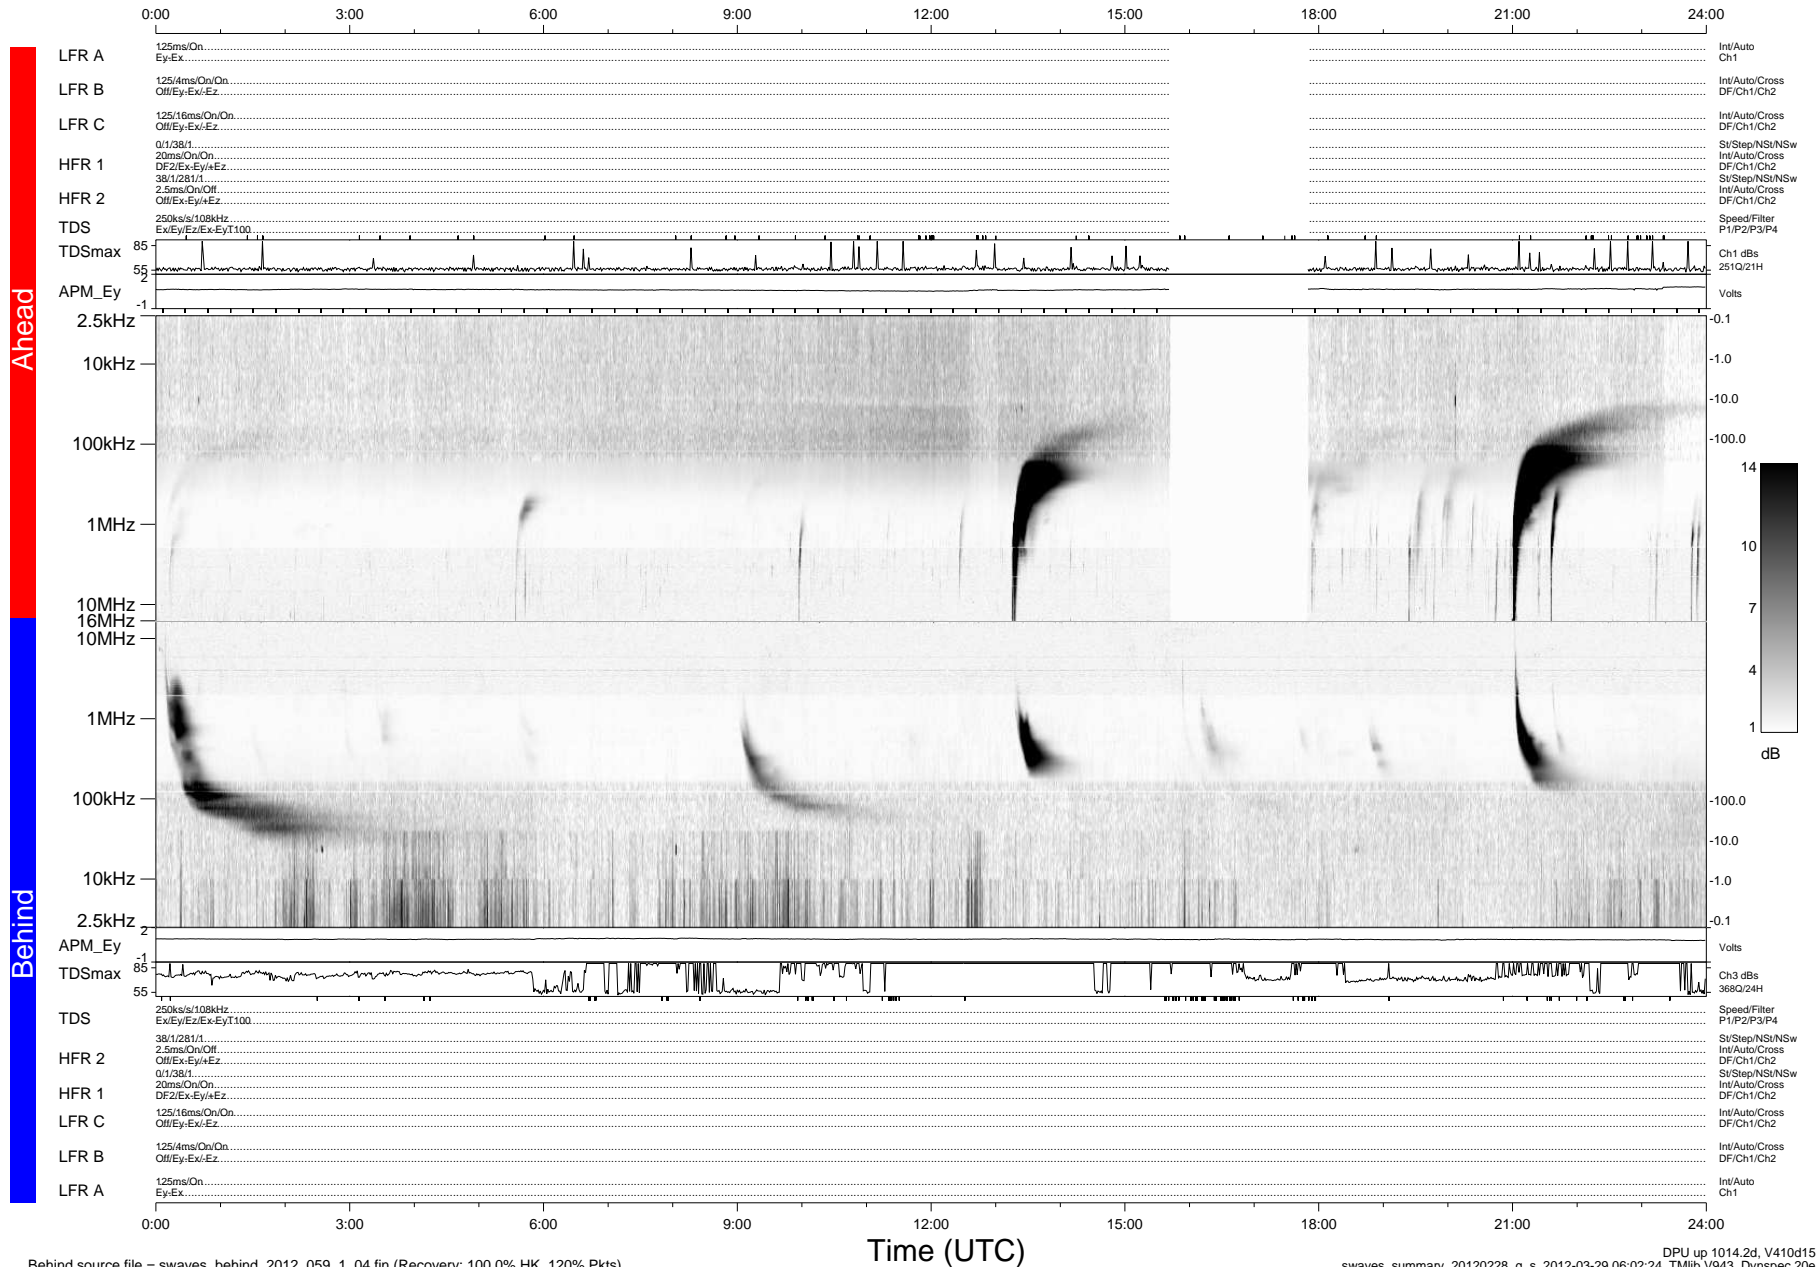

STEREO/WAVES Daily Summary - 28-Feb-2012 (DOY 059)

Ahead source file = swaves_ahead_2012_059_1_04.fin (Recovery:91.1% HK, 95% Pkts)

DPU up 938.4d, V410d14

Behind source file = swaves_behind_2012_059_1_04.fin (Recovery: 100.0% HK, 120% Pkts)

Time (UTC)

DPU up 1014.2d, V410d15
swaves_summary_20120228_g_s 2012-03-29 06:02:24, TMIb V943, Dynspec 20e