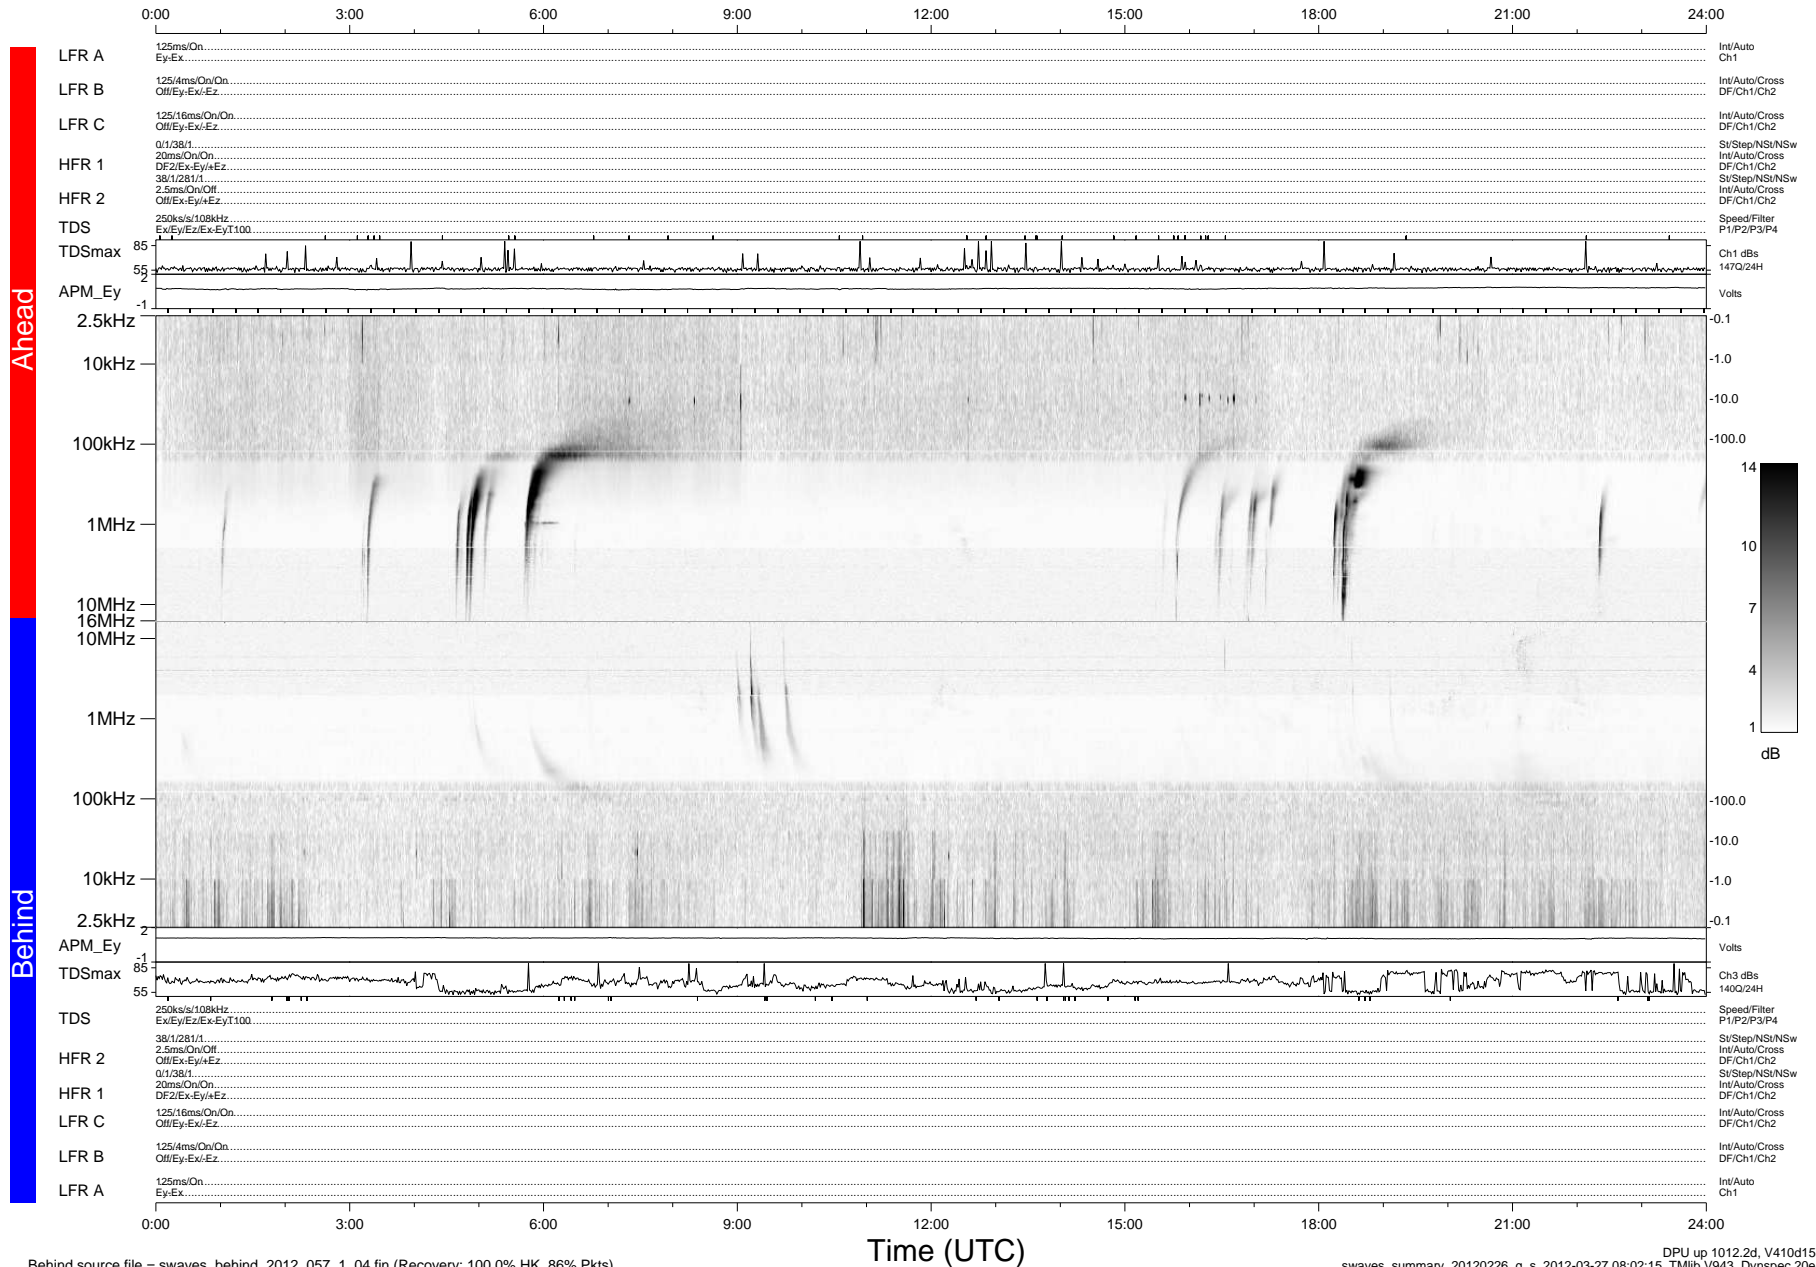

STEREO/WAVES Daily Summary - 26-Feb-2012 (DOY 057)

Ahead source file = swaves_ahead_2012_057_1_04.fin (Recovery:100.0% HK, 87% Pkts)

DPU up 936.4d, V410d14

Behind source file = swaves_behind_2012_057_1_04.fin (Recovery: 100.0% HK, 86% Pkts)

DPU up 1012.2d, V410d15
swaves_summary_20120226_g_s 2012-03-27 08:02:15, Tlib V943, Dynspec 20e