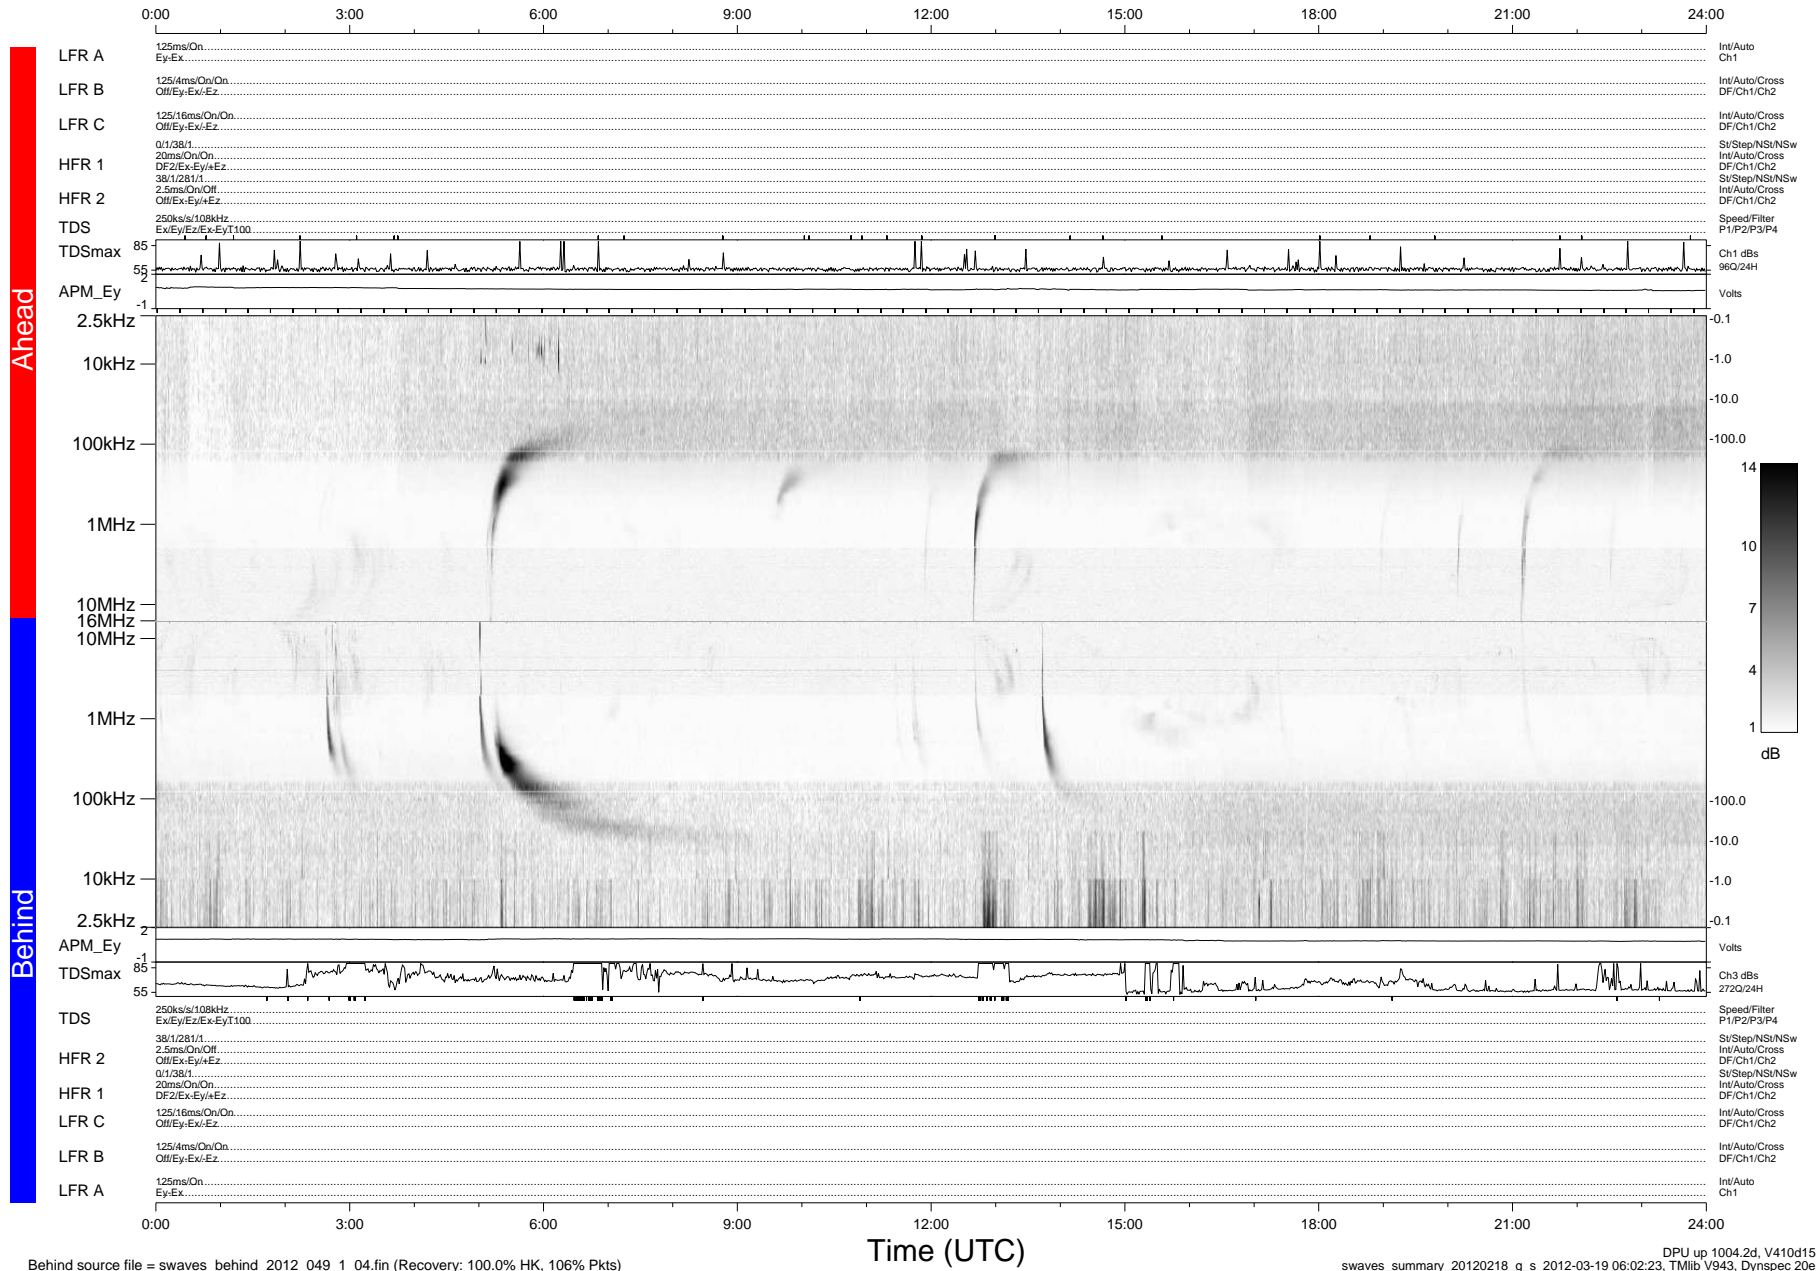

STEREO/WAVES Daily Summary - 18-Feb-2012 (DOY 049)

Ahead source file = swaves_ahead_2012_049_1_04.fin (Recovery:100.0% HK, 80% Pkts)

DPU up 928.4d, V410d14

Behind source file = swaves_behind_2012_049_1_04.fin (Recovery: 100.0% HK, 106% Pkts)

Time (UTC)

DPU up 1004.2d, V410d15
swaves_summary_20120218_g_s 2012-03-19 06:02:23, Tlib V943, Dynspec 20e