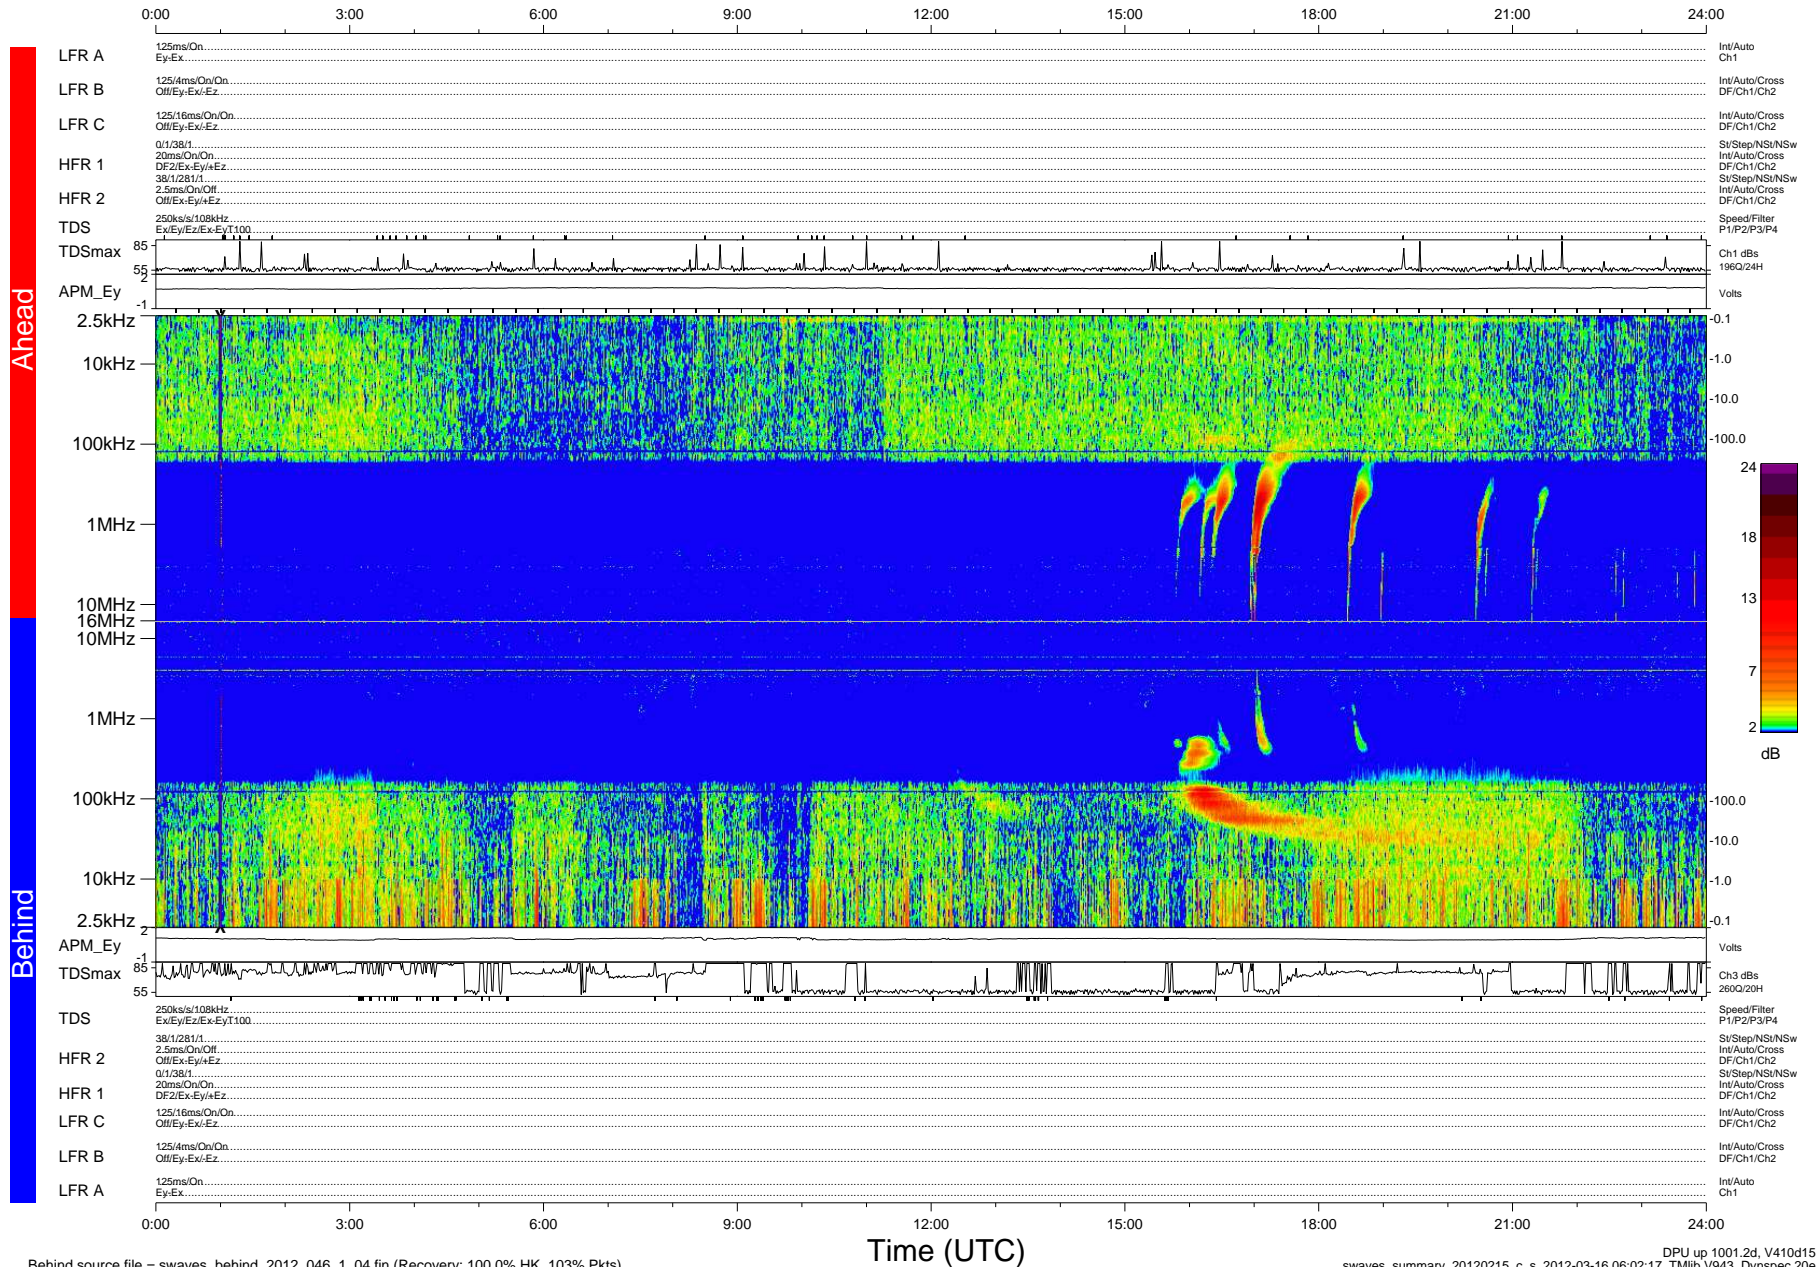

STEREO/WAVES Daily Summary - 15-Feb-2012 (DOY 046)

Ahead source file = swaves_ahead_2012_046_1_05.fin (Recovery:100.0% HK, 94% Pkts)

DPU up 925.4d, V410d14

Behind source file = swaves_behind_2012_046_1_04.fin (Recovery: 100.0% HK, 103% Pkts)

Time (UTC)

DPU up 1001.2d, V410d15
swaves_summary_20120215_c_s 2012-03-16 06:02:17, TLib V943, Dynspec 20e