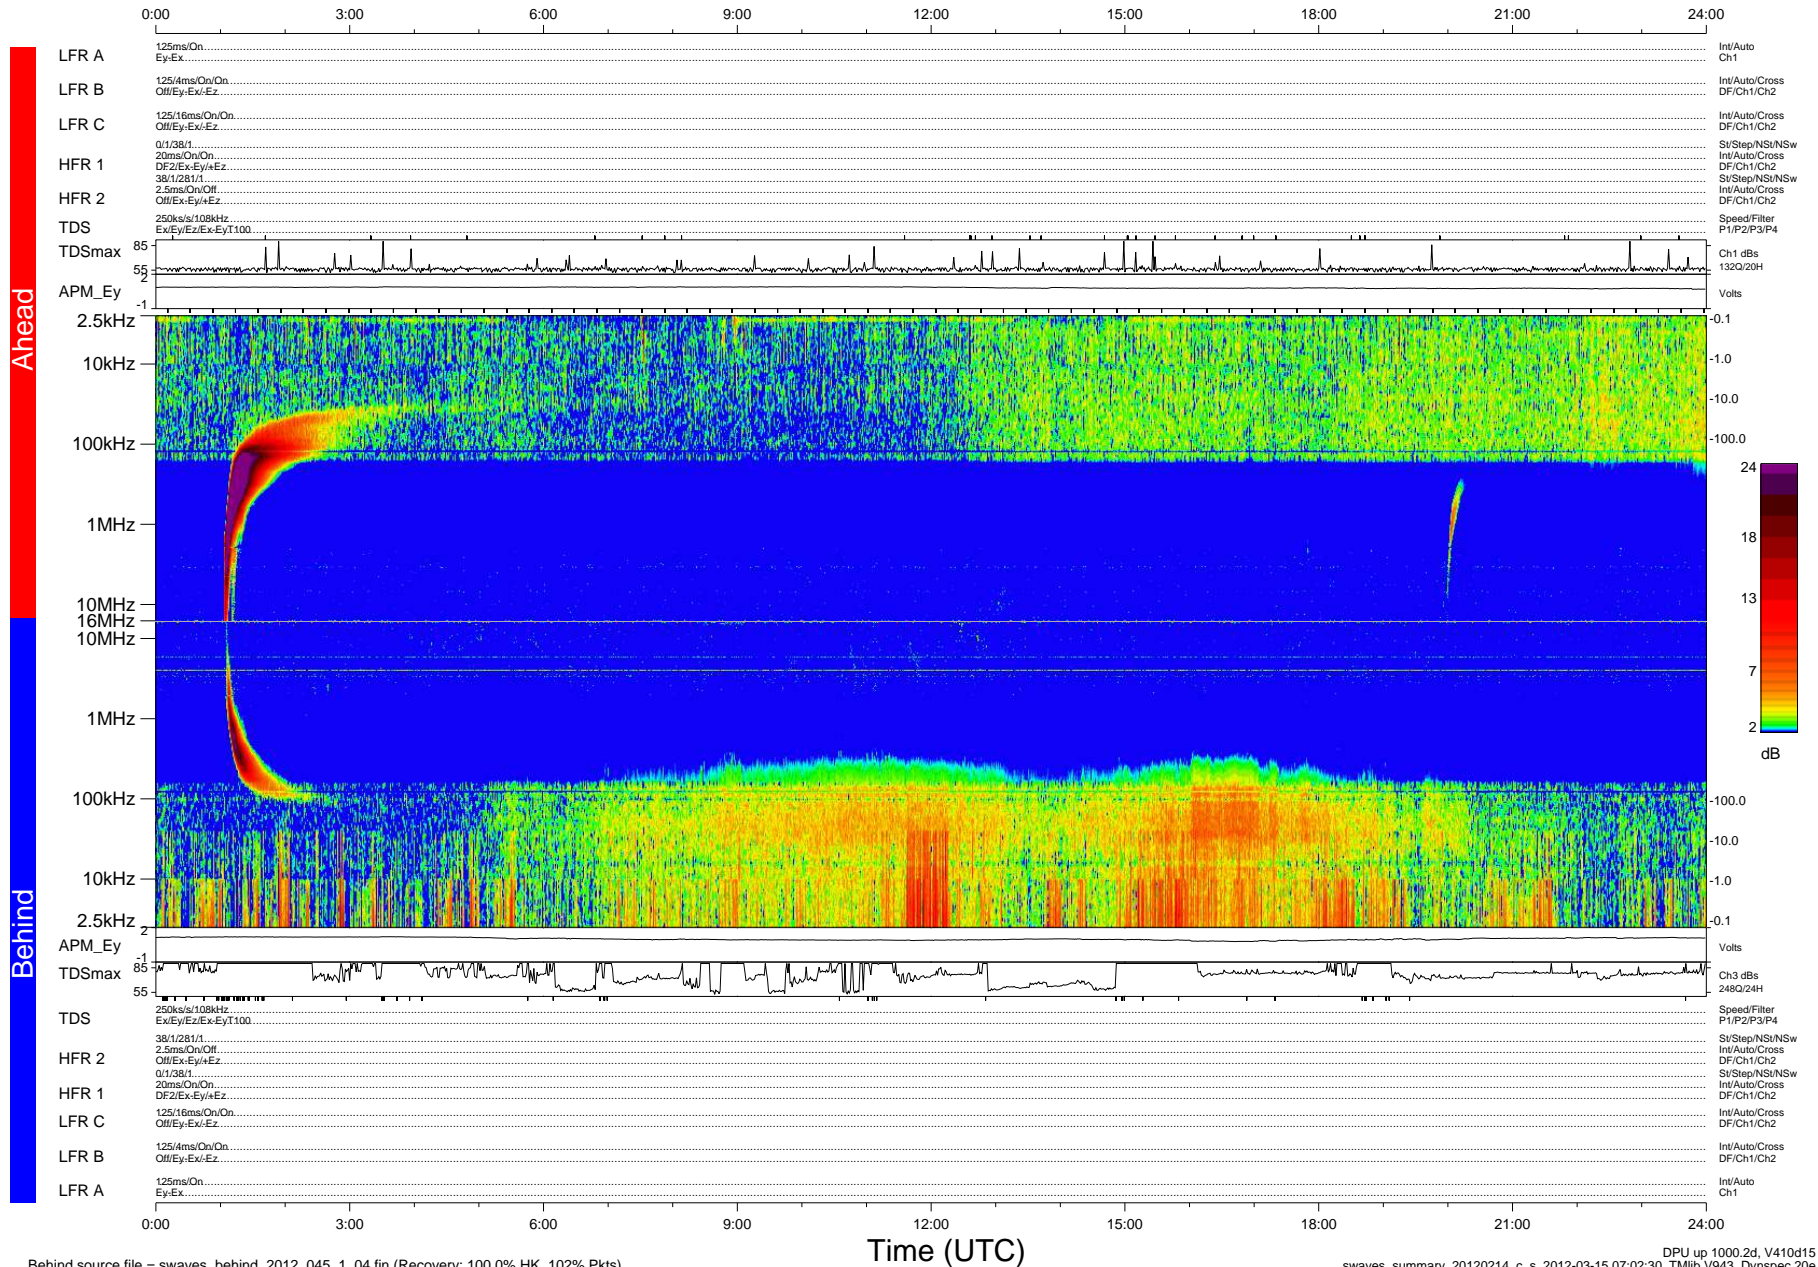

STEREO/WAVES Daily Summary - 14-Feb-2012 (DOY 045)

Ahead source file = swaves_ahead_2012_045_1_05.fin (Recovery:100.0% HK, 84% Pkts)

DPU up 924.4d, V410d14

Behind source file = swaves_behind_2012_045_1_04.fin (Recovery: 100.0% HK, 102% Pkts)

Time (UTC)

DPU up 1000.2d, V410d15
swaves_summary_20120214_c_s 2012-03-15 07:02:30, TLib V943, Dynspec 20e