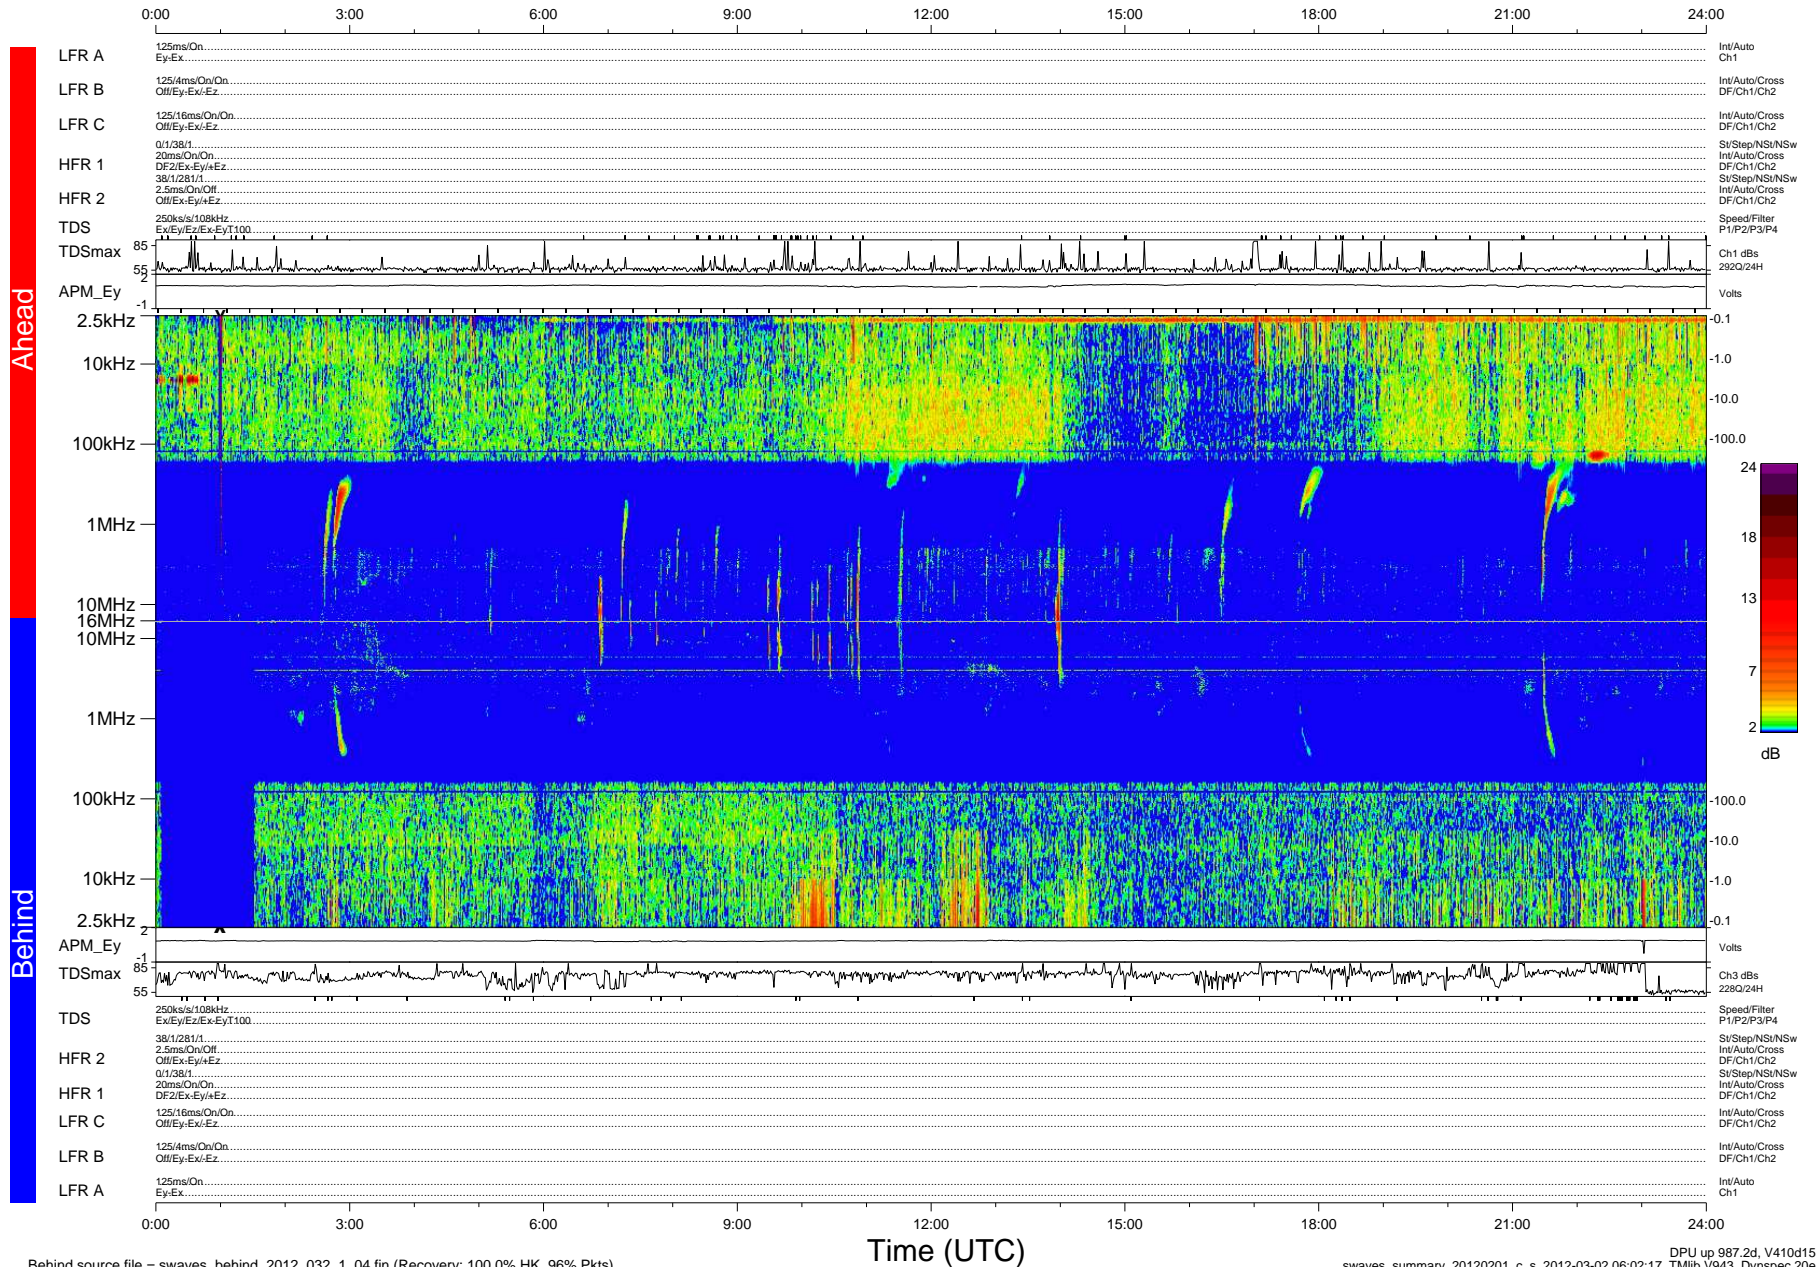

STEREO/WAVES Daily Summary - 01-Feb-2012 (DOY 032)

Ahead source file = swaves_ahead_2012_032_1_04.fin (Recovery:100.1% HK, 109% Pkts)

DPU up 911.4d, V410d14

Behind source file = swaves_behind_2012_032_1_04.fin (Recovery: 100.0% HK, 96% Pkts)

DPU up 987.2d, V410d15
swaves_summary_20120201_c_s 2012-03-02 06:02:17, Tlib V943, Dynspec 20e