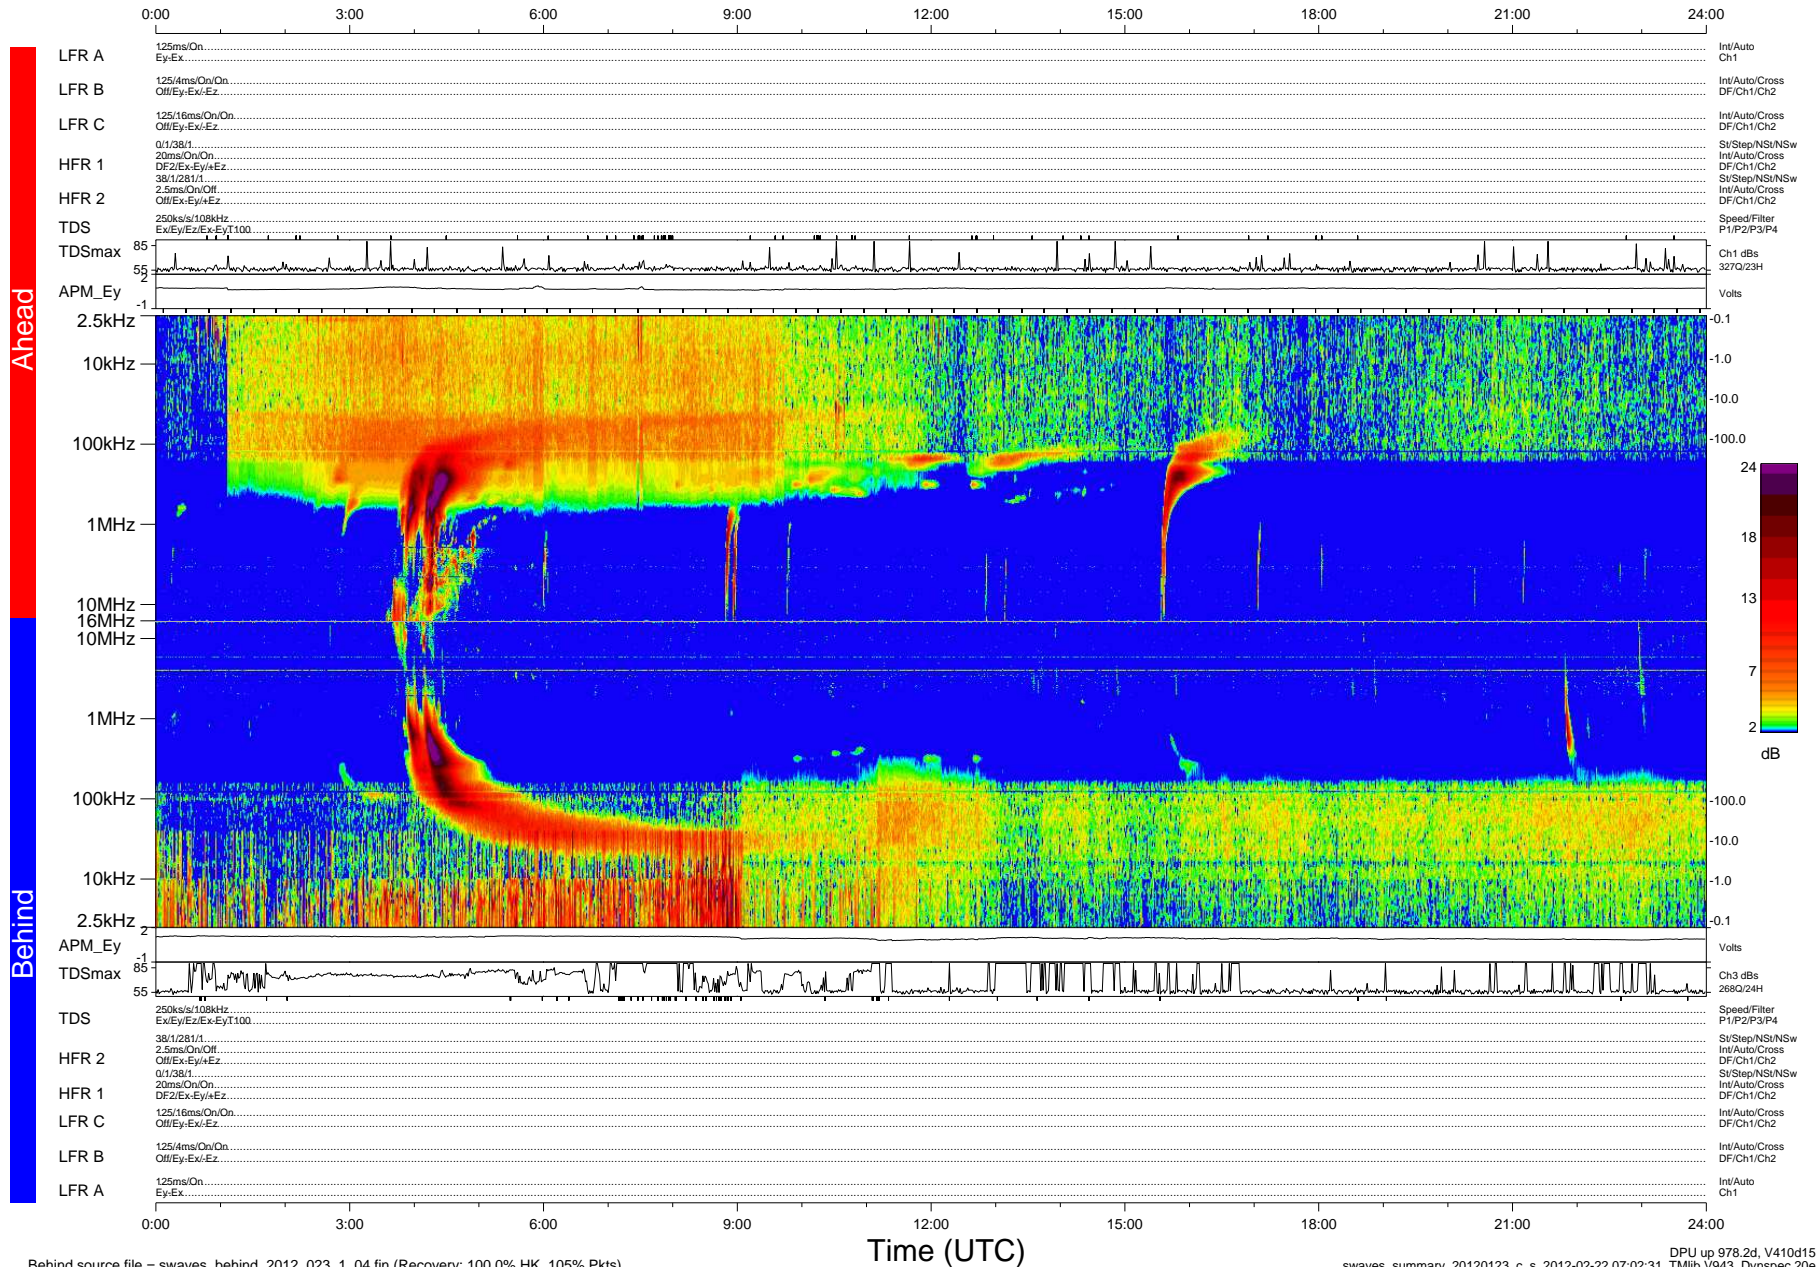

STEREO/WAVES Daily Summary - 23-Jan-2012 (DOY 023)

Ahead source file = swaves_ahead_2012_023_1_04.fin (Recovery:100.0% HK, 114% Pkts)

DPU up 902.4d, V410d14

Behind source file = swaves_behind_2012_023_1_04.fin (Recovery: 100.0% HK, 105% Pkts)

Time (UTC)

DPU up 978.2d, V410d15
swaves_summary_20120123_c_s 2012-02-22 07:02:31, Tlib V943, Dynspec 20e