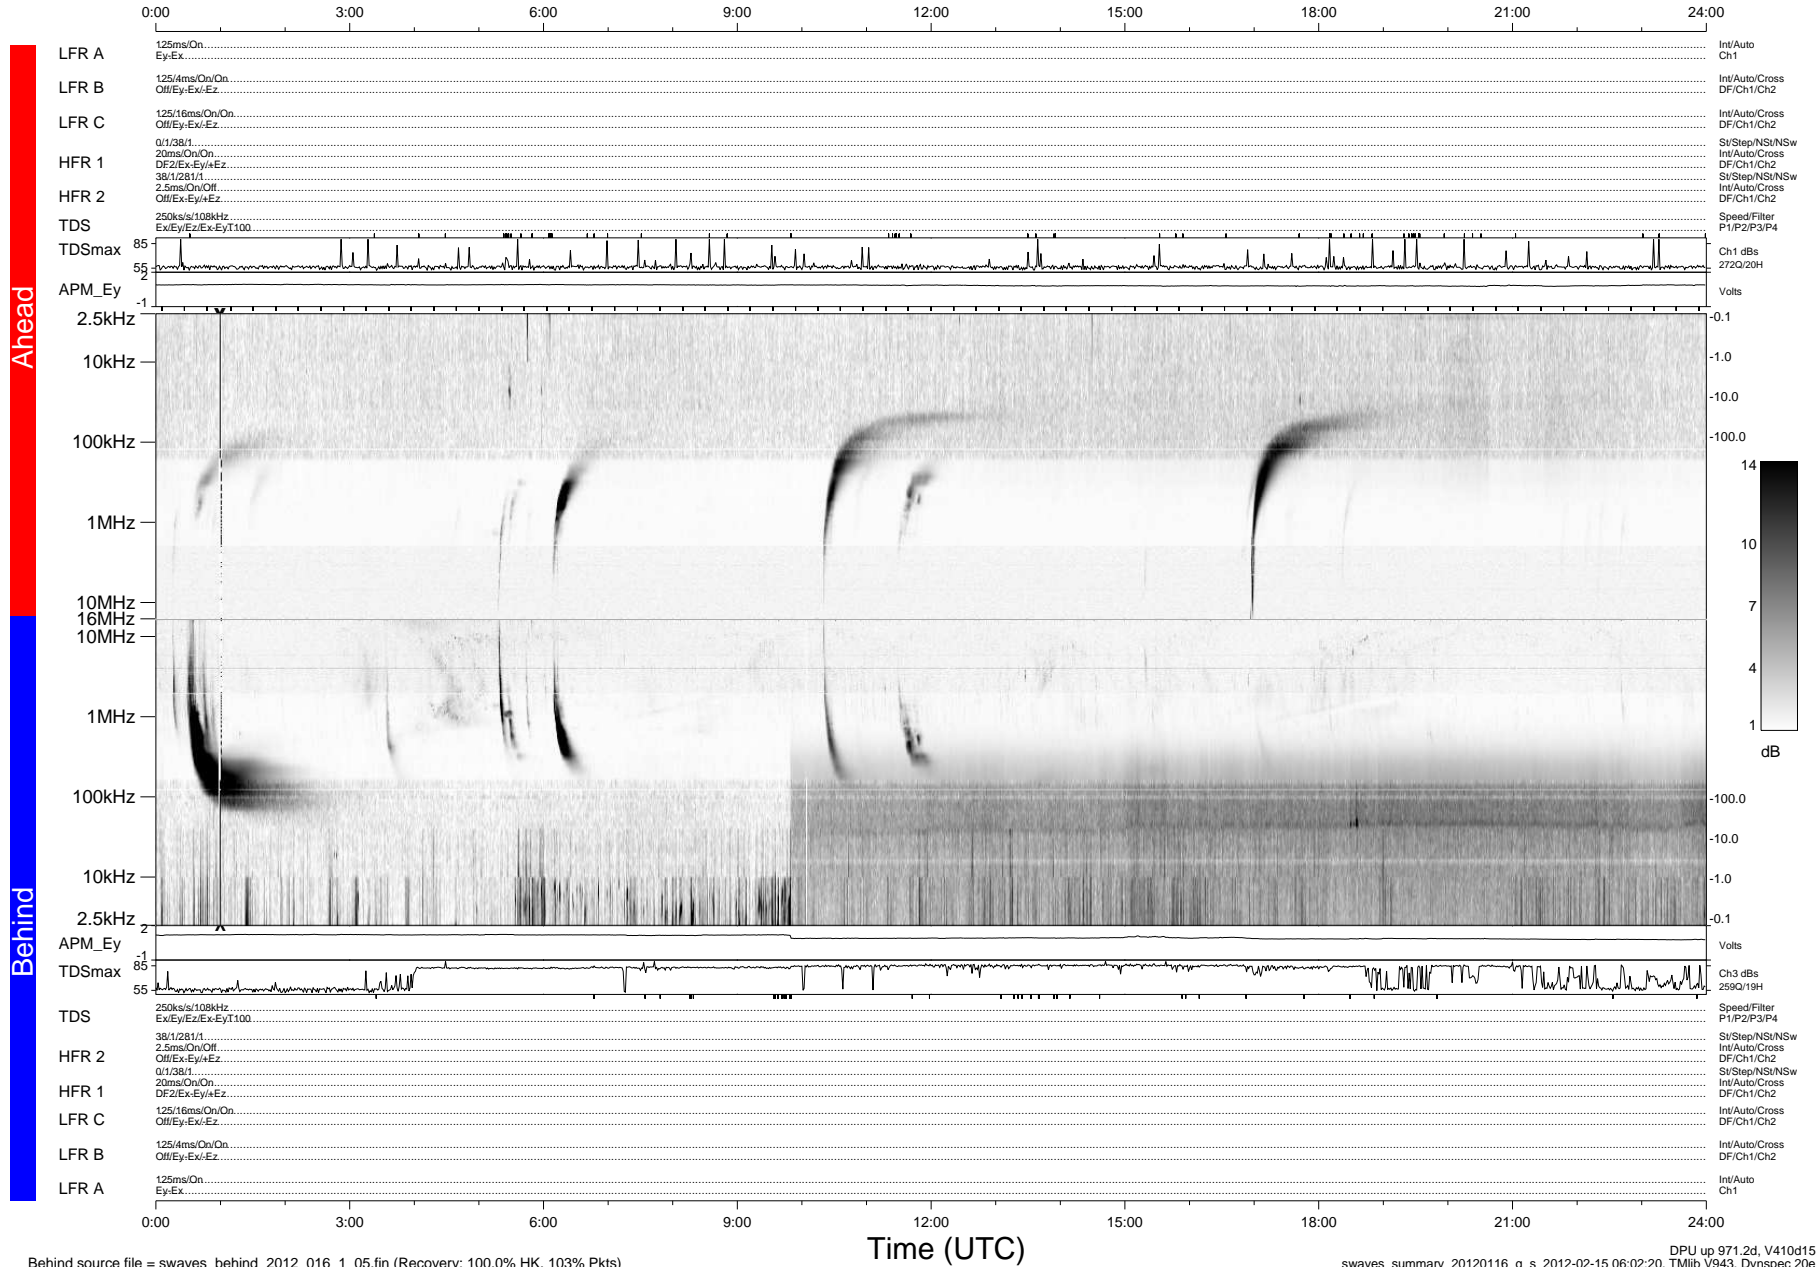

STEREO/WAVES Daily Summary - 16-Jan-2012 (DOY 016)

Ahead source file = swaves_ahead_2012_016_1_04.fin (Recovery:100.0% HK, 105% Pkts)

DPU up 895.4d, V410d14

Behind source file = swaves_behind_2012_016_1_05.fin (Recovery: 100.0% HK, 103% Pkts)

Time (UTC)

DPU up 971.2d, V410d15
swaves_summary_20120116_g_s 2012-02-15 06:02:20, TLib V943, Dynspec 20e