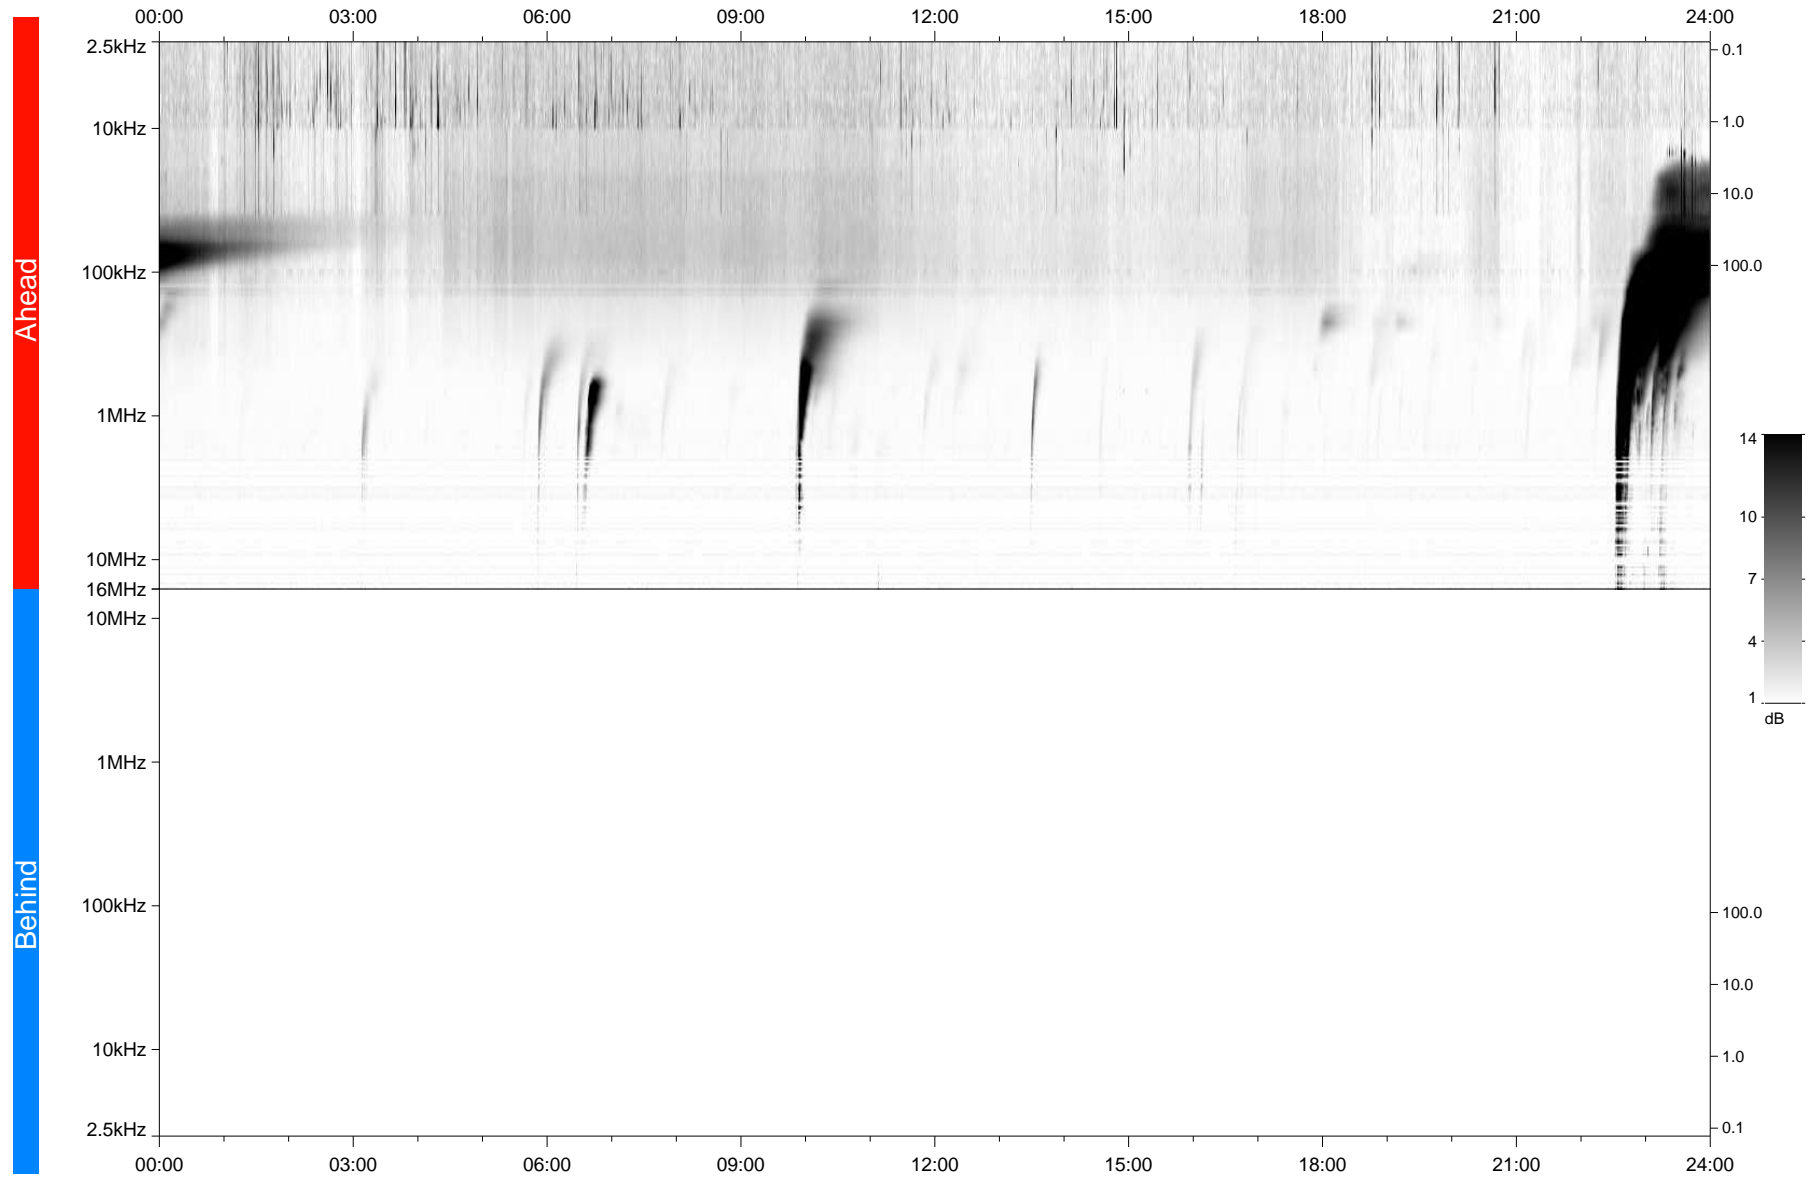

# STEREO/WAVES Daily Summary - 11-Jun-2024 (DOY 163)

Ahead source file: swaves\_ahead\_2024\_163\_1\_04.ptp  
Ahead PSE Angle: 15.5°

Behind PSE Angle: -17.1°  
Behind source file: No STEREO-B data

Time (UTC)

file: stereo\_swaves\_daily-summary\_gray\_20240611\_v04  
made by: space.umn.edu on macOS with IDL 8.8.2 on 2024-06-16 13:58:43, with TMIib V946 / dynspec V311