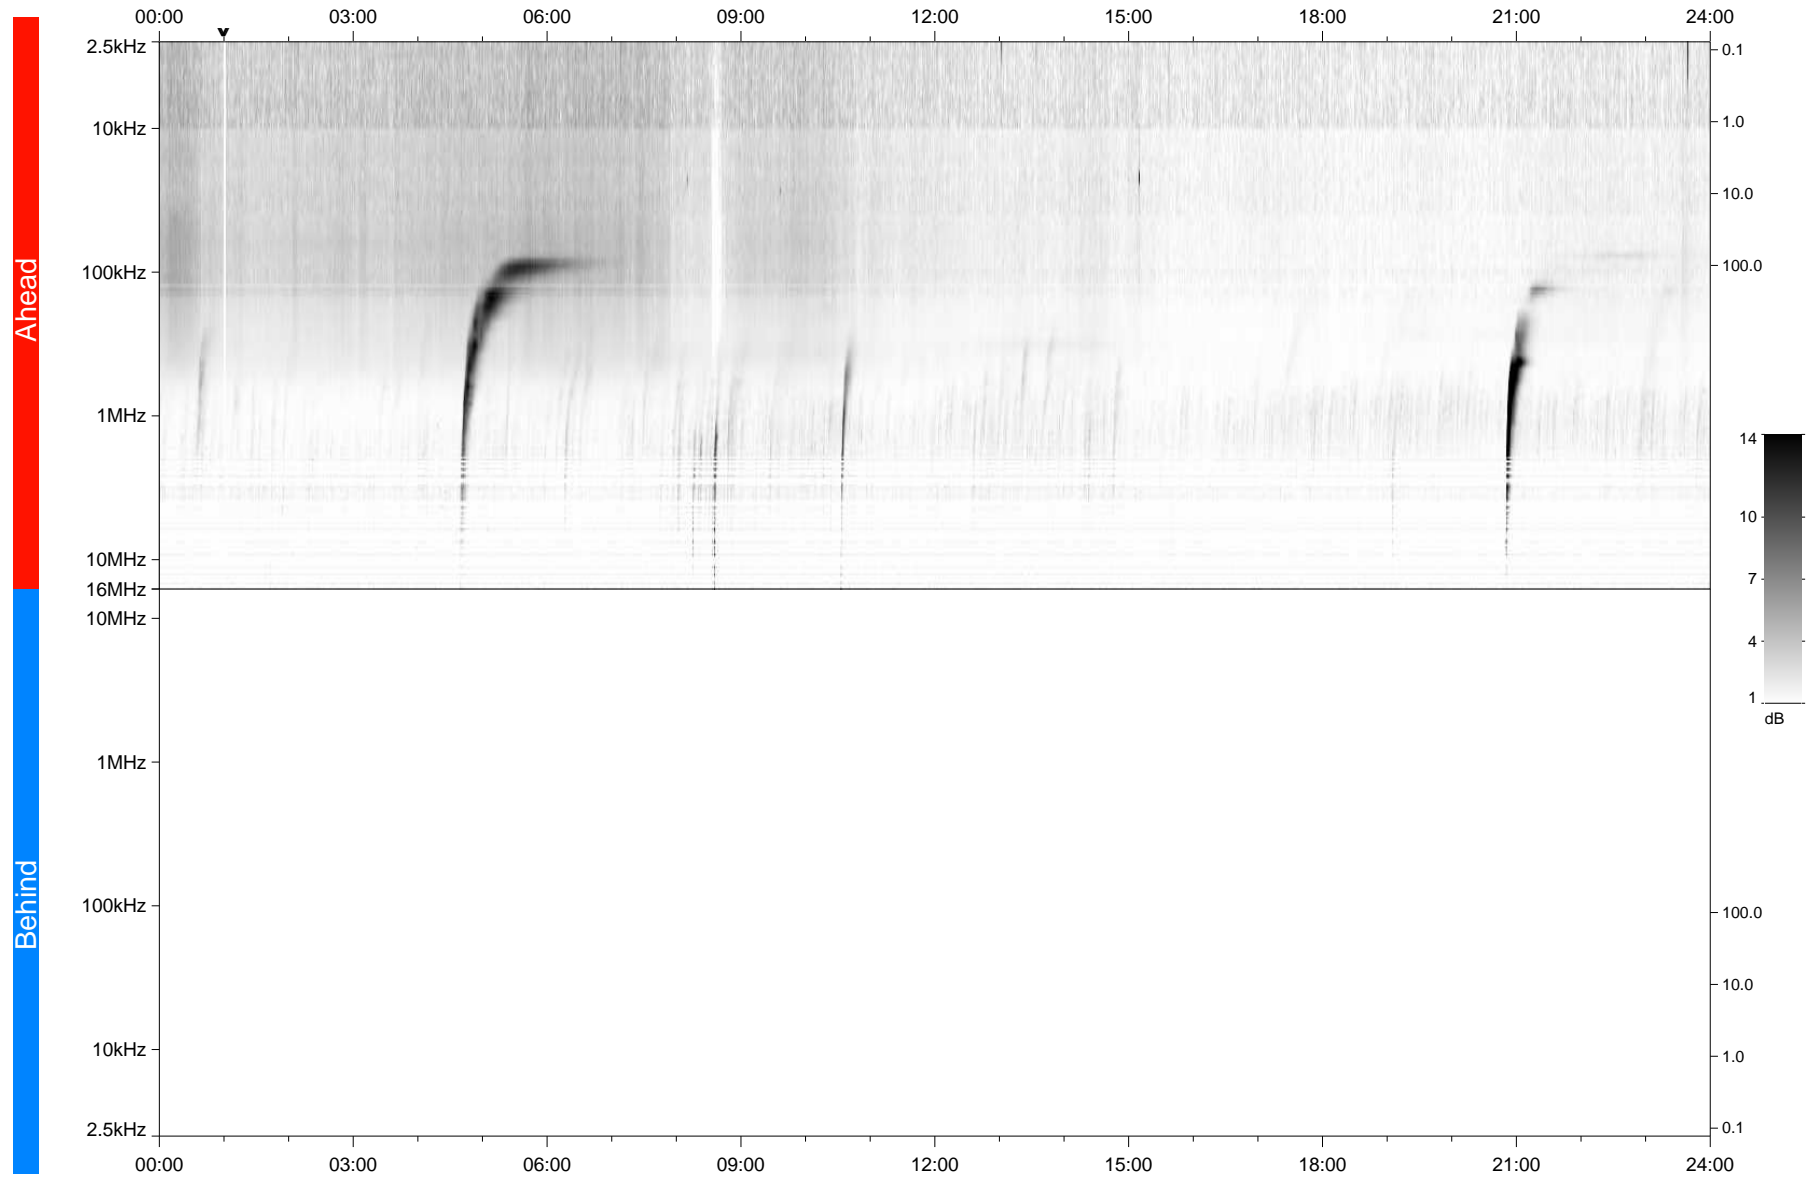

# STEREO/WAVES Daily Summary - 04-Jun-2024 (DOY 156)

Ahead source file: swaves\_ahead\_2024\_156\_1\_04.ptp  
Ahead PSE Angle: 14.8°

Behind PSE Angle: -16.6°  
Behind source file: No STEREO-B data

Time (UTC)

file: stereo\_swaves\_daily-summary\_gray\_20240604\_v04  
made by: space.umn.edu on macOS with IDL 8.8.2 on 2024-06-09 07:57:17, with TMIib V946 / dynspec V311