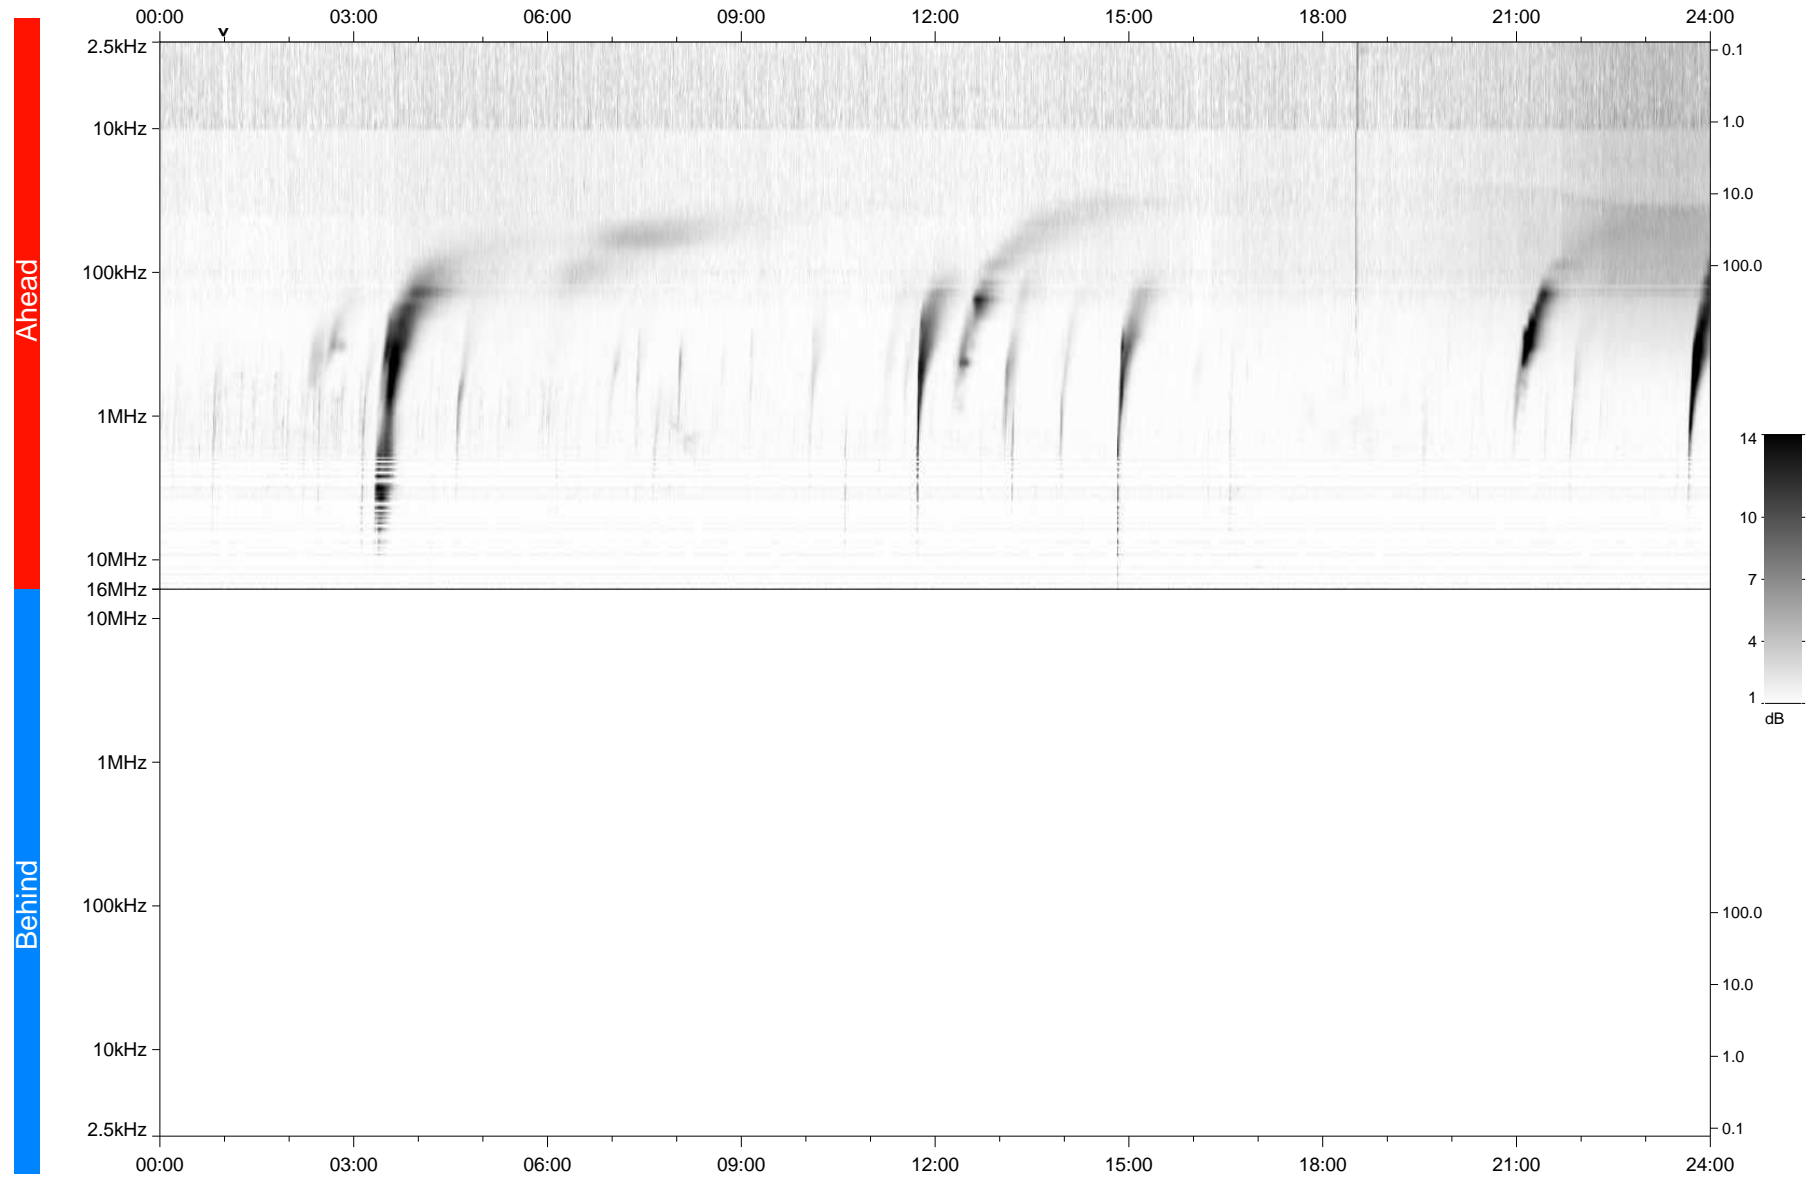

STEREO/WAVES Daily Summary - 31-May-2024 (DOY 152)

Ahead source file: swaves_ahead_2024_152_1_04.ptp
Ahead PSE Angle: -14.5°

Behind PSE Angle: -16.3°
Behind source file: No STEREO-B data

Time (UTC)

file: stereo_swaves_daily-summary_gray_20240531_v04
made by: space.umn.edu on macOS with TDL 8.8.2 on 2024-06-08 08:24:58, with Tlib V946 / dynspec V311