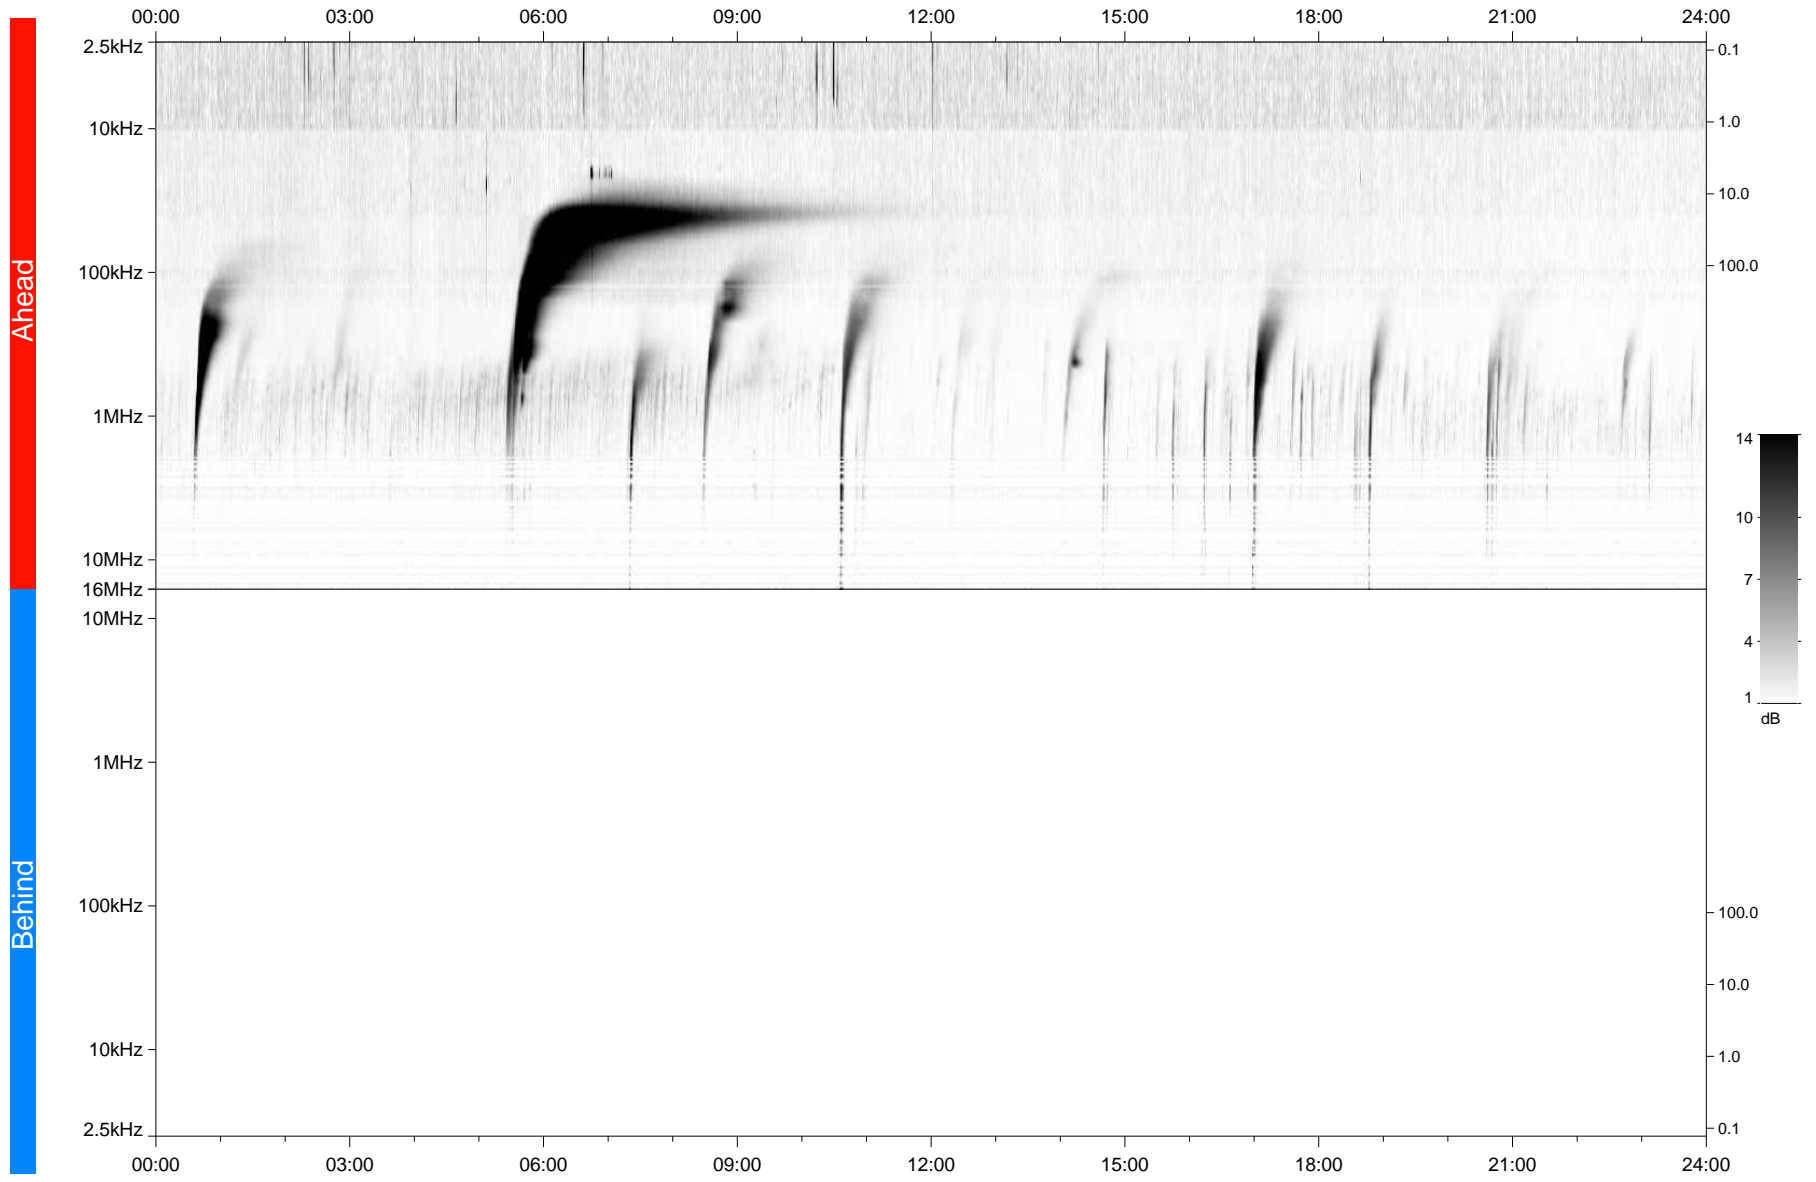

STEREO/WAVES Daily Summary - 30-May-2024 (DOY 151)

Ahead source file: swaves_ahead_2024_151_1_04.ptp
Ahead PSE Angle: -14.3°

Behind PSE Angle: -16.3°
Behind source file: No STEREO-B data

Time (UTC)

file: stereo_swaves_daily-summary_gray_20240530_v04
made by: space.umn.edu on macOS with TDL 8.8.2 on 2024-06-08 08:23:58, with TLib V946 / dynspec V311