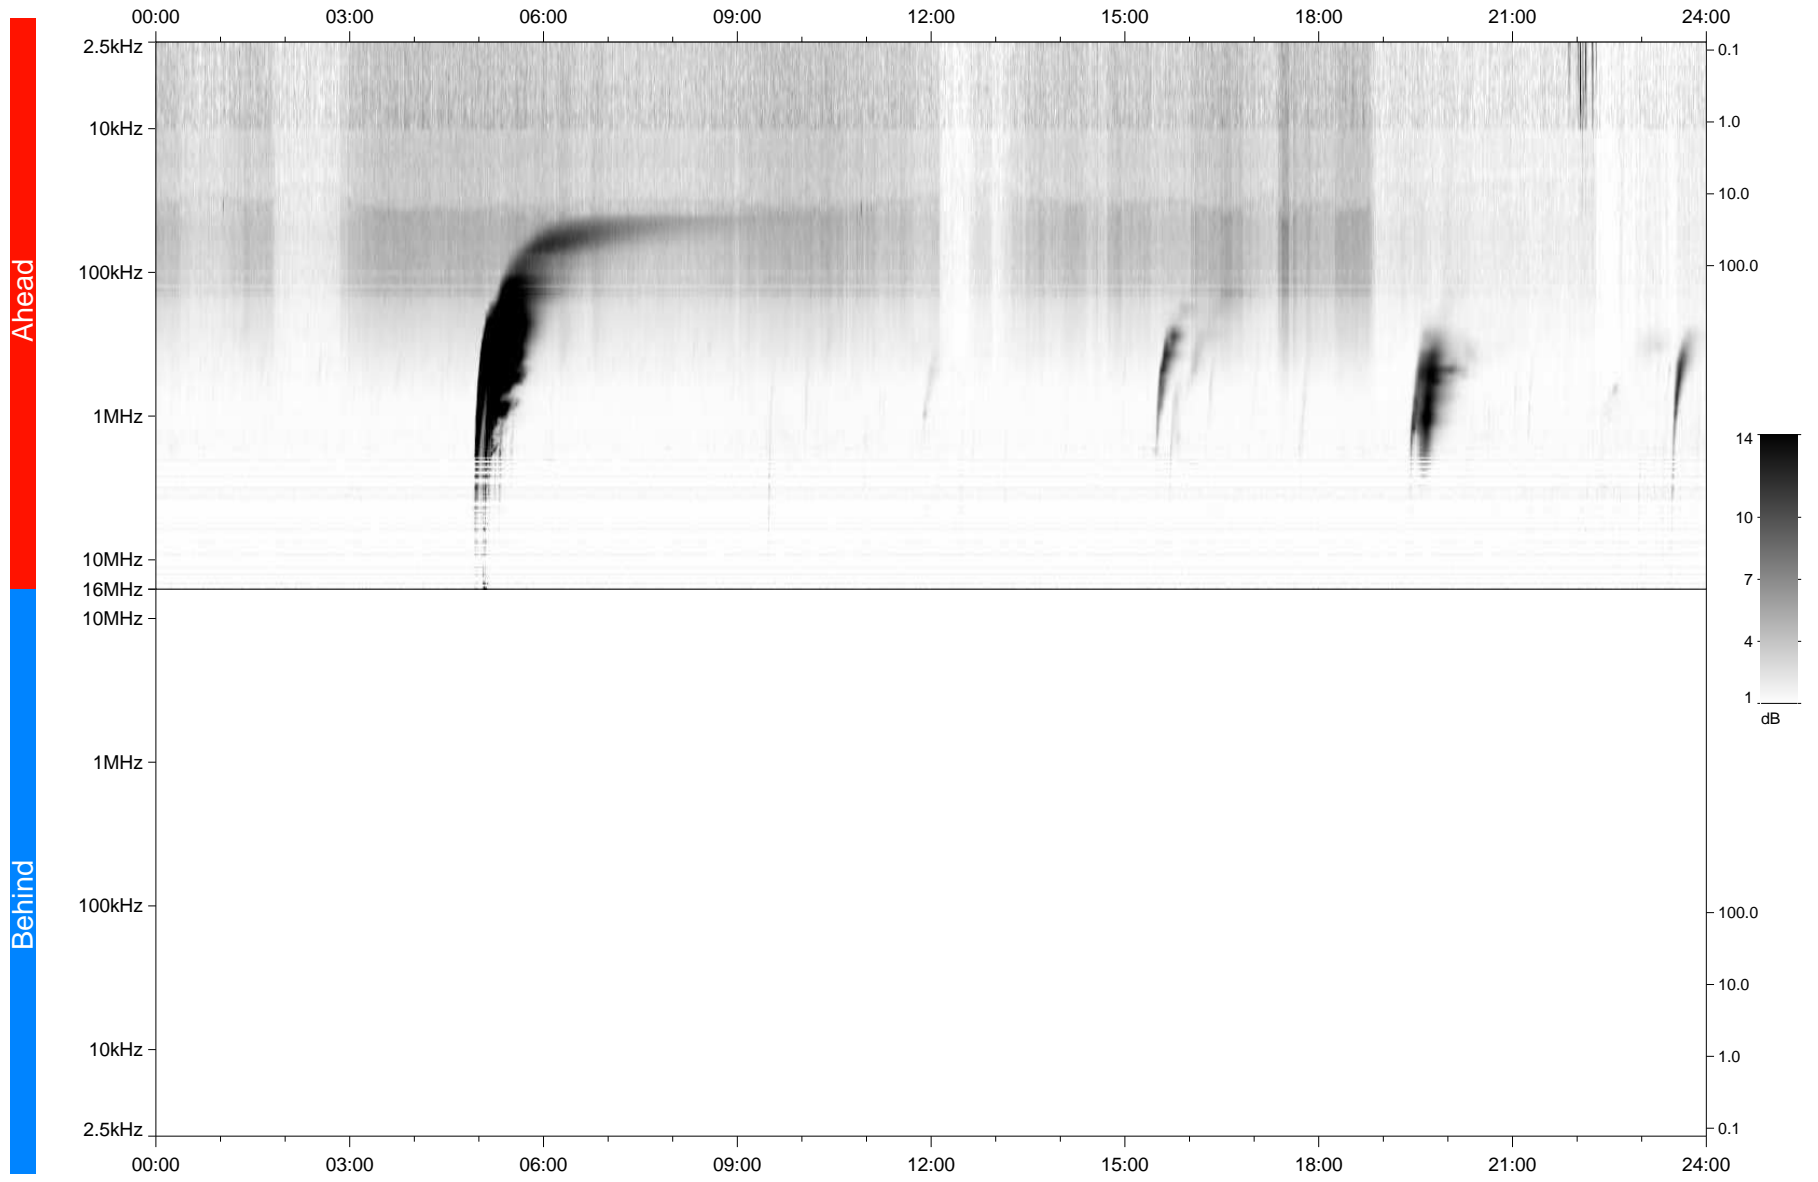

# STEREO/WAVES Daily Summary - 28-May-2024 (DOY 149)

Ahead source file: swaves\_ahead\_2024\_149\_1\_04.ptp  
Ahead PSE Angle: -14.1°

Behind PSE Angle: -16.2°  
Behind source file: No STEREO-B data

Time (UTC)

file: stereo\_swaves\_daily-summary\_gray\_20240528\_v04  
made by: space.umn.edu on macOS with IDL 8.8.2 on 2024-06-02 15:13:31, with TMLib V946 / dynspec V311