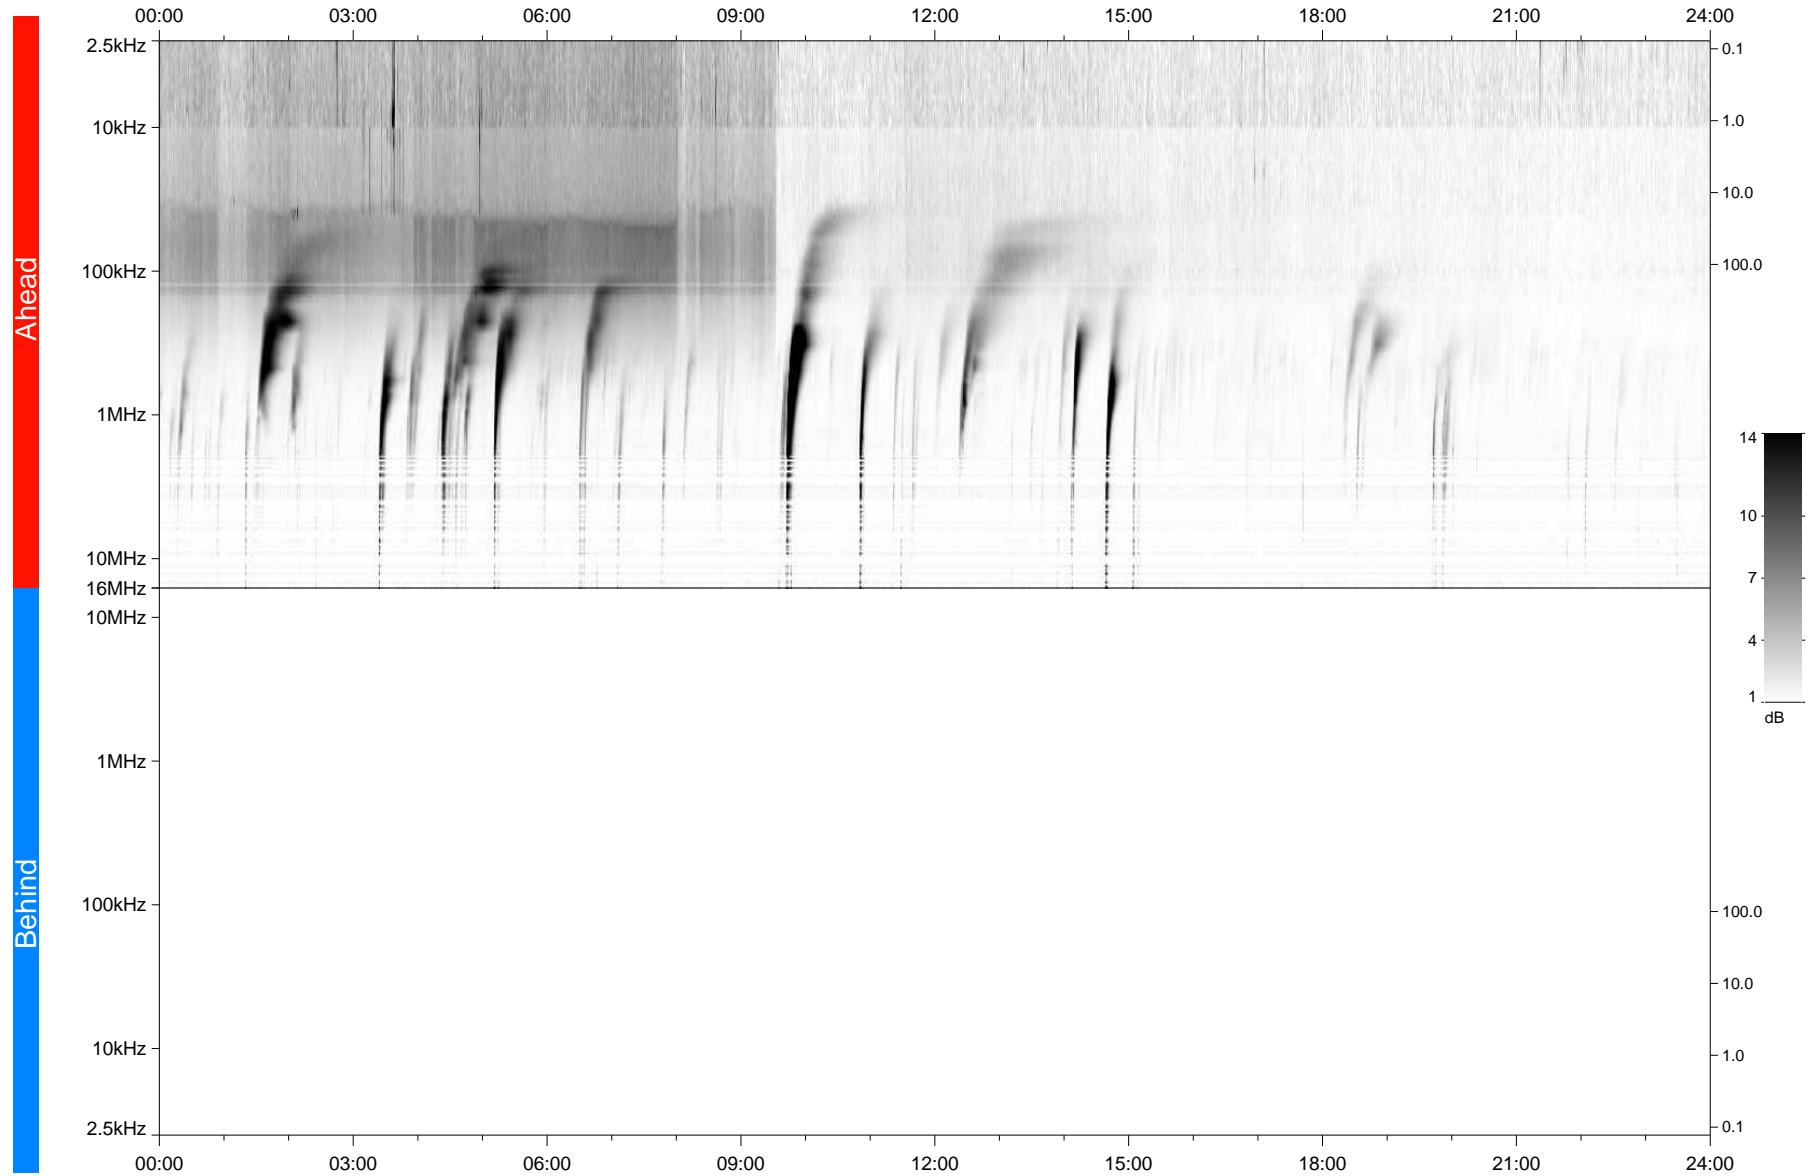

# STEREO/WAVES Daily Summary - 18-May-2024 (DOY 139)

Ahead source file: swaves\_ahead\_2024\_139\_1\_05.fin  
Ahead PSE Angle: 13.2°

Behind PSE Angle: -15.6°  
Behind source file: No STEREO-B data

Time (UTC)

file: stereo\_swaves\_daily-summary\_gray\_20240518\_v04  
made by: space.umn.edu on macOS with IDL 8.8.2 on 2024-06-18 07:54:16, with TMIib V946 / dynspec V311