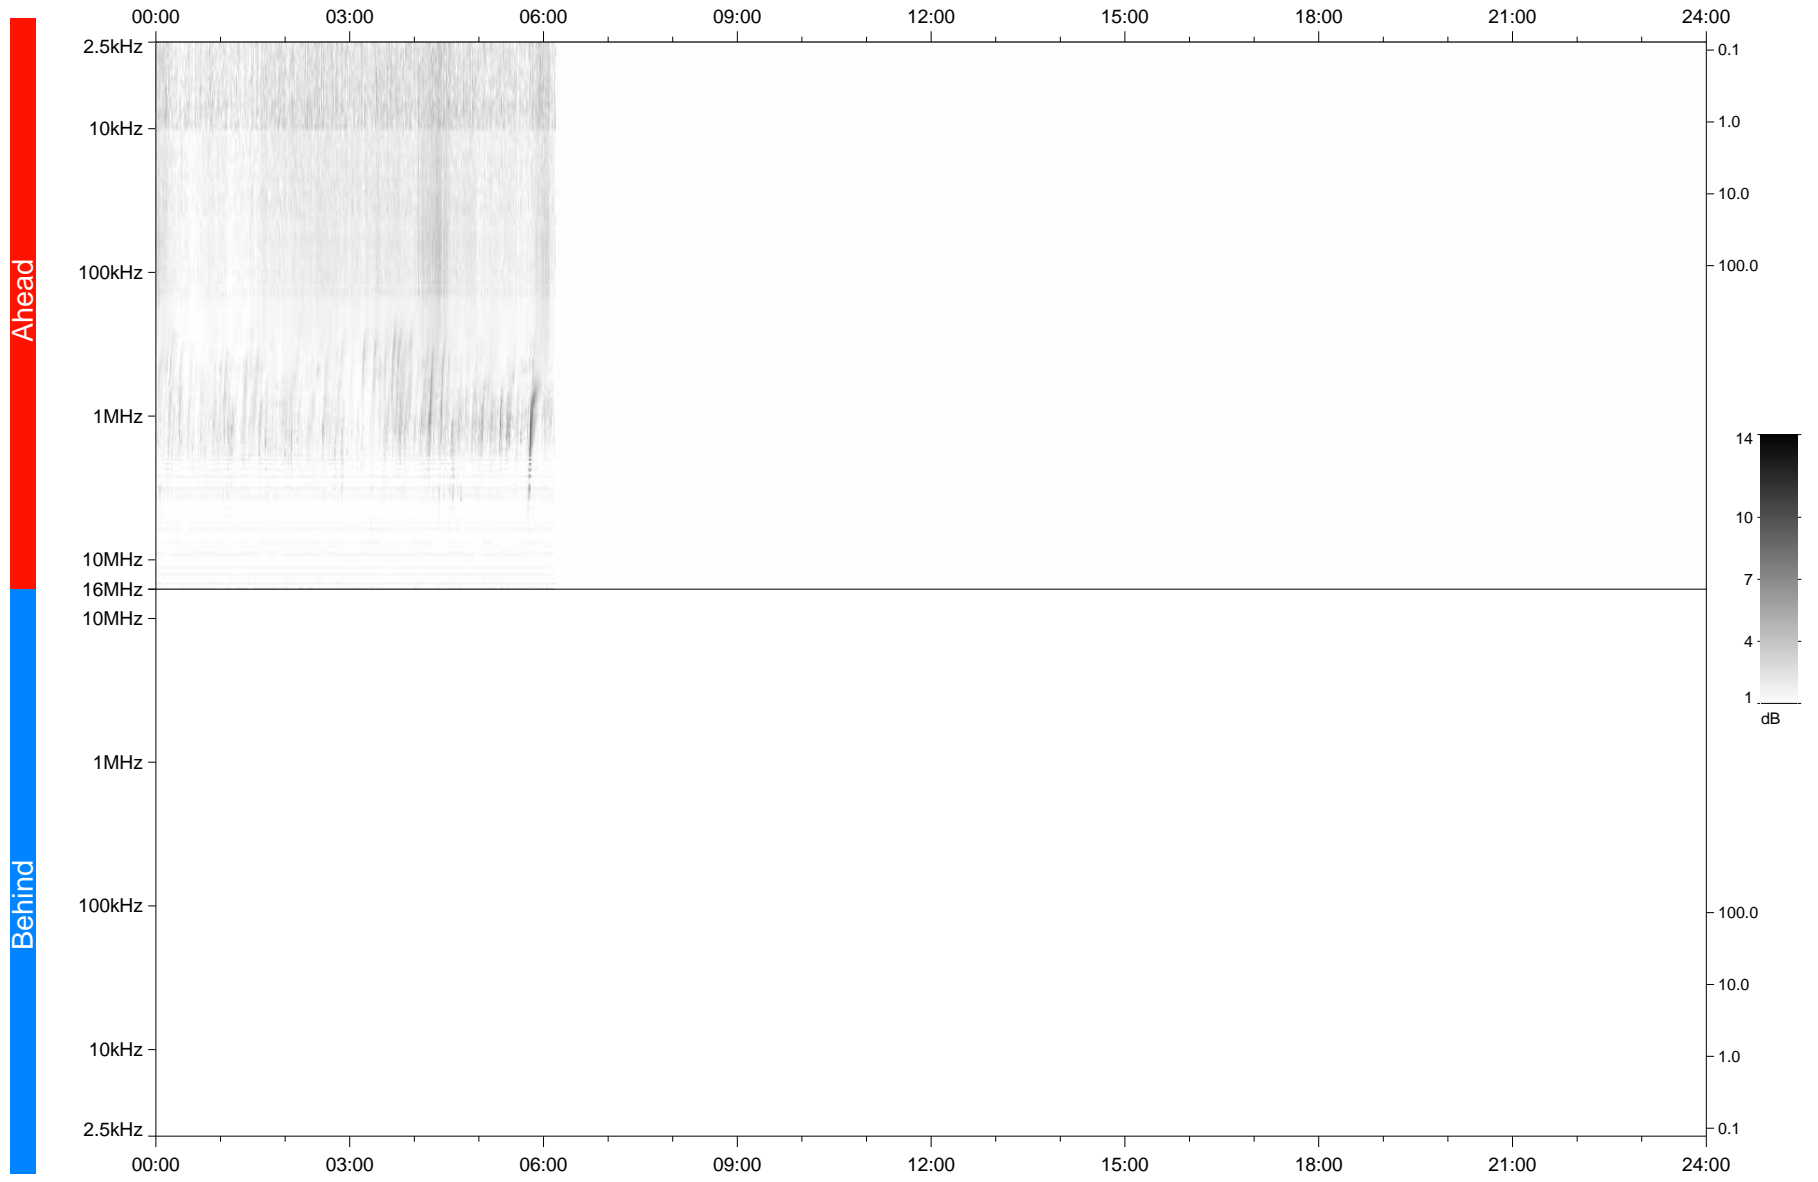

# STEREO/WAVES Daily Summary - 06-May-2024 (DOY 127)

Ahead source file: swaves\_ahead\_2024\_127\_1\_05.fin  
Ahead PSE Angle: 12.0°

Behind PSE Angle: -15.2°  
Behind source file: No STEREO-B data

Time (UTC)

file: stereo\_swaves\_daily-summary\_gray\_20240506\_v04  
made by: space.umn.edu on macOS with TDL 8.8.2 on 2024-06-08 08:21:01, with TLib V946 / dynspec V311