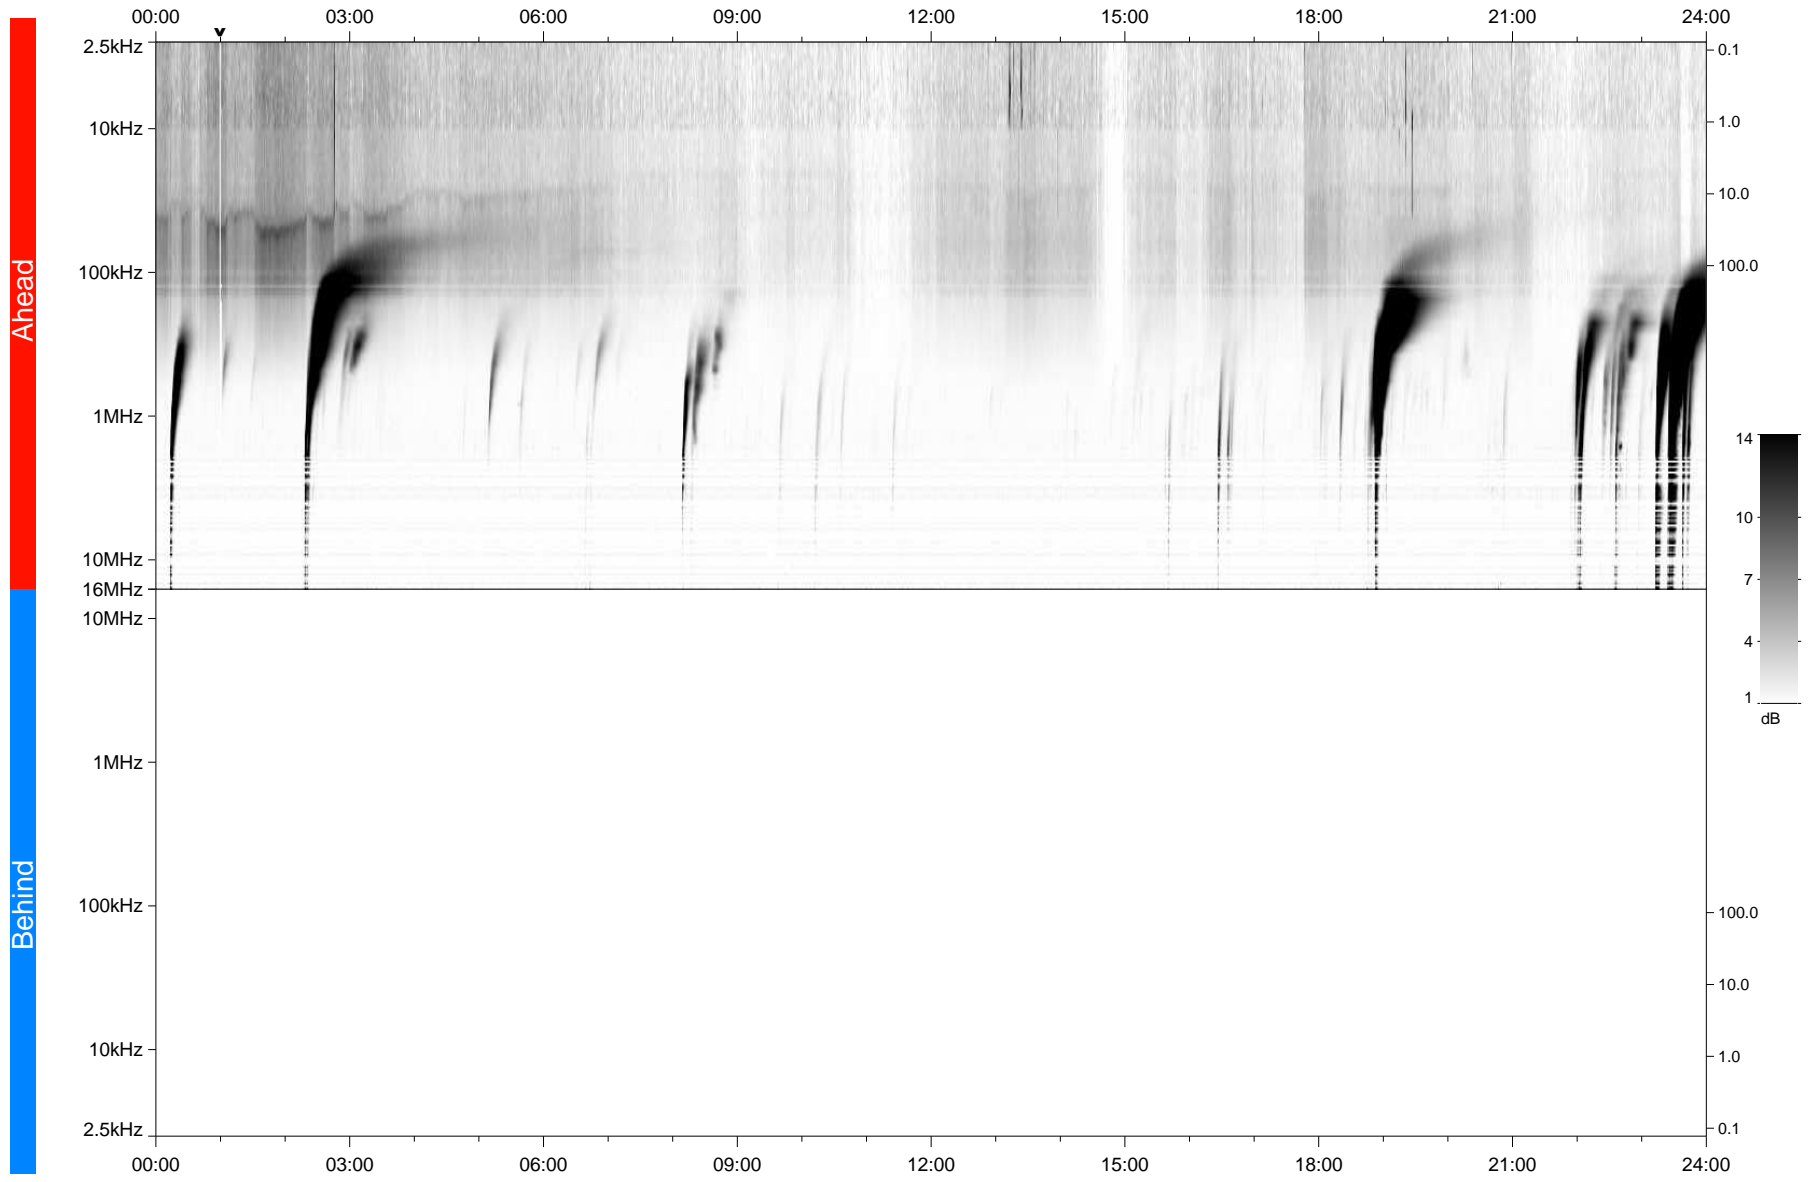

# STEREO/WAVES Daily Summary - 03-May-2024 (DOY 124)

Ahead source file: swaves\_ahead\_2024\_124\_1\_05.fin  
Ahead PSE Angle: -11.9°

Behind PSE Angle: -15.0°  
Behind source file: No STEREO-B data

Time (UTC)

file: stereo\_swaves\_daily-summary\_gray\_20240503\_v04  
made by: space.umn.edu on macOS with IDL 8.8.2 on 2024-06-03 12:42:42, with TMLib V946 / dynspec V311