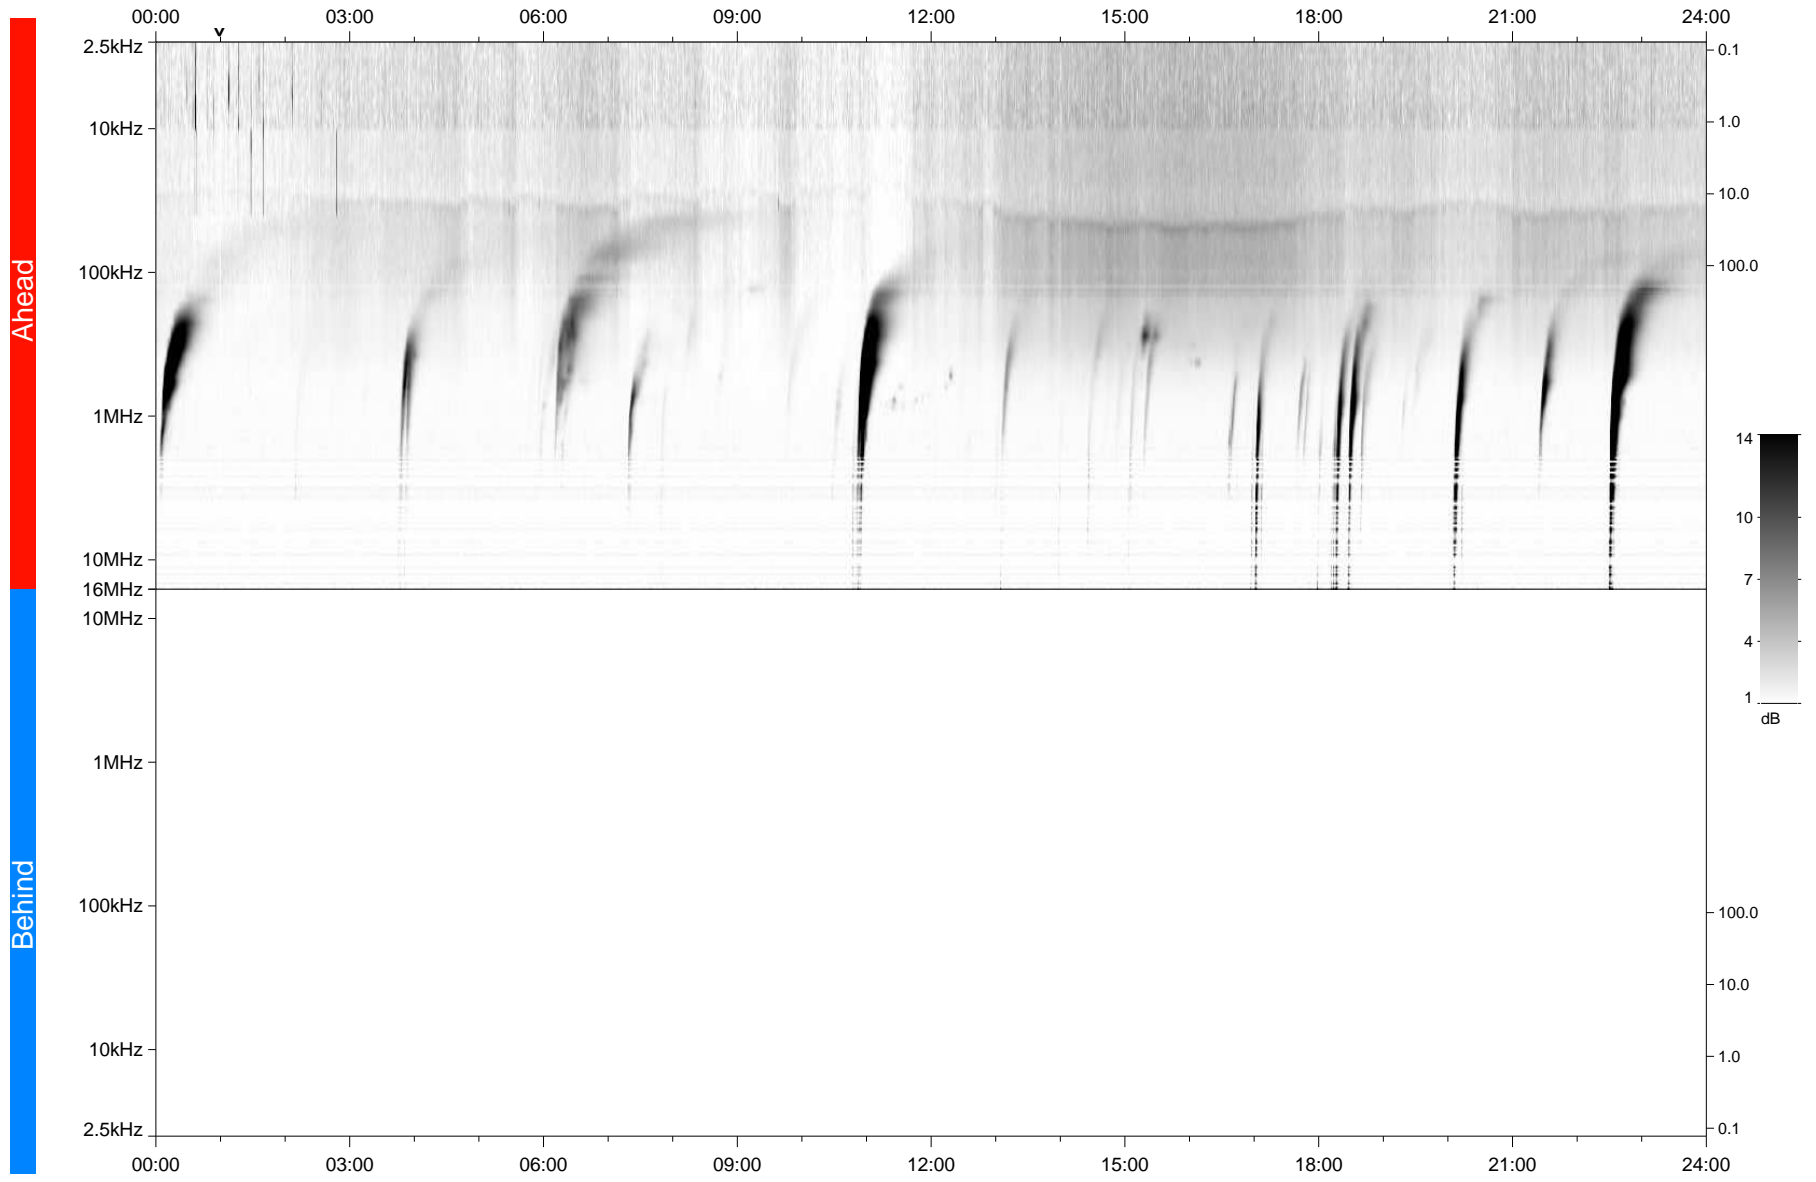

# STEREO/WAVES Daily Summary - 01-May-2024 (DOY 122)

Ahead source file: swaves\_ahead\_2024\_122\_1\_06.fin  
Ahead PSE Angle: -11.7°

Behind PSE Angle: -15.0°  
Behind source file: No STEREO-B data

Time (UTC)

file: stereo\_swaves\_daily-summary\_gray\_20240501\_v04  
made by: space.umn.edu on macOS with TDL 8.8.2 on 2024-06-02 15:09:48, with TLib V946 / dynspec V311