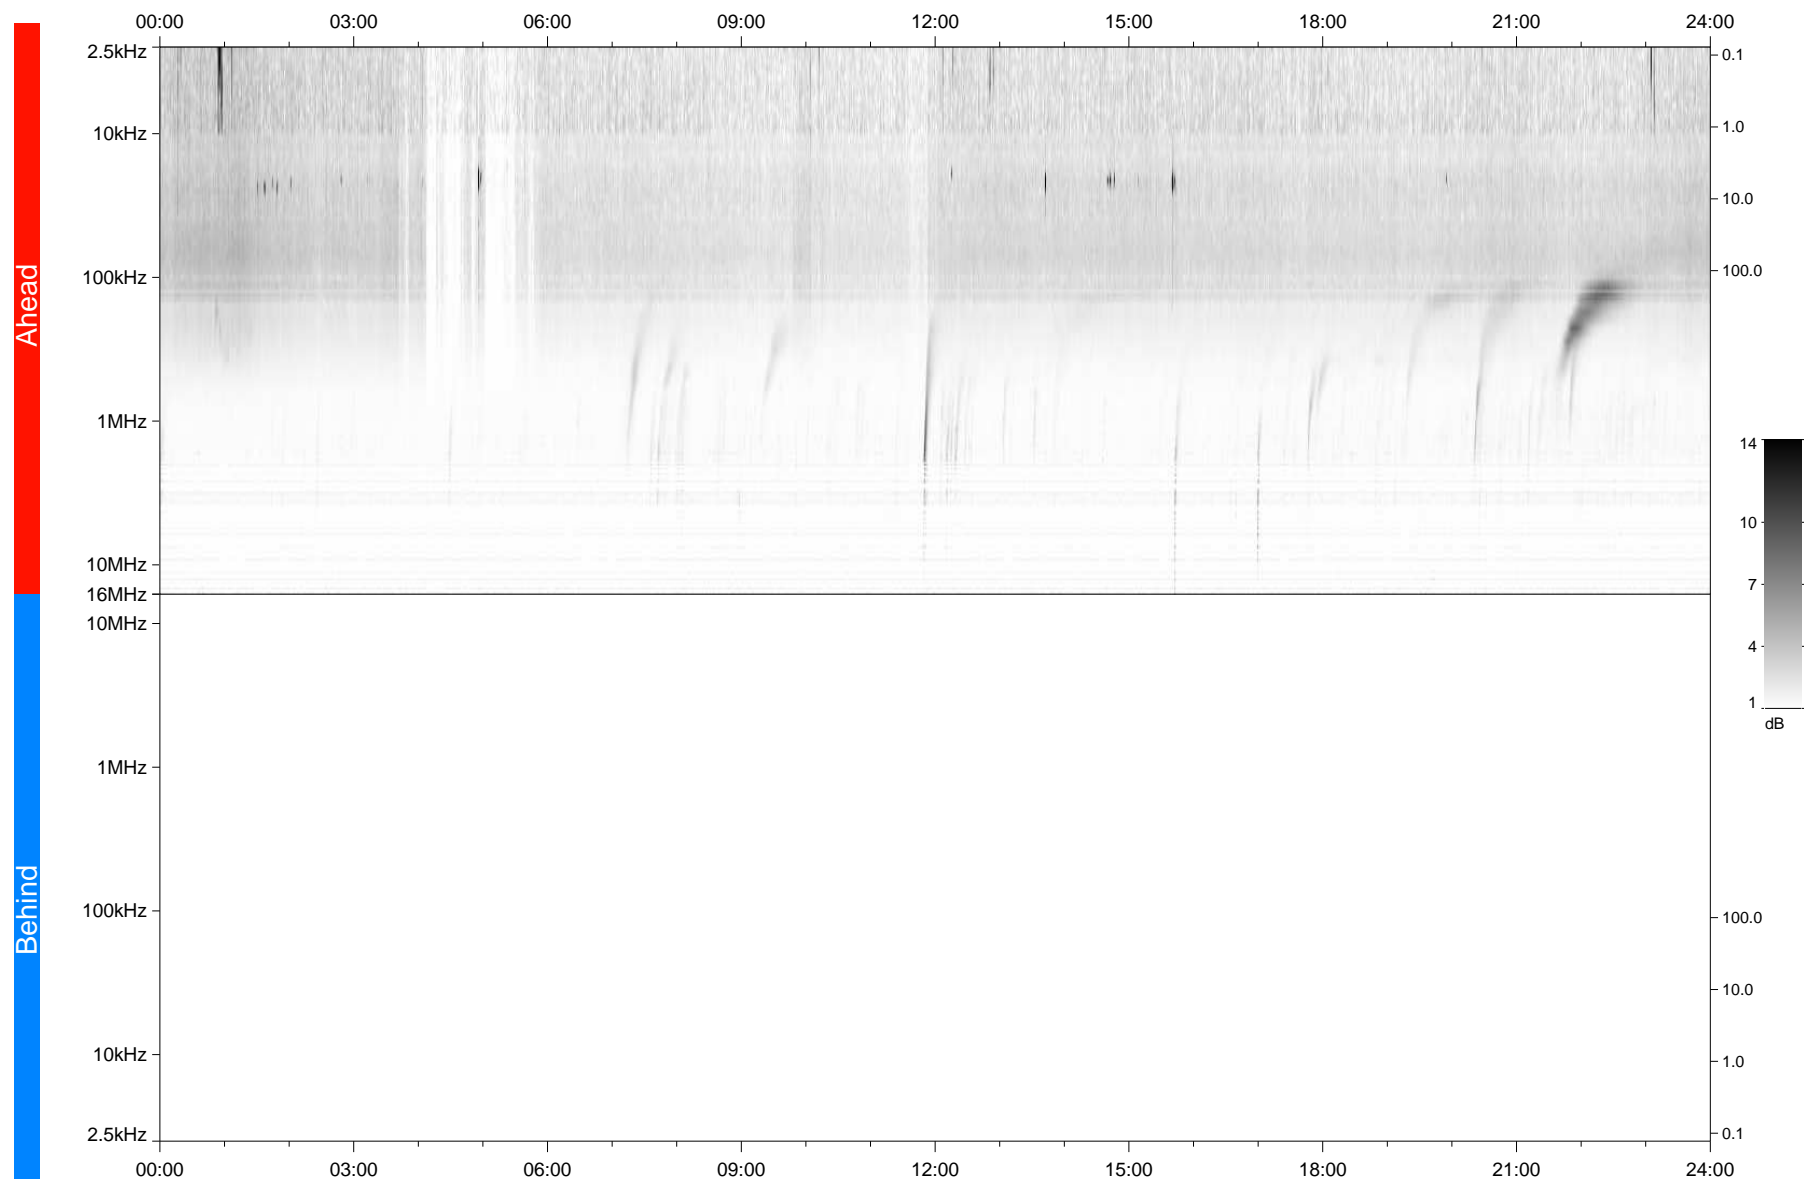

STEREO/WAVES Daily Summary - 28-Apr-2024 (DOY 119)

Ahead source file: swaves_ahead_2024_119_1_06.fin
Ahead PSE Angle: -11.4°

Behind PSE Angle: -14.9°
Behind source file: No STEREO-B data

Time (UTC)

file: stereo_swaves_daily-summary_gray_20240428_v04
made by: space.umn.edu on macOS with TDL 8.8.2 on 2024-05-29 12:25:55, with TLib V946 / dynspec V311