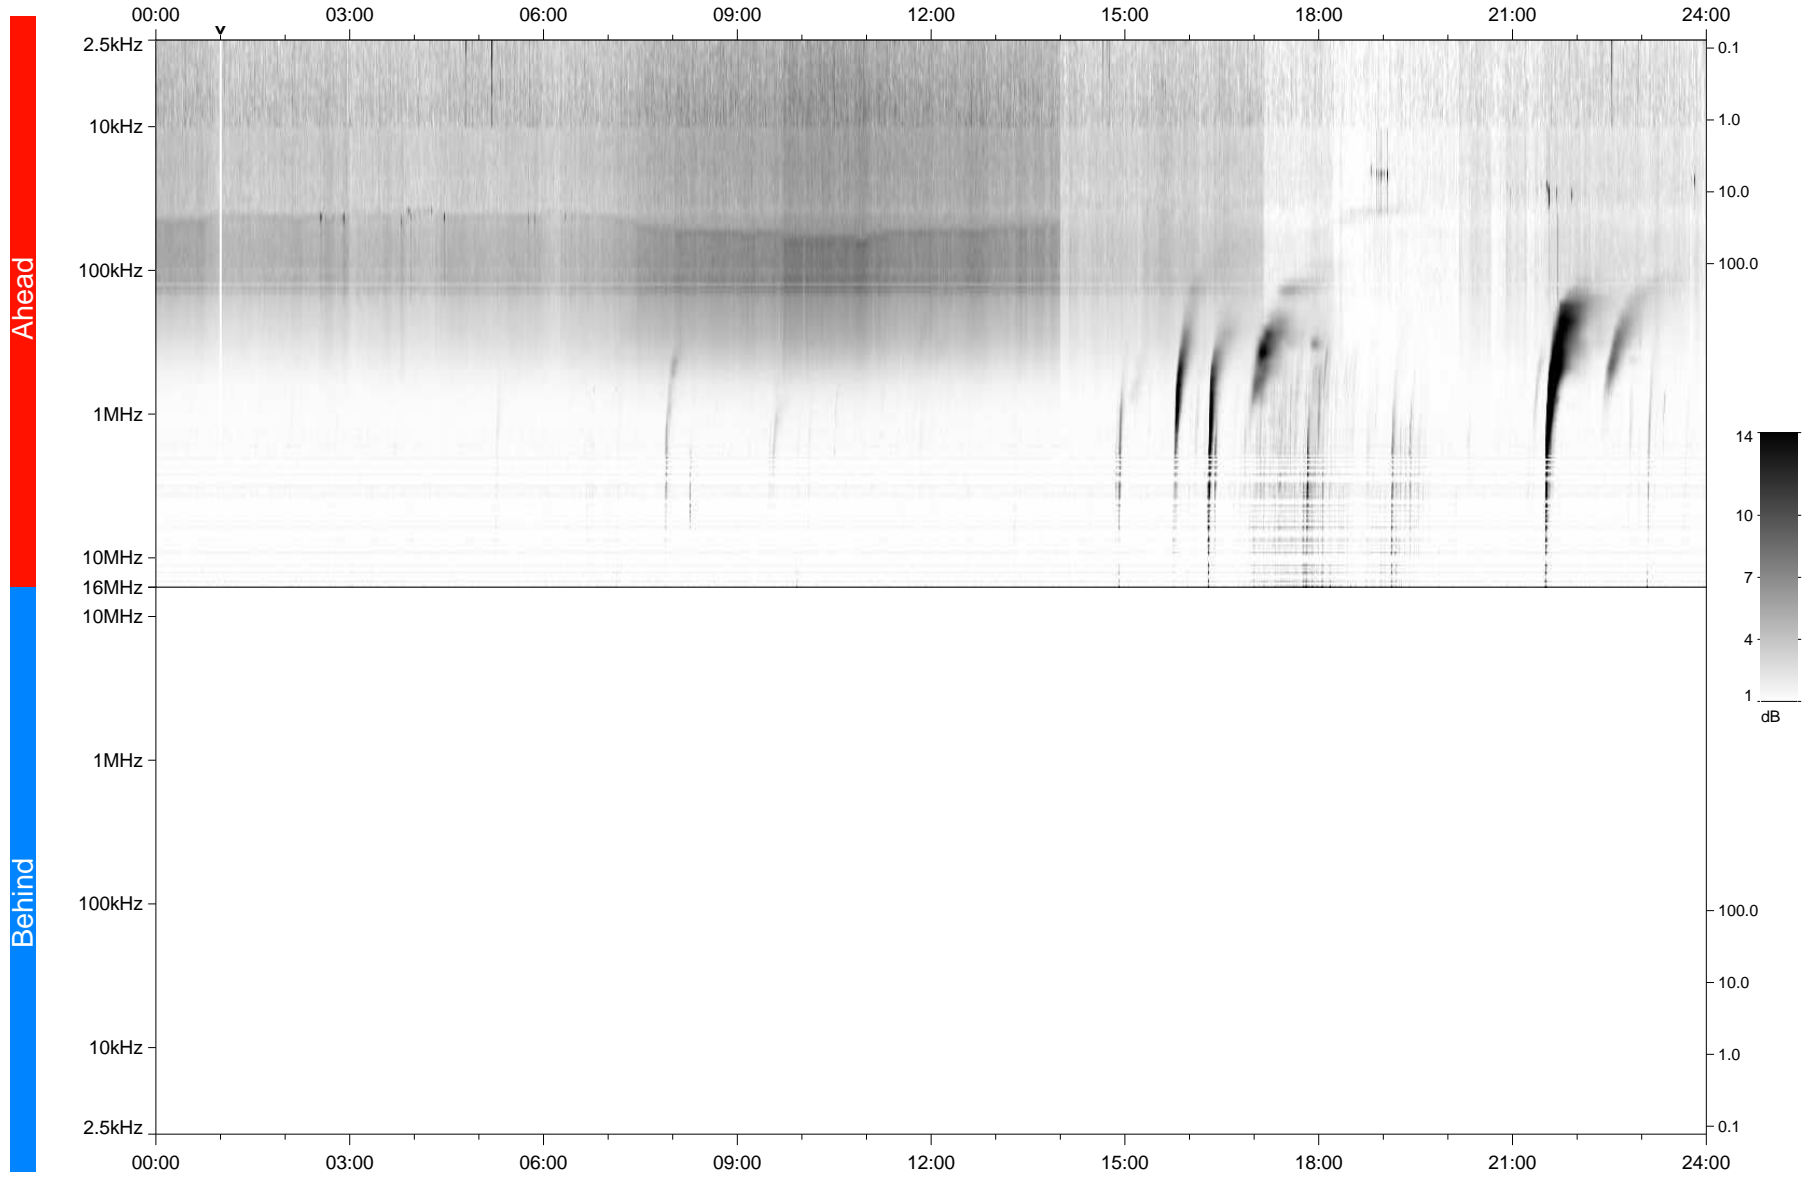

# STEREO/WAVES Daily Summary - 27-Apr-2024 (DOY 118)

Ahead source file: swaves\_ahead\_2024\_118\_1\_06.fin  
Ahead PSE Angle: -11.3°

Behind PSE Angle: -14.8°  
Behind source file: No STEREO-B data

Time (UTC)

file: stereo\_swaves\_daily-summary\_gray\_20240427\_v04  
made by: space.umn.edu on macOS with IDL 8.8.2 on 2024-05-29 12:24:47, with TMLib V946 / dynspec V311