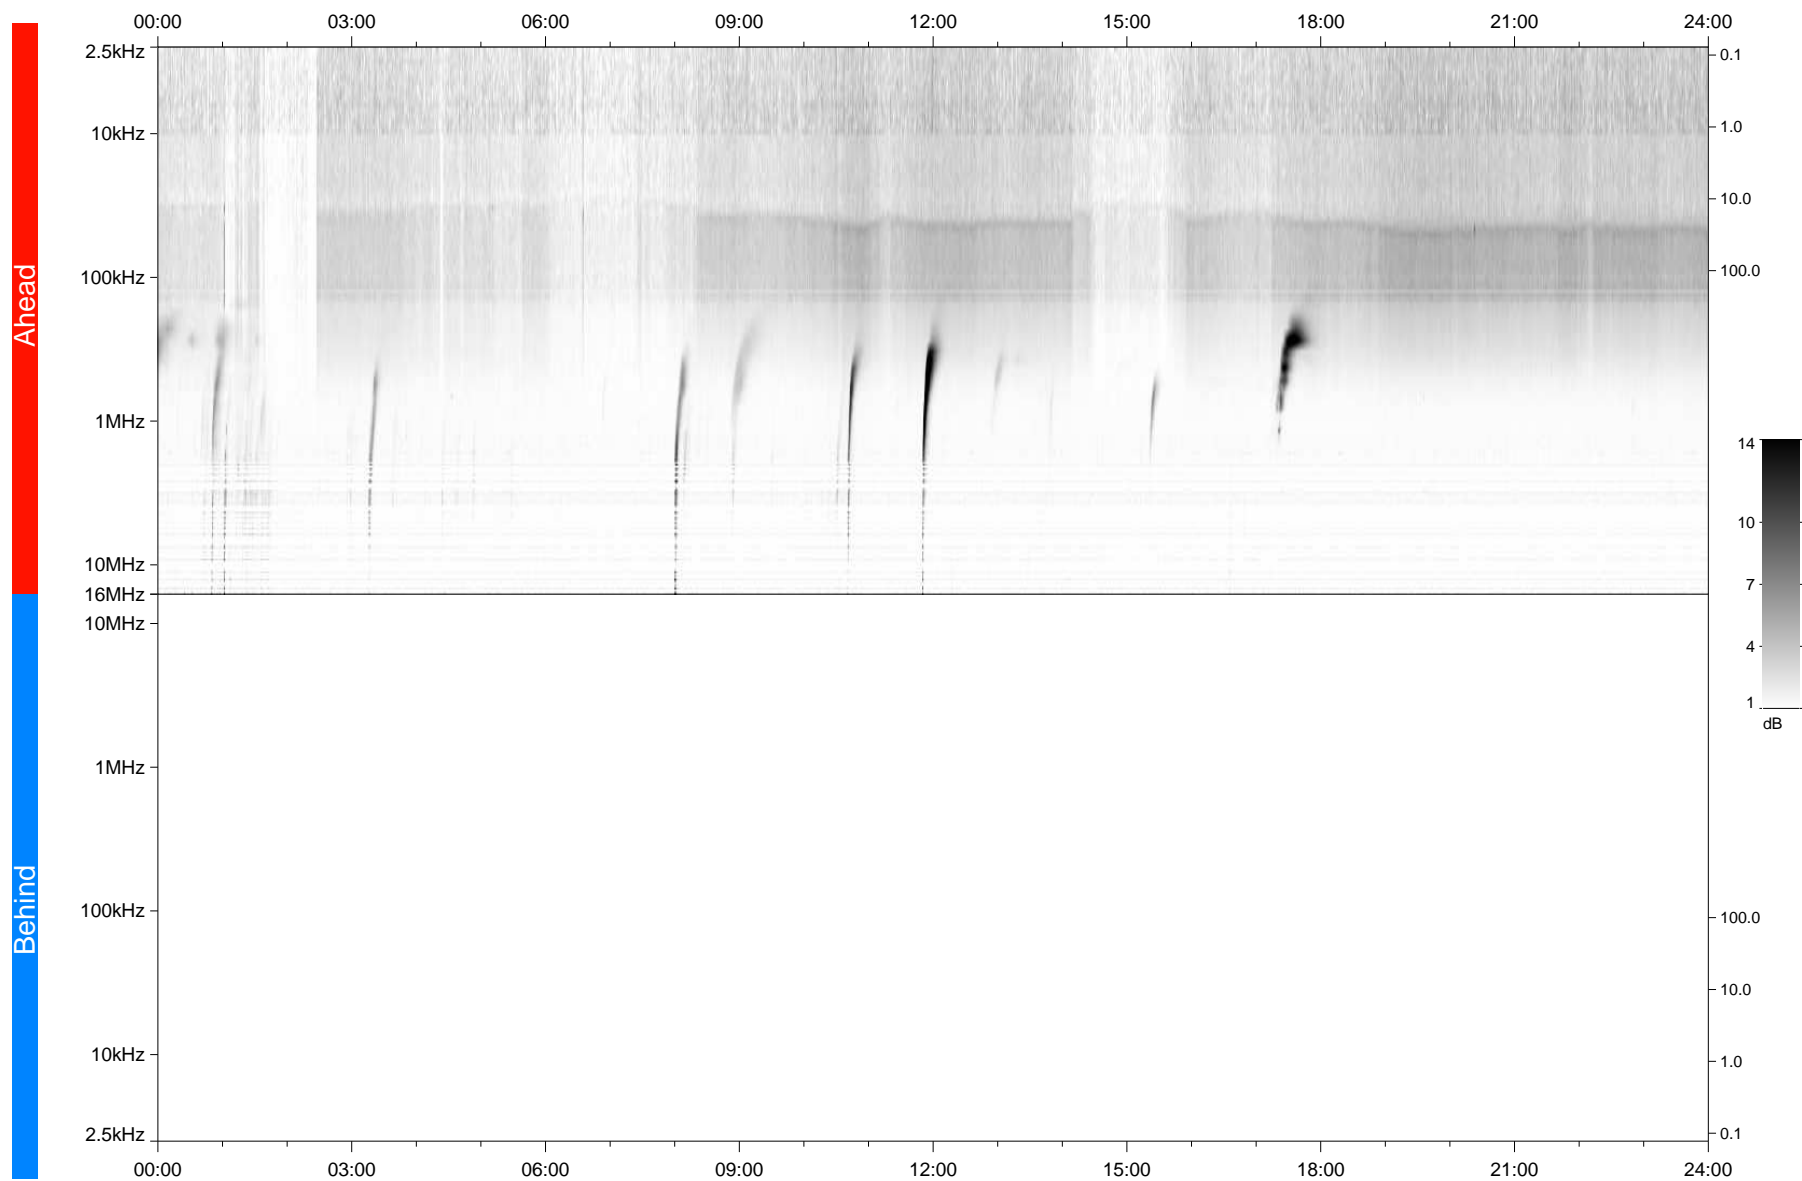

# STEREO/WAVES Daily Summary - 26-Apr-2024 (DOY 117)

Ahead source file: swaves\_ahead\_2024\_117\_1\_05.fin  
Ahead PSE Angle: -11.3°

Behind PSE Angle: -14.8°  
Behind source file: No STEREO-B data

Time (UTC)

file: stereo\_swaves\_daily-summary\_gray\_20240426\_v04  
made by: space.umn.edu on macOS with TDL 8.8.2 on 2024-05-27 13:20:01, with Tlib V946 / dynspec V311